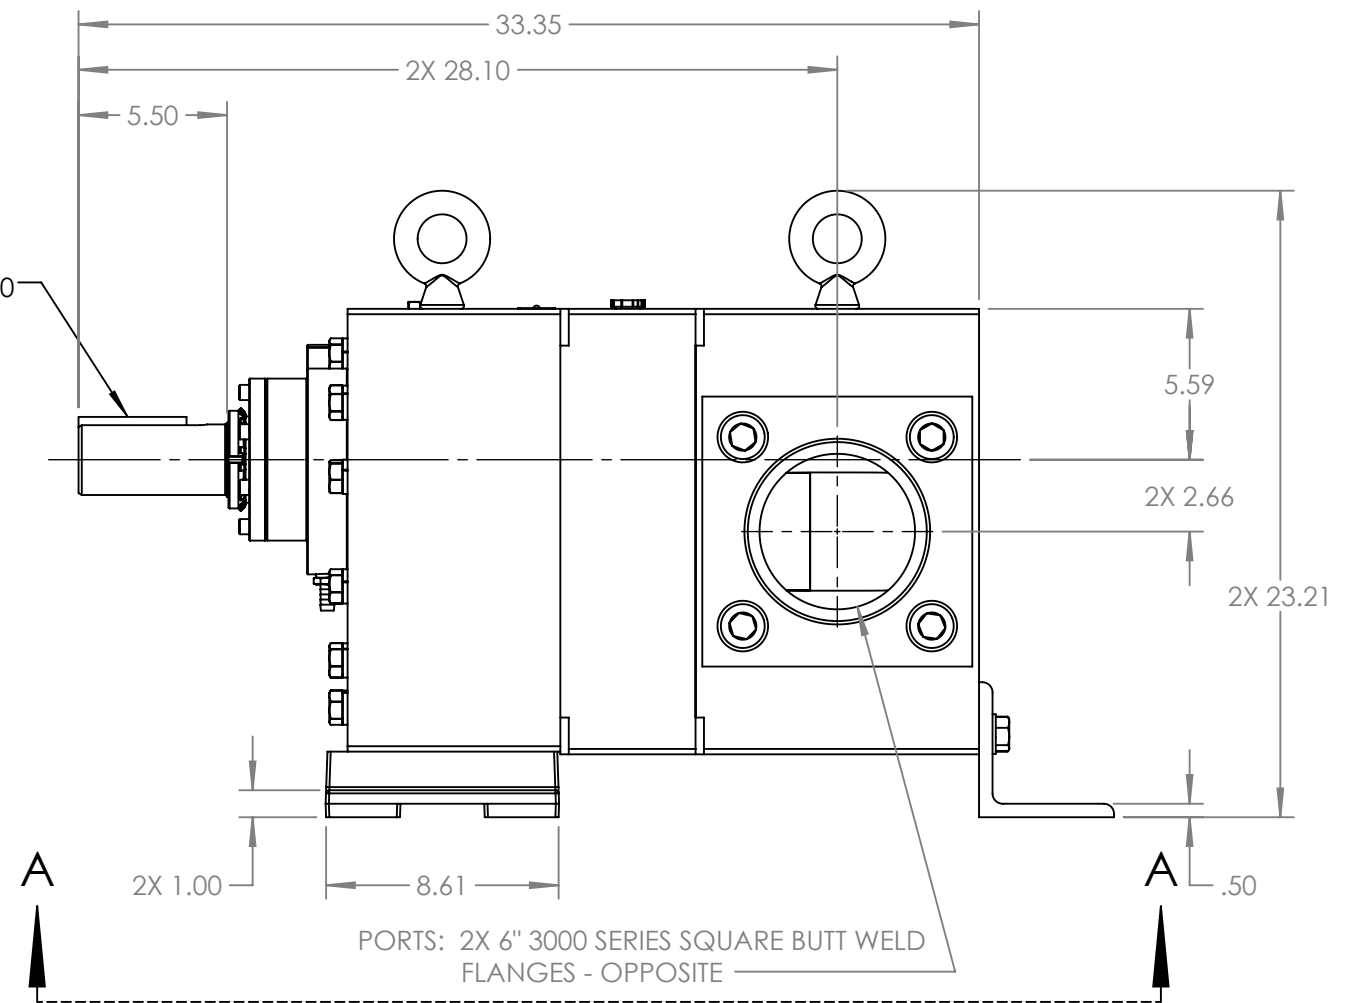

KEY
.63 X .63 X 4.00