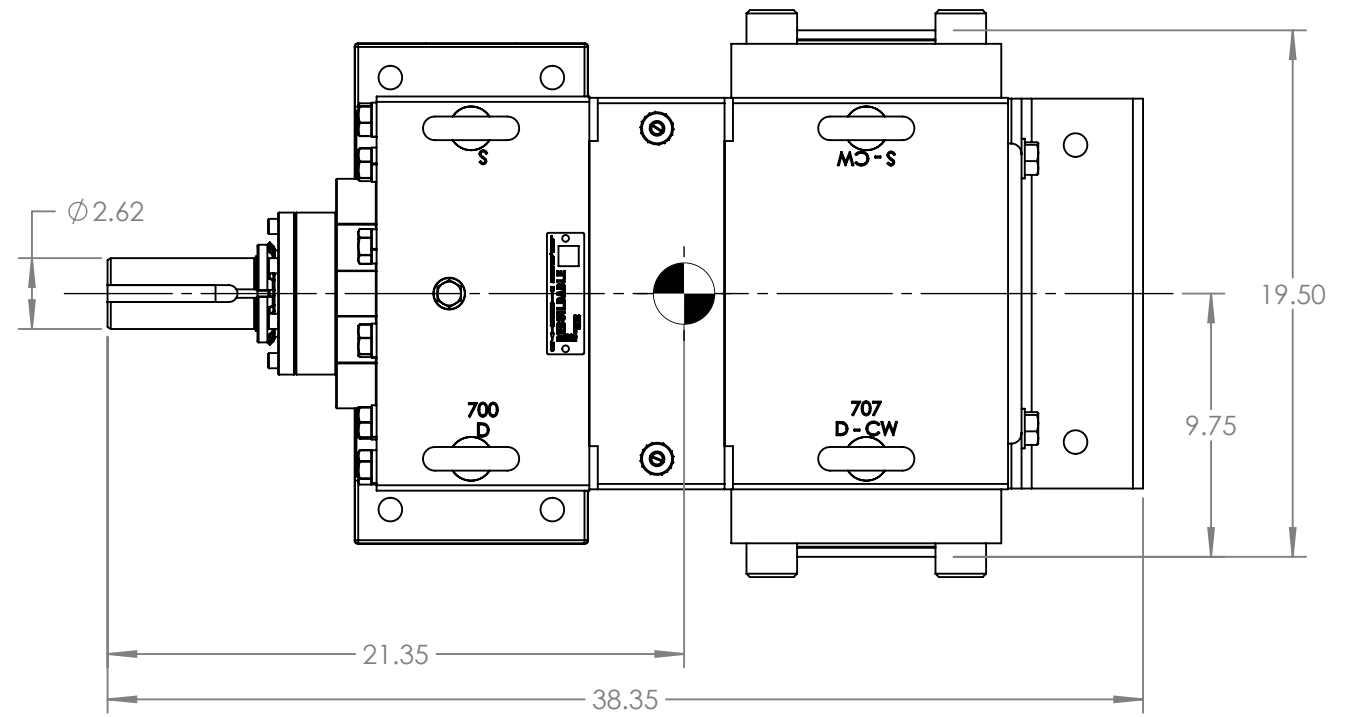

KEY
.63 X .63 X 4.00

PORTS: 2X 6" 3000 SERIES SQUARE BUTT WELD
FLANGES - OPPOSITE

NOTES:
1. ALL DIMENSIONS ARE FOR REFERENCE ONLY.

MODELS: GB-425051-R00, GB-425051-R10

STATE	Released	07/19/2023
DRAWN	bmanternach	10/27/2022
CHECKED	BAM	07/19/2023

DIMENSIONS ARE IN
INCHES
PROJECT: E324
WAS:

3D

DWG. NO.
GPV-25051-3

SHEET 1 OF 1 REV. A.1

07/19/2023