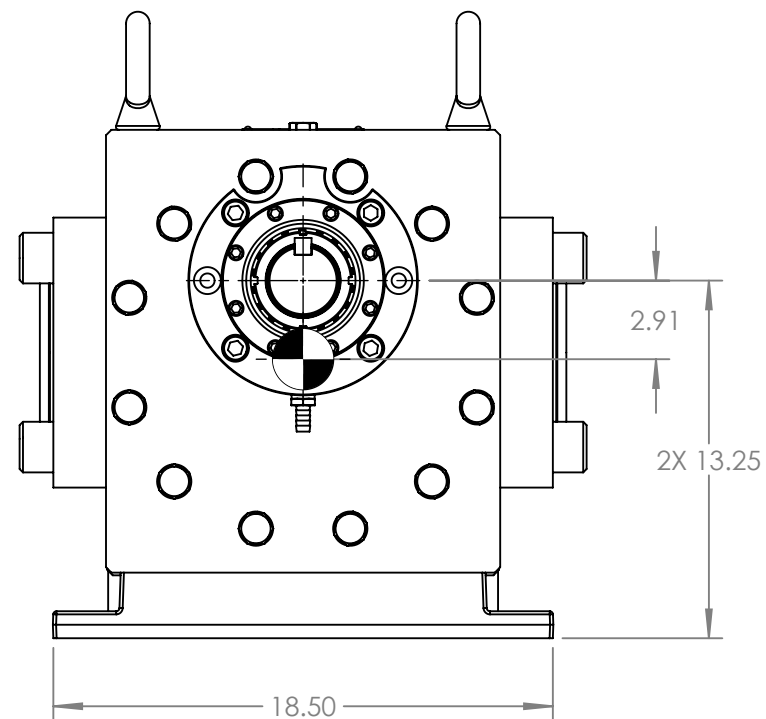

KEY
.63 X .63 X 4.00

PORTS: 2X 6" 3000 SERIES SQUARE BUTT WELD
FLANGES - OPPOSITE

NOTES:
1. ALL DIMENSIONS ARE FOR REFERENCE ONLY.

MODELS: GB-425051-R00, GB-425051-R10

STATE	Released	07/19/2023
DRAWN	bmanternach	10/27/2022
CHECKED	BAM	07/19/2023

DIMENSIONS ARE IN
INCHES
PROJECT: E324
WAS:

3D

DWG. NO.
GPV-25051-3

SHEET 1 OF 1 REV. A.1

07/19/2023