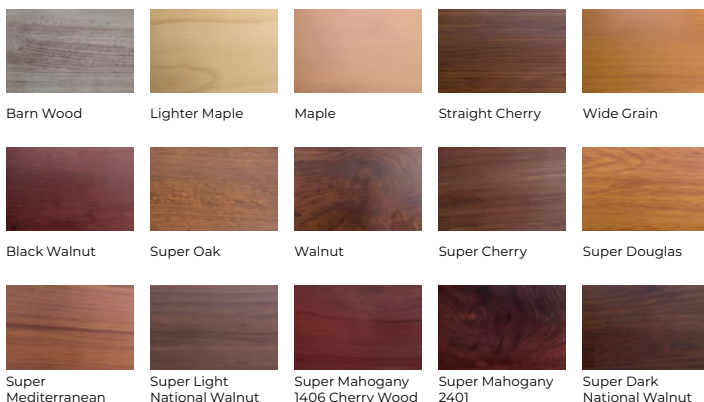

FINISH OPTIONS

Due to technical reasons, colors will appear different compared to a sample of the same color in real life. Actual product may vary from samples within specified ranges.

Powder Coat Finishes

Choose from numerous finish options to make your window or door system your very own. If you would like to create or match custom colors beyond the standard options, our team is ready to assist you.

Twenty-five powder coat finish options are available as standard AAMA 2604. Also available are metallic/bonded powder coat, anodized, Kynar, and Duranar finishes. A two-tone color scheme is available for all thermally-broken systems. Rest assured, our team is here to help you choose the right finish for the environment in which your system will be installed.

Wood

Panda offers many different species for our wood-clad and solid wood systems. Available options are: Stain Grade Pine, Paint Grade Poplar, African Mahogany, Clear Pine, Douglas Fir, Vertical Grain Douglas Fir, Maple, Birch, Cherry, Oak, Alder, Knotty Alder, Teak, and Walnut.

For options not listed or custom wood detailing requests, our team is ready to help meet your design goals.

Faux Wood

When your space needs more than a standard stock color, elevate your design with our wood grain textures.