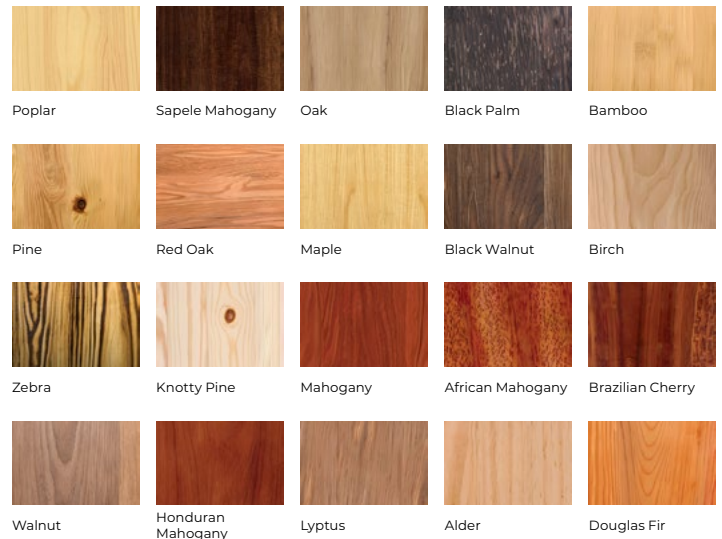

FINISH OPTIONS

Due to technical reasons, colors will appear different compared to a sample of the same color in real life. Actual product may vary from samples within specified ranges.

Powder Coat Finishes

Choose from numerous finish options to make your window or door system your very own. If you would like to create or match custom colors beyond the standard options, our team is ready to assist you.

Twenty-five powder coat finish options are available as standard AAMA 2604. Also available are metallic/bonded powder coat, anodized, Kynar, and Duranar finishes. A two-tone color scheme is available for all thermally-broken systems. Rest assured, our team is here to help you choose the right finish for the environment in which your system will be installed.

Wood

Panda offers many different species for our wood-clad and solid wood systems. Available options are: Stain Grade Pine, Paint Grade Poplar, African Mahogany, Clear Pine, Douglas Fir, Vertical Grain Douglas Fir, Maple, Birch, Cherry, Oak, Alder, Knotty Alder, Teak, and Walnut.

For options not listed or custom wood detailing requests, our team is ready to help meet your design goals.

Faux Wood

When your space needs more than a standard stock color, elevate your design with our wood grain textures.