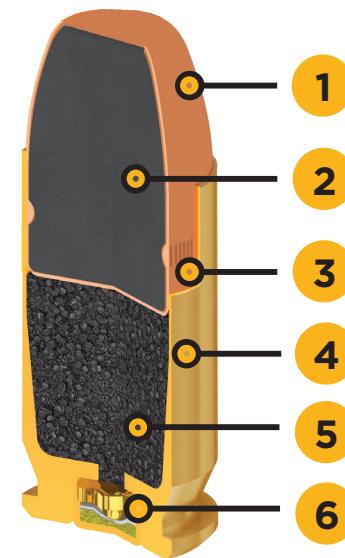

SIG FMJ

FULL METAL JACKET PISTOL CARTRIDGES

Engineered to match SIG V-Crown™ ballistics for a more seamless transition from training to carry ammunition. SIG FMJ delivers round after round of affordable, premium-level performance. Featuring dependable primers, SIG FMJ durable copper-jacketed bullets match the point-of-impact, recoil, and energy of the SIG V-Crown loads.