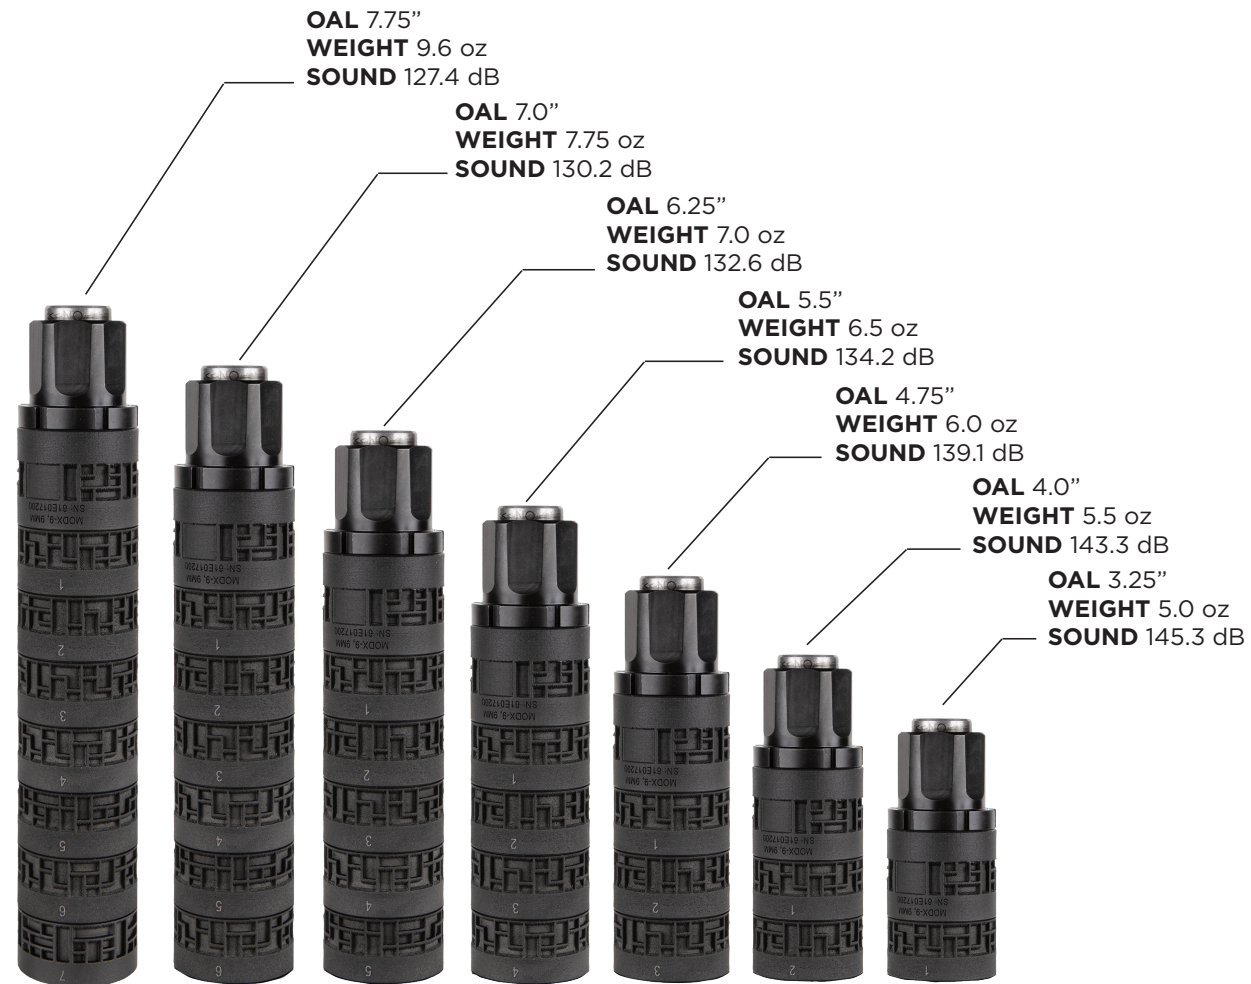

RETICLES

3 MOA

6 MOA

MODX PISTOL

SUPPRESSORS

The MODX pistol suppressor line from SIG SAUER® features completely modular and configurable titanium baffles for the ultimate in lightweight performance that allows the user to personalize their suppressor for overall length, weight, and sound. The MODX-9 and MODX-45 provide class-leading sound performance and can be easily disassembled and reconfigured with fewer baffles when your priority is size over sound. The MODX suppressors feature 21 points of impact adjustment and come with a fixed barrel spacer for carbine use. Each MODX suppressor includes the most popular inch and metric piston for its given caliber.