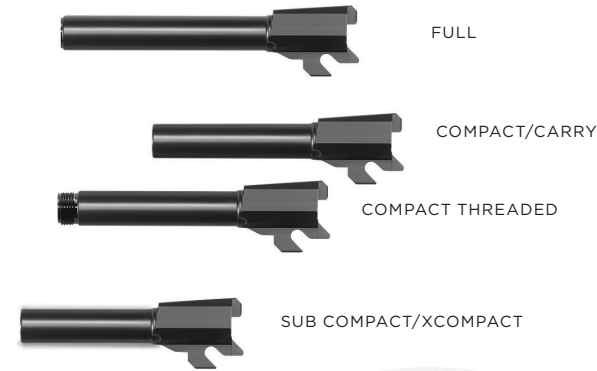

THE STRIKER-FIRED STANDARD IN MODULARITY AND ADAPTABILITY.

SLIDE ASSEMBLY (SHOWN WITH OPTIC PLATE)

PARTS LIST

Serialized Stainless Steel Frame

SLIDE ASSEMBLIES

Full-Size
Compact/Carry

BARRELS

119.38 mm / 4.7" Full-Size
99.0 mm / 3.9" Compact/Carry
109.22 mm / 4.6" Compact Threaded
91.4 mm / 3.6" Subcompact/XCOMPACT

GRIP MODULES

STANDARD

Compact S/M/L
Carry S/M/L
Full-Size S/M/L

XSERIES

Compact S/M/L
Carry S/M/L
Full-Size S/M/L

MAGAZINES

Compact
Full-Size/Carry
Extended
21 Rounds

MAGAZINES