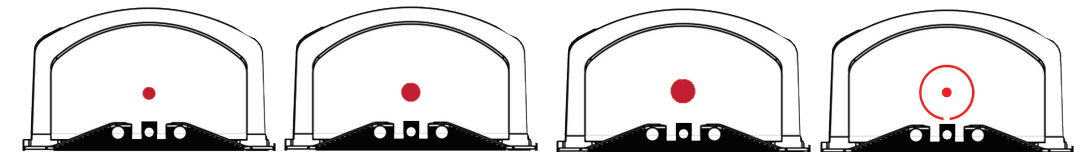

3 MOA RED DOT

6 MOA RED DOT

10 MOA RED DOT

CIRCLE-DOT