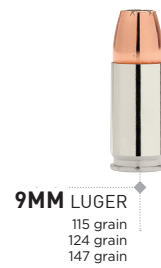

PISTOL AMMO

ELITE PERFORMANCE AMMUNITION

SIG V-CROWN

JACKETED HOLLOW POINT PISTOL CARTRIDGES

SIG V-CROWN® defensive rounds combine perfected material specifications and fine-tuned design innovations. Featuring a stacked hollow point cavity, to deliver exceptional on-target energy, with maximum weight retention and optimal expansion for the ultimate in stopping power.

FEATURES

1. V-Shaped Jacket with Skives and Scores to Provide Controlled, Uniform Expansion
2. Patented Stacked Hollow Point Bullet Design with Additional Hollow Point Cavity
3. Unique Toothed Cannelure Ensures Maximum Weight Retention and Terminal Expansion
4. Coated Nickel Cases Provide Enhanced Lubricity, Superior Corrosion Resistance, and Reliable Feeding and Extraction
5. Low Flash Propellant
6. Consistent Primers

SIG FMJ

FULL METAL JACKET PISTOL CARTRIDGES

Engineered to match SIG V-Crown™ ballistics for a more seamless transition from training to carry ammunition. SIG FMJ delivers round after round of affordable, premium-level performance. Featuring dependable primers, SIG FMJ durable copper-jacketed bullets match the point-of-impact, recoil, and energy of the SIG V-Crown loads.

FEATURES

1. Full Metal Jacket Projectile Ballistically Matched to Ensure the Same Point-of-Impact as Elite Carry Ammo
2. Lead Core
3. Bullet Weight and Load Spec's Matched to Elite Carry to Ensure Consistent Felt Recoil and Barrel Rise
4. Brass Cartridge Cases
5. Clean Burning Powders
6. Consistent Primers

FEATURES

- ▲ Brass Cartridge Cases
- ▲ Fully Reloadable
- ▲ Dependable Primers
- ▲ Made in the U.S.A.
- ▲ Clean Burning Powders
- ▲ Manufactured to SAAMI Standards