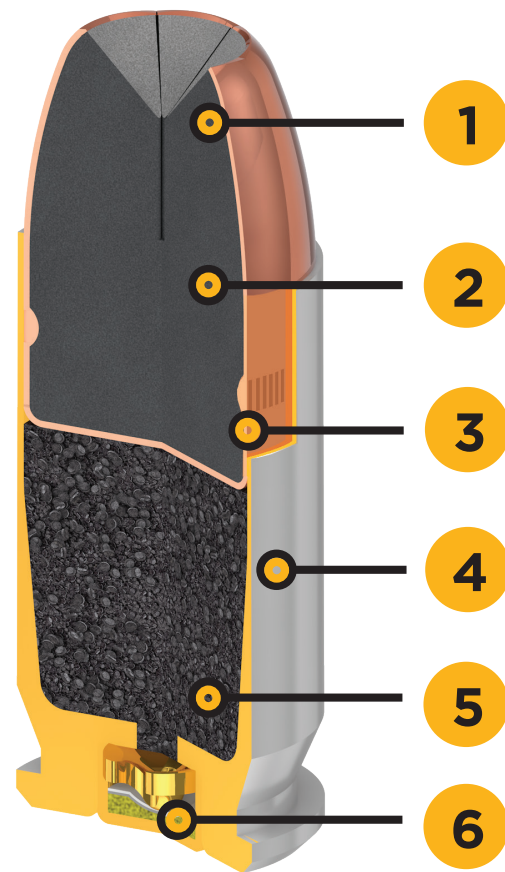

PISTOL AMMO

ELITE PERFORMANCE AMMUNITION

SIG V-CROWN

JACKETED HOLLOW POINT PISTOL CARTRIDGES

SIG V-CROWN® defensive rounds combine perfected material specifications and fine-tuned design innovations. Featuring a stacked hollow point cavity, to deliver exceptional on-target energy, with maximum weight retention and optimal expansion for the ultimate in stopping power.