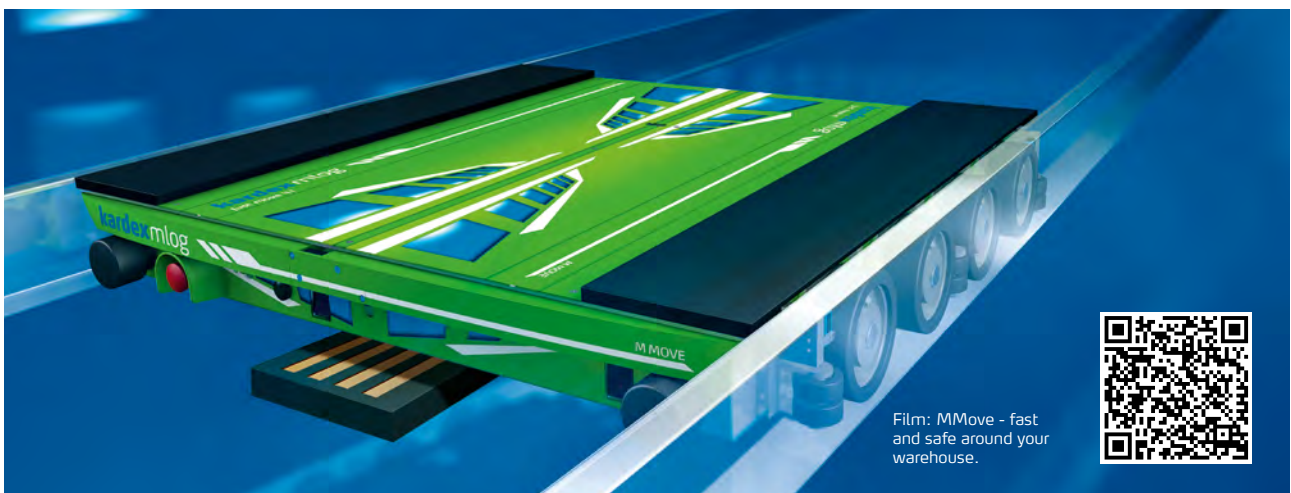

¹ Powercaps with 8 times the normal battery life.

Area of application

- ▼ Automatic movement of pallets, cage boxes, etc. inside and outside a warehouse

Compatible

- ▼ The MMove is compatible with all Kardex Mlog storage and retrieval machines

Innovative low-energy communicator
Innovative and secure communication module

≤ 10-second charging time with the 400 volt energy charging module

Maintenance-free
DC drives

Film: MMove - fast and safe around your warehouse.