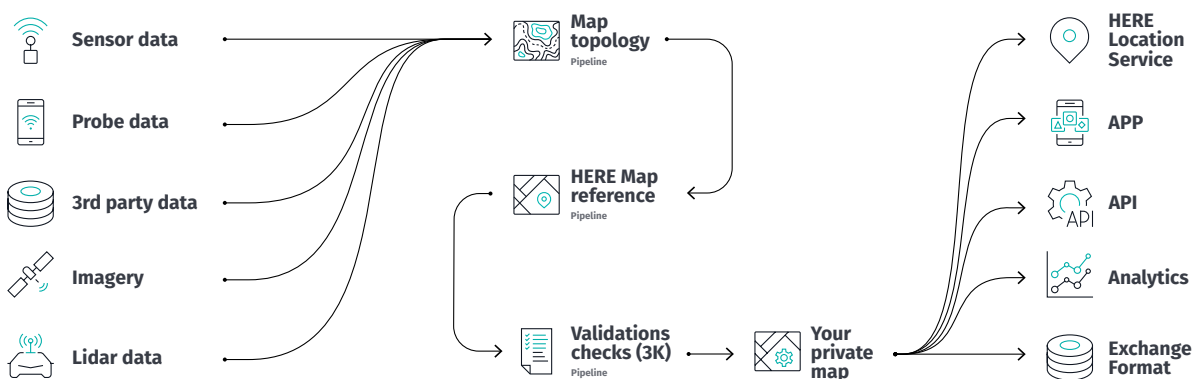

HERE Map Making

Solve location-based business problems with your private and custom maps

HERE Map Making a collection of platform-tools and pipelines that enables creation and maintenance of maps using HERE's global mapmaking infrastructure and automation capabilities all made easy on the HERE platform.

HERE Map Making serves two generic use cases - mapping of private sites and enrichment of the HERE Map with custom attributes.

Create your private map or onboard your custom map and relate it to the HERE Map and location services to enable search, routing and navigation. Enhance the consumer experience with differentiated and innovative services leveraging your custom maps. Additionally improve operational efficiency with maps and analytical insight that are adapted to your business needs and key painpoints.

Key industry use cases

- → Enable private site operation, analysis, and optimization
- → Optimize driver & job analysis and field operations
- → Use real-time ETAs for planning delivery times, monitoring, and analysis
- → Improve fleet efficiency using private insights
- → Inform infrastructure planning
- → Enhance your service and drive loyalty by adding unique content to your brand experience
- → Use private map data and insights to avoid penalties and improve safety of field personnel

HERE Map Making

NOTE: For illustration only. Actual implementation depends on the use case.

Many ways to create your private map

Multiple tools to create private maps from various data inputs. Access HERE's advanced toolsets and map-making machinery in a private and secure platform.

Ease of use

Use pre-packaged templates and low/no-code environments to achieve mapping outcomes quickly and easily.

Enablement of multiple use-cases

Boost customer experience with differentiated services. Enhance analytics to achieve cost optimization and operational efficiencies.

Want to talk? We do, too. [Get in touch here.](#)

©HERE 2021 | here.com