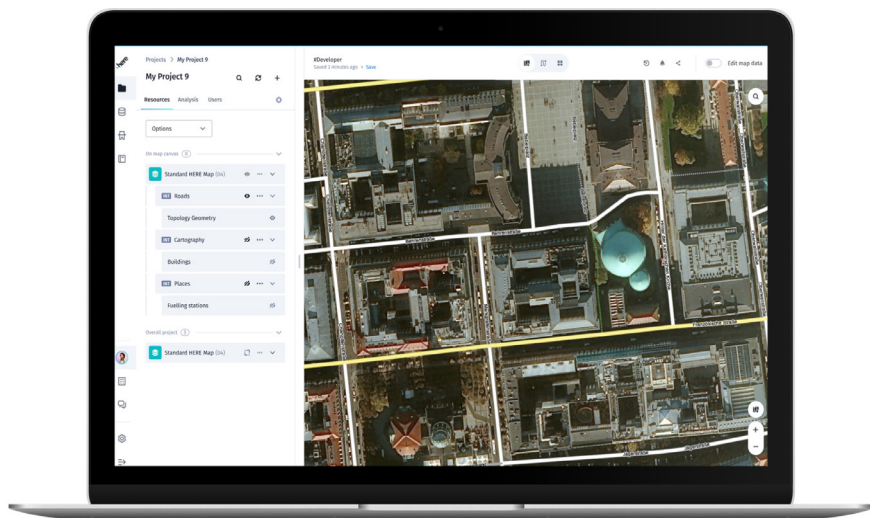

HERE Map Making

Build and use the right map for your business

HERE Map Making enables customers to create, validate and maintain their private maps with the help of an unified and consolidated complex mapmaking tools and automation capability offered by HERE.

Customize the HERE Map to best serve your business needs and publish it to HERE location services to create custom experiences, accelerate time to value, and scale your business solutions.

Key use cases

- **Transport & Logistics:** Optimize routing and logistics planning by customizing truck attributes and achieve certain business objectives
- **Automotive:** Leverage your location information to differentiate your business by bringing you own POIs and using them in HERE Search
- **Across Industries:**
 - Create maps of your private sites and use them in navigation other applications with HERE.
 - Combine your GIS capabilities with HERE infrastructure to create map content in the context with HERE Map and location services.

Mapping at scale

Customize and scale your own maps with ease.

Mapmaking at the center

HERE is simplifying custom map making by externalizing its mapmaking capabilities via HERE Platform.

Seamless Customer Experience