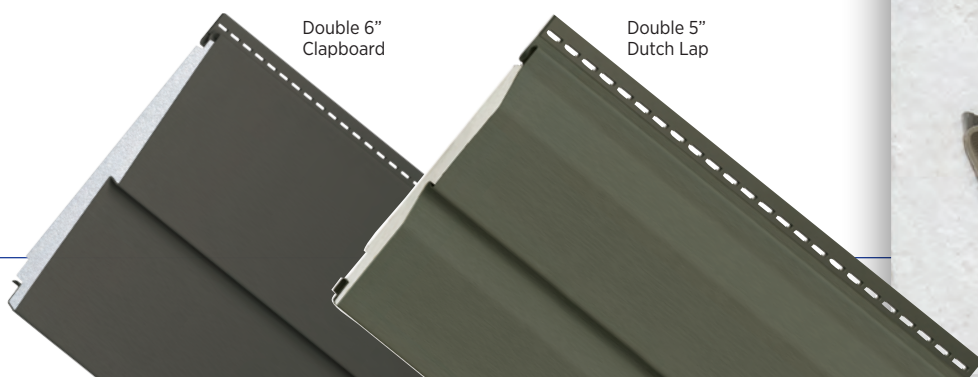

Design Innovations for Superior Performance

- Fully integrated 1-1/2" thick EPS (expanded polystyrene) rigid foam insulation reduces energy loss and reinforces the siding for smooth walls with straight course lines.
- Secure panel locking system increases rigidity and locks the stacked panels firmly in place.
- Fully rolled over, double-thick nail hem anchors panels to the wall; meets or exceeds ASTM D5206 test standard for negative wind load resistance.
- "Breathable" insulation with a Perm Rating of up to 5 allows moisture to escape and not get trapped inside, which can lead to mold and mildew.
- High-density insulation softens outdoor noise for a quieter interior.
- Backed by a Lifetime Limited, Transferable Warranty* - including fade and hail protection.