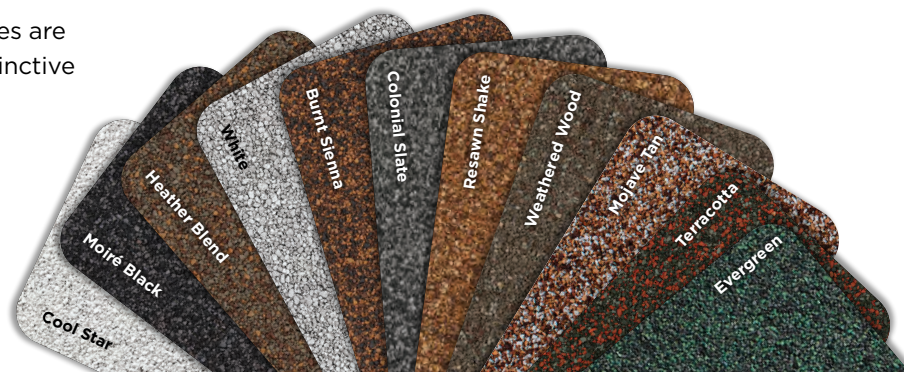

* See warranty for specific details and limitations.

Most Popular Colors

Black Pearl

Sherwood Forest

Brownstone

Stonegate Gray

Colonial Slate

Gatehouse Slate

* See warranty for specific details and limitations.

Most Popular Colors

Burnt Sienna

Heather Blend

Charcoal Black

Moiré Black

Driftwood

Resawn Shake

6. Hip & Ridge Caps

Available in numerous profiles, these accessories are used on the roof's hip and ridge lines for a distinctive finishing touch to your new roof.

Add a Little Accent to Your Roof

For a finishing touch to cap hips and ridges, CertainTeed offers accessory shingles—available in colors to coordinate with your CertainTeed shingles. CertainTeed offers several different profile designs to give added dimension to your roof lines.

Color Companion Products™ for Flat Roof Areas

With CertainTeed Flintlastic® SA, you can coordinate flat roof areas like carports, canopies and porches with your main roof. Flintlastic SA is a self-adhering low slope roofing product available in colors that complement some of the most popular CertainTeed shingles.