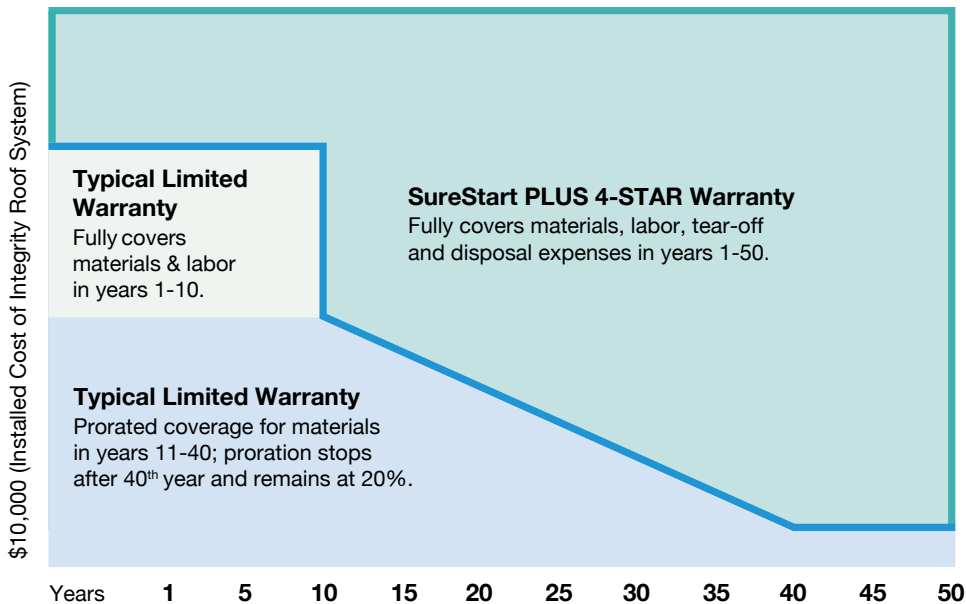

SureStart™ PLUS Protection for Your Investment

Example of approximate cost for an average residential reroofing project:

Installed cost of an Integrity Roof System: \$10,000

Projected Replacement Cost of an Integrity Roof System (assumes 2% Annual Inflation)		Value Provided by a Typical Limited Warranty	Value Provided by Surestart PLUS 4-STAR Coverage
Year	Projected Cost	Amount Provided	Amount Provided
1	\$10,200	\$6,120	\$10,200
5	\$11,041	\$6,625	\$11,041
10	\$12,190	\$7,314	\$12,190
11	\$12,434	\$3,233	\$12,434
20	\$14,859	\$2,972	\$14,859
30	\$18,114	\$2,415	\$18,114
40	\$22,080	\$1,472	\$22,080
50	\$26,916	\$1,794	\$26,916

This example is based on most shingle manufacturers limited warranties is for illustrative purposes only. **Actual cost will vary by region and roof type.**

CertainTeed's SureStart™ PLUS 4-STAR Protection versus Limited Lifetime Warranty