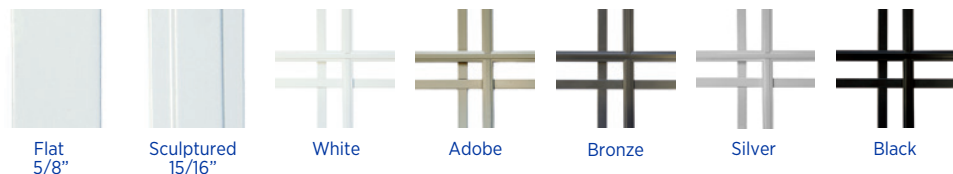

Grids-Between-the-Glass

*Restrictions may apply. For complete details, see the warranty at your nearest Window World store.

©2022 Window World International, LLC. (International). Window World®, the Window World logo, the Window World Circle "W", and SolarZone® are registered trademarks, "Improving Homes. Changing Lives.™" is a registered service mark, and AMERICA'S EXTERIOR REMODELER^{SM} is a service mark of International. Usage of all the referenced marks is limited to authorized licensees of International or franchisees of Window World, Inc., International's authorized licensee. This Window World® franchise location is independently owned and operated under license from Window World, Inc. Specifications subject to change without notice. Colors are reproduced by lithographic process and may vary slightly from colors of actual product. Printed in USA. MI-WWI-072 07/22 5M/S1