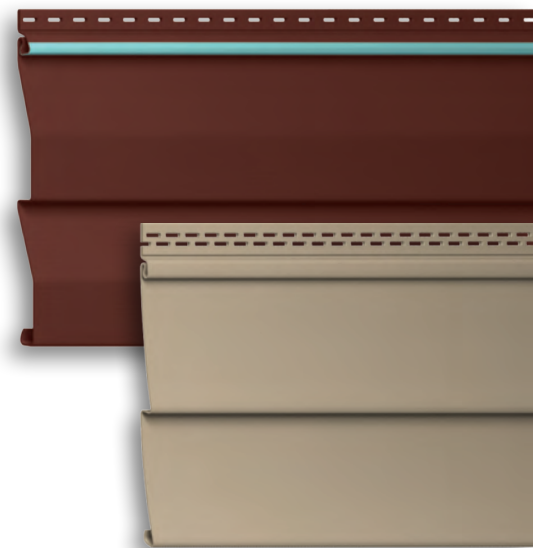

Classic Colors

Ultra-Premium Colors

Our full array of beautiful siding colors makes it easy to let your personal taste shine through.

To help get the creative process started, stand back and take a fresh “first look” at your home, from the rooftop all the way down to the front door. Then consider these few simple tips to create your custom design.

1. Unless you plan on installing a new roof, select a color that matches the roof shingles of your house.
2. Decide the level of contrast you want between the siding and trim. As a rule of thumb, pick your siding color first. Less contrast between the siding and trim unifies a home’s architectural elements, while greater contrast emphasizes areas of interest and detail.