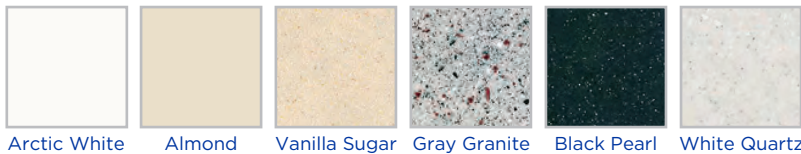

Trim Options:

- 2-1/4"
- 3-1/4"
- 2-1/4" Bullnose
- 3-1/4" Bullnose

Edge banding and knee braces available

THERMAL PERFORMANCE		
	GARDEN WINDOW	
	U-FACTOR	SHGC
SolarZone®	0.55	0.29

SolarZone®: Dual-pane, double-strength glass with Low-E coating, argon enhancement, and warm-edge spacer system