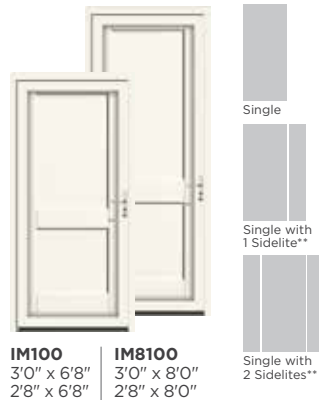

Available Sizes & Configurations

Choose Low-E or clear glass.
(Interchangeable screen included.)

IM100
3'0" x 6'8"
2'8" x 6'8"

IM8100
3'0" x 8'0"
2'8" x 8'0"

Single
Single with 1 Sidelite**
Single with 2 Sidelites**