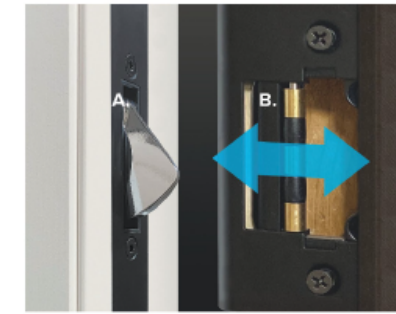

PanoLock® Plus Multi-Point Lock

Security. Performance. Standard.

Easy to live with.

Easy to work with.

- No dedicated hardware required.
- No need for dedicated panels.
- No difficult installation.
- No expensive templates.

Tested and proven.

A. Tapered bolt. Unlike other locks that tend to catch, PanoLock Plus's tapered bolts engage easily, even when the door is out of alignment.

B. Adjustable roller strike. Rollers lower operating force allowing the tapered bolt to gently snug the door panel against the weatherstrip.