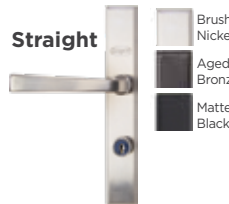

Color Options

Features a maintenance-free finish.

White
Color matched to PrismaGuard Alpine.

Gray
Color matched to PrismaGuard Granite.

Brown
Color matched to PrismaGuard Elk and complements most stain options.

Black
Color matched to PrismaGuard Onyx.

Handlesets

Straight

Curved

Warranty Coverage

The Impressions integrated storm and entry door system is included in Therma-Tru's full-system limited warranty.

Window World