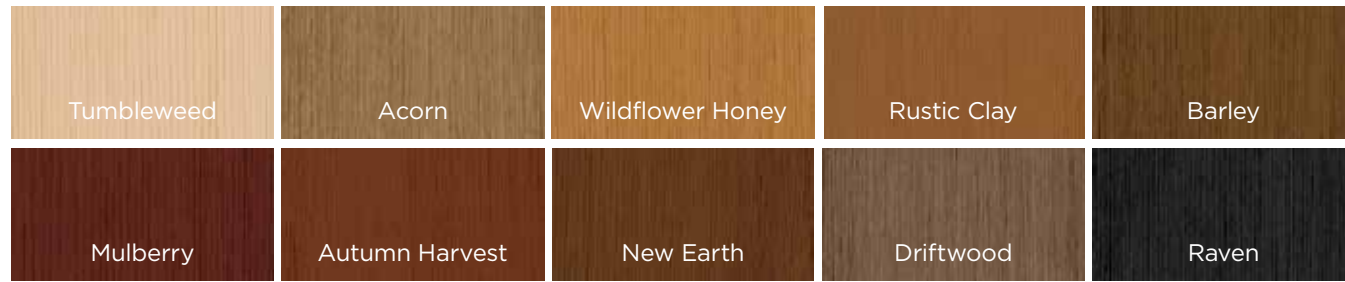

PrismaGuard® Stain (Shown on Classic Craft Fir Grain).

Bring the authentic look of wood to life with rich tones that add dimension and are designed to enhance the wood grains of Therma-Tru® fiberglass doors and composite door frames.