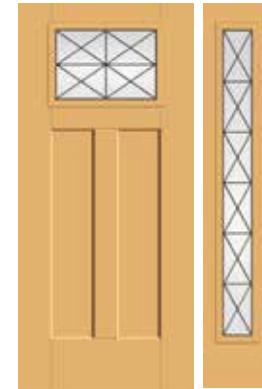

Calix

Smooth
S3540-FF ▣ / S2389SL ▣
(1D, 1C, 1A)
Painted Golden Wheat