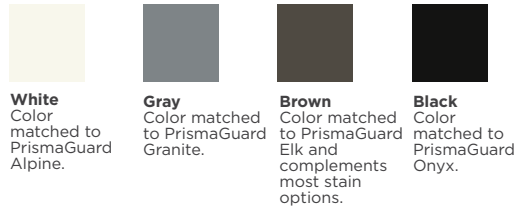

Solid Panel

Smooth
S205
Painted Peregrine

Internal Blinds

Mahogany
FCM678-RT ▣
Stained Autumn Harvest

Saratoga™

Smooth
S6240 ▲ / S6240SL ▲
(1D, 1C)
Painted Ruby Red

Chord SDL

Smooth
S4813XC-SDLF1 ▲ / S4810XCSSL ▲
Painted Cypress

Bring the authentic look of wood to life with rich tones that add dimension and are designed to enhance the wood grains of Therma-Tru® fiberglass doors and composite door frames.

PrismaGuard® Paint

Delivers a pop of color, allowing you to tailor the look to make a beautiful lasting impression. Reeb Finish applies colors to its own and Therma-Tru's color palette. Despite dual names, colors are identical; all finished with the PrismaGuard process.

Color Options

Features a maintenance-free finish.

White
Color matched to PrismaGuard Alpine.

Gray
Color matched to PrismaGuard Granite.

Brown
Color matched to PrismaGuard Elk and complements most stain options.

Black
Color matched to PrismaGuard Onyx.

Handlesets

Straight

Curved

Warranty Coverage

The Impressions integrated storm and entry door system is included in Therma-Tru's full-system limited warranty.

Window World