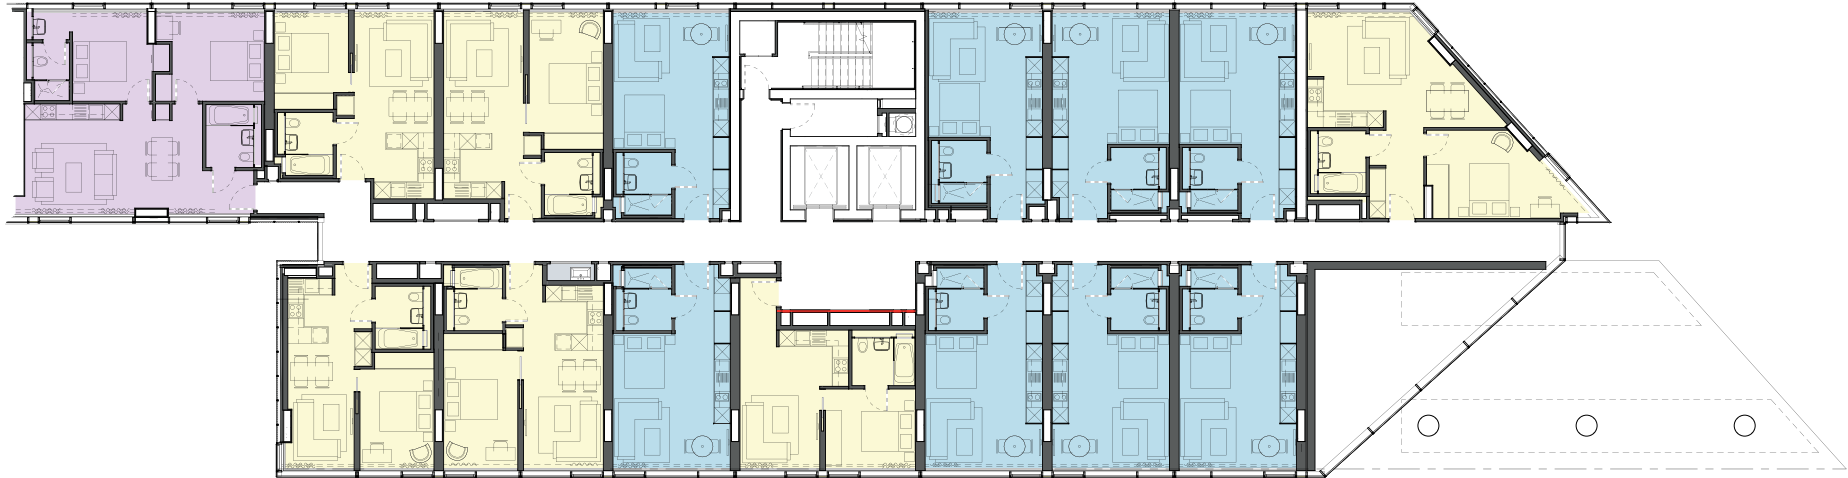

KEY / LOCATION

GROUND FLOOR

CHapel Street
FLOOR PLANS

CITYSUITES

A NEW CONCEPT IN RENTED LIVING

7. ONE BED
40 Sq.M
428 Sq.Ft

6. ONE BED
45 Sq.M
480 Sq.Ft

5. STUDIO
34 Sq.M
364 Sq.Ft

A NEW CONCEPT IN RENTED LIVING

1. TWO BED
68 Sq.M
723 Sq.Ft

2. ONE BED
40 Sq.M
423 Sq.Ft

3. ONE BED
45 Sq.M
488 Sq.Ft

4. STUDIO
34 Sq.M
367 Sq.Ft

5. STUDIO
32 Sq.M
349 Sq.Ft

6. STUDIO
34 Sq.M
365 Sq.Ft

7. STUDIO
34 Sq.M
361 Sq.Ft

8. ONE BED
54 Sq.M
586 Sq.Ft

15. ONE BED
41 Sq.M
428 Sq.Ft

14. ONE BED
45 Sq.M
480 Sq.Ft

13. STUDIO
34 Sq.M
365 Sq.Ft

12. ONE BED
37 Sq.M
416 Sq.Ft

11. STUDIO
34 Sq.M
363 Sq.Ft

10. STUDIO
34 Sq.M
364 Sq.Ft

9. STUDIO
34 Sq.M
363 Sq.Ft

KEY / LOCATION

FLOOR 2

CHapel Street
Floor Plans

CITYSUITES

A NEW CONCEPT IN RENTED LIVING

1. TWO BED
68 Sq.M
723 Sq.Ft

2. ONE BED
40 Sq.M
423 Sq.Ft

3. ONE BED
45 Sq.M
488 Sq.Ft