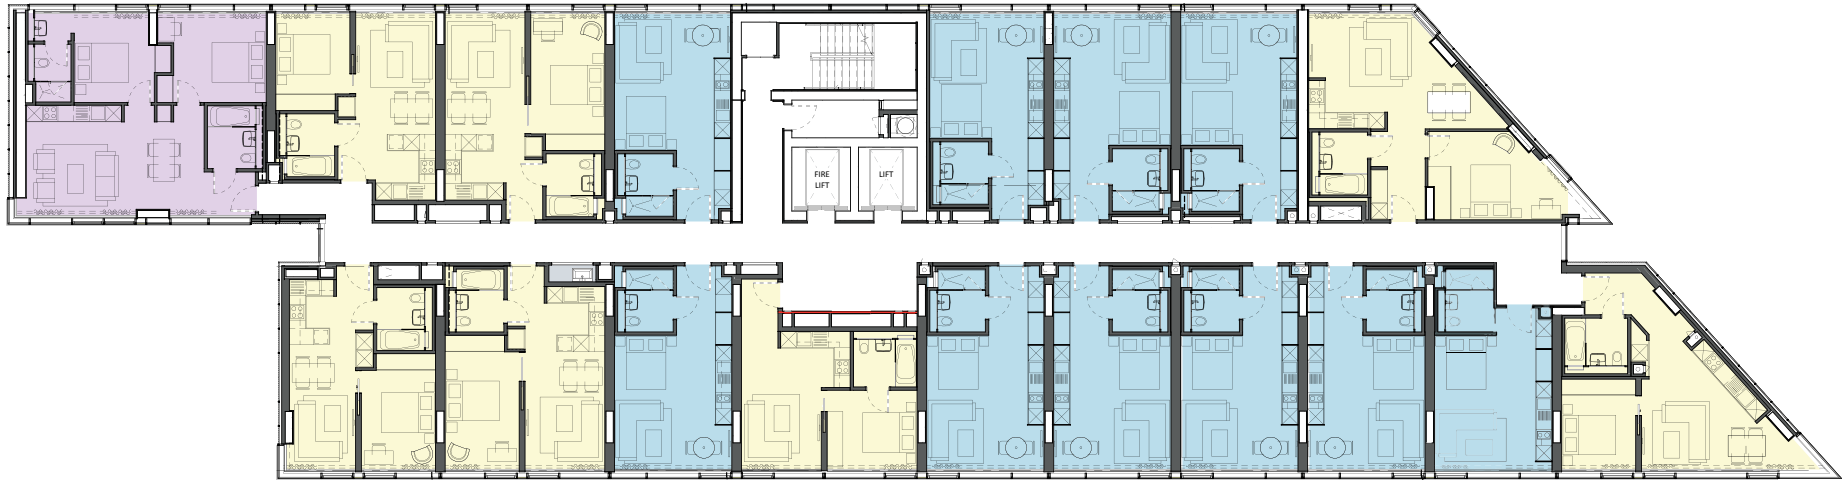

KEY / LOCATION

FLOOR 2

CHapel Street
Floor Plans

CITYSUITES

A NEW CONCEPT IN RENTED LIVING

1. TWO BED
68 Sq.M
723 Sq.Ft

2. ONE BED
40 Sq.M
423 Sq.Ft

3. ONE BED
45 Sq.M
488 Sq.Ft

4. STUDIO
34 Sq.M
367 Sq.Ft

5. STUDIO
32 Sq.M
349 Sq.Ft

6. STUDIO
34 Sq.M
365 Sq.Ft

7. STUDIO
34 Sq.M
361 Sq.Ft

8. ONE BED
54 Sq.M
586 Sq.Ft

18. ONE BED
40 Sq.M
429 Sq.Ft

17. ONE BED
45 Sq.M
480 Sq.Ft

16. STUDIO
34 Sq.M
365 Sq.Ft