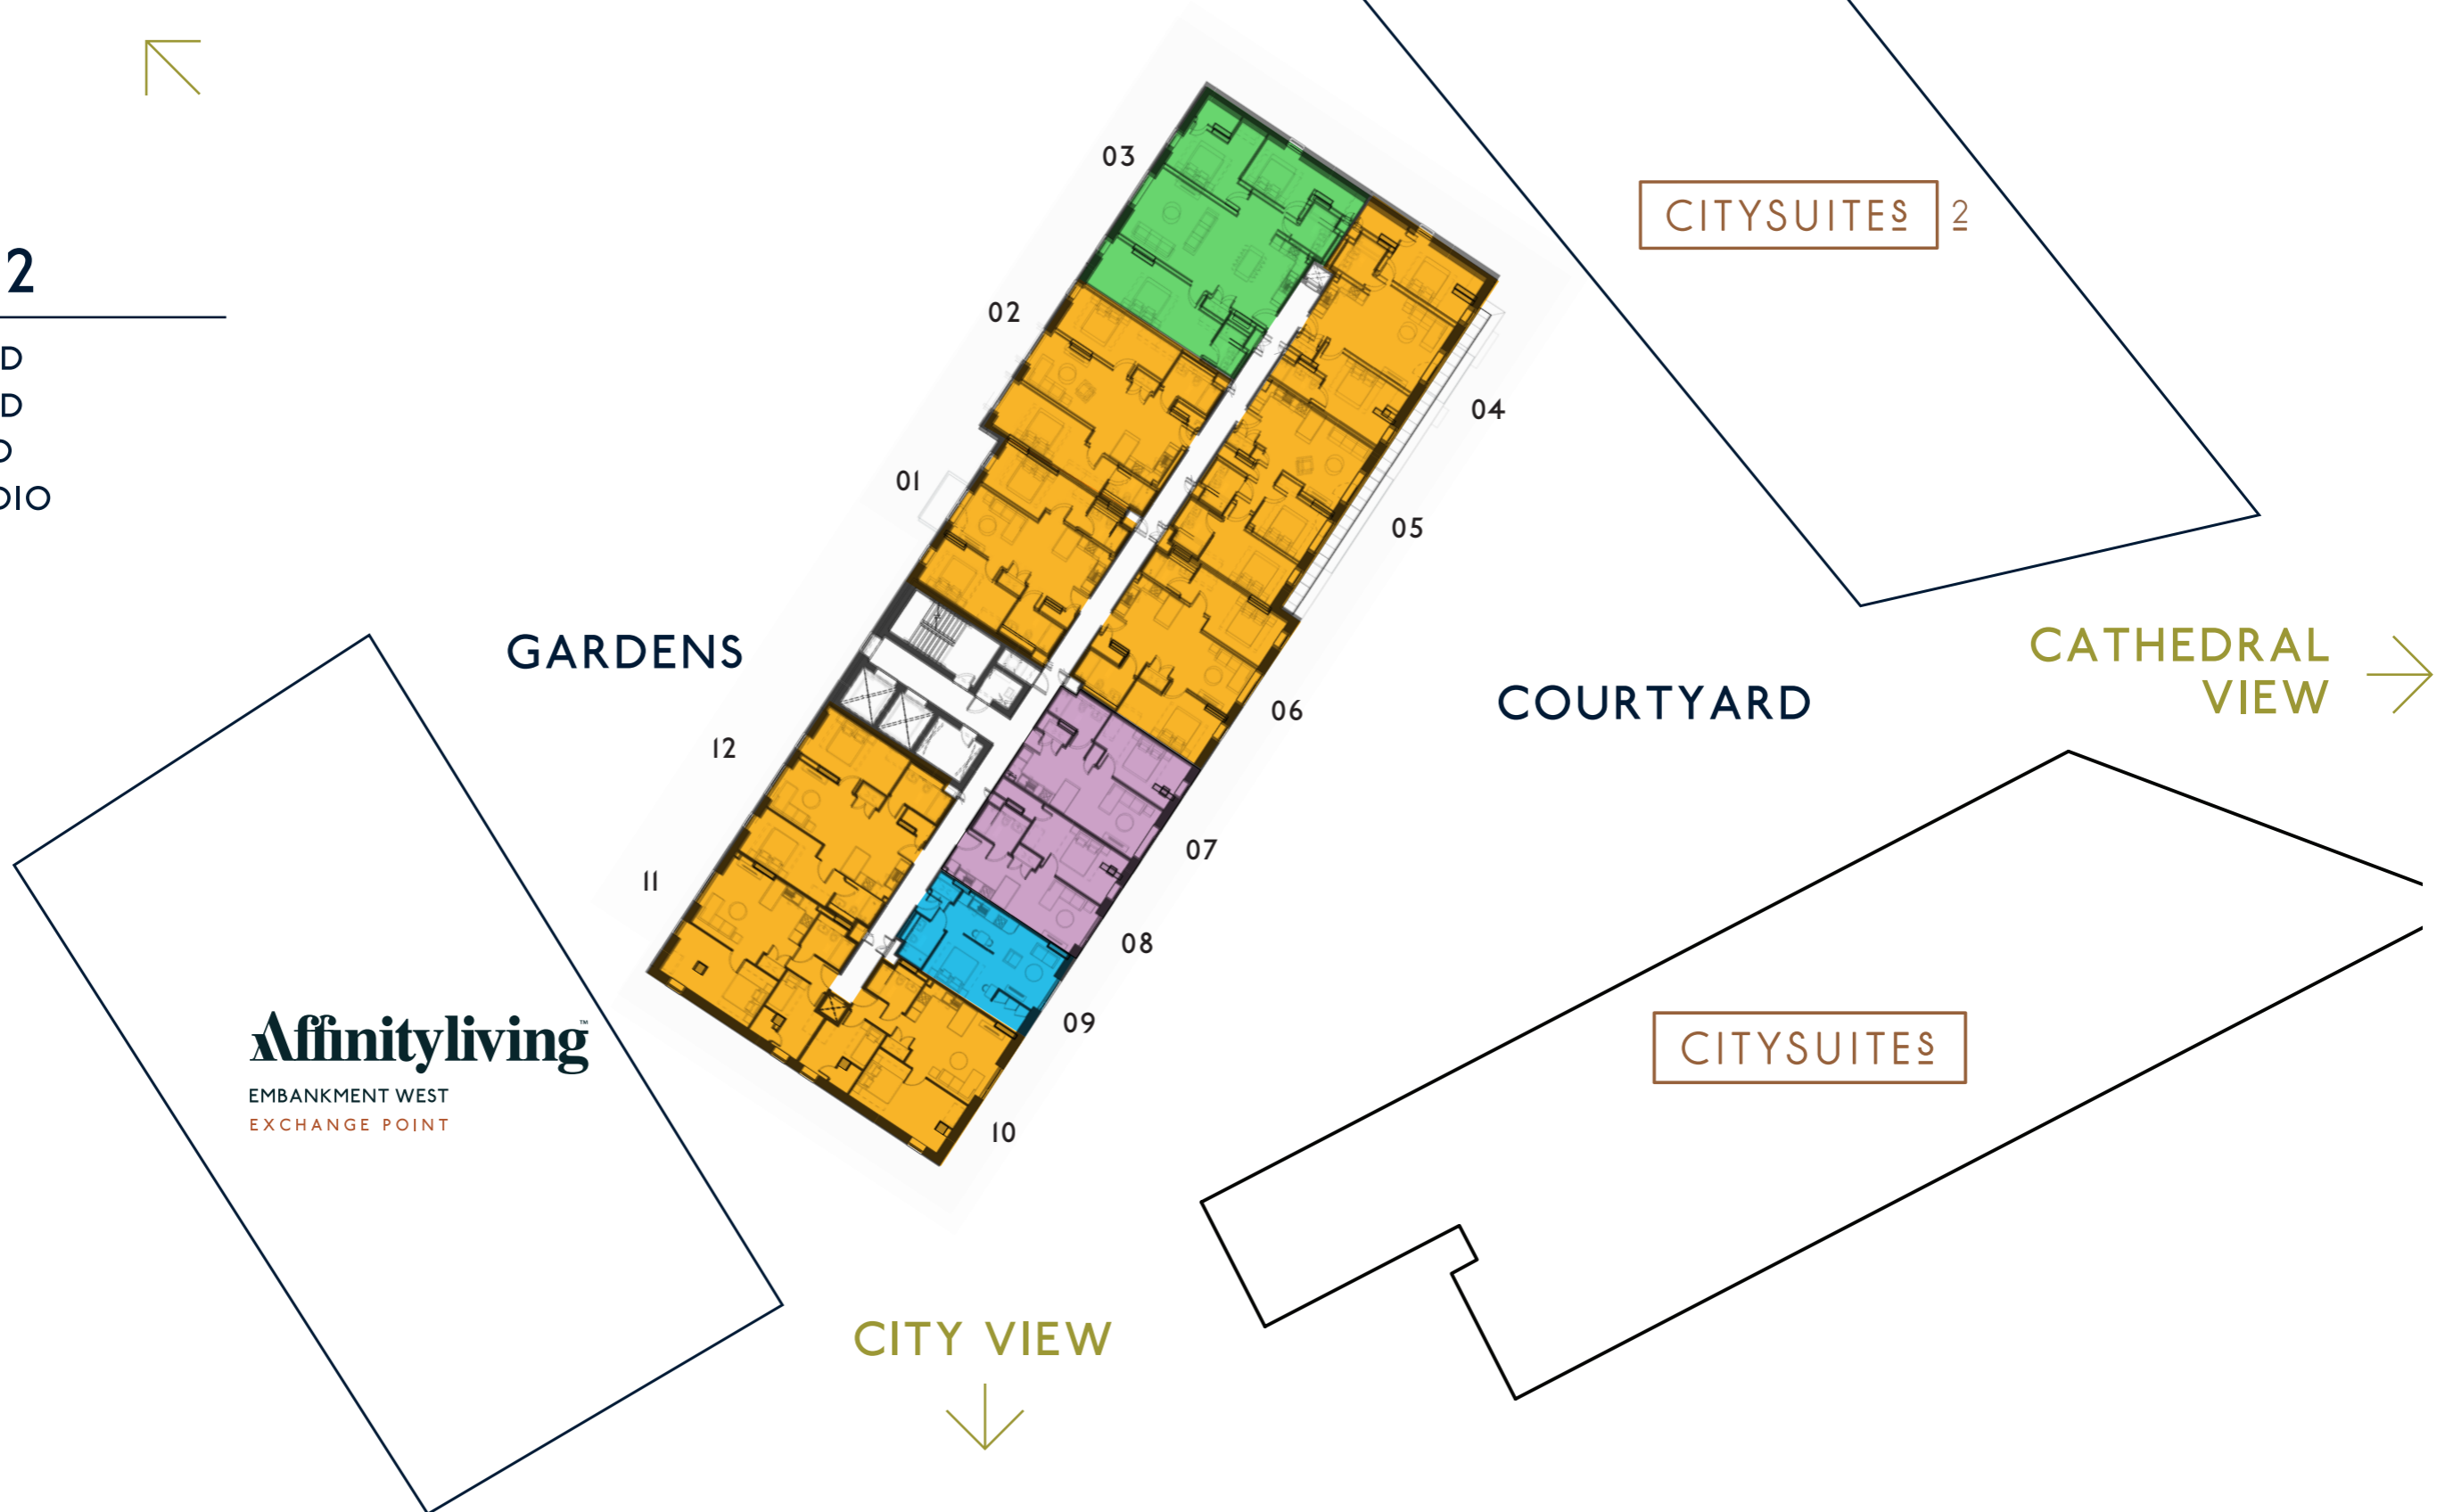

GREATER MANCHESTER VIEW ↖

FLOOR 12

- 3 BED
- 2 BED
- 1 BED
- STUDIO

*All Laurence Place apartments are unfurnished. Furniture displayed in floorplans for illustrative purposes only.