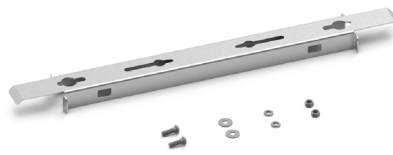

SPECIFICATIONS

SLACKLOOP Compact Cable Storage

Characteristic	Specification
Storage Bracket Size	30" (838 mm)
Maximum Cable Diameter¹	0.60" (15.2 mm)
Maximum Cable Storage Length	100 ft (30.5 m) for 0.60" OD Round Cables

¹The maximum cable diameter is based on buffer-tube-style-cables. For more information regarding other cable types, contact PLP.

ORDERING INFORMATION

Catalog Number: 8004230

SLACKLOOP Compact Cable Storage

Catalog Number	Product	Description
8004230	Compact Vertical SLACKLOOP System	Includes (1) Vertical Bracket with Integrated Keepers, (2) 1/2"-13 x 1-1/2" Carriage Bolts, (2) 1/2"-13 Nuts, (2) 1/2" Lock Washers, & (2) 1/2" Washers

NOTE: 5/8" through bolts, 5/8" double-arming bolts, and banding not supplied. 5/8" through bolts and double-arming bolts are typically used to mount crossarms to wood poles. Two extra carriage bolts are included to mount a splice closure.

Splice Closure Mounting Bracket Kits for SLACKLOOP Compact Storage

Catalog Number	Description
8004172	COYOTE® DTC4/6/8 Mounting Kit
8004116	COYOTE® ONE Mounting Kit
8004117	COYOTE® 6.5" Dome Closure Mounting Kit