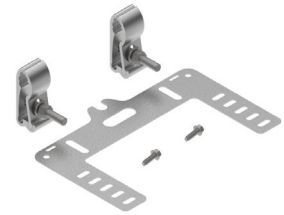

COYOTE® STP-L AND STP-XL MOUNTING BRACKET KITS

Aerial Mounting Bracket Kit - Strand Applications
Catalog Number: 7400033

Pole/Wall Mounting Bracket with Integrated Slack Storage
Catalog Number: 8004214

Pole/Wall Mounting Bracket
Catalog Number: 8004248

Manhole Mounting Bracket
Catalog Number: 80061735

COYOTE® IN-LINE RUNT & TERMINAL CLOSURE (SINGLE CHAMBER) MOUNTING BRACKET KITS

COYOTE In-Line RUNT & Terminal Closure (Single Chamber) Aerial Mounting Bracket Kit for Strand Applications
Catalog Number: 8003797

COYOTE In-Line RUNT & Terminal Closure (Single Chamber) Horizontal Mounting Bracket Kit for Strand Applications
Catalog Number: 8004179

COYOTE In-Line RUNT & Terminal Closure (Single Chamber) Aerial Mounting Bracket Kit for ADSS Applications
Catalog Number: 8003864

COYOTE In-Line RUNT & Terminal Closure Pole/Wall Mounting Bracket Kit
Catalog Number: 8003703

COYOTE Universal Mounting Bracket Kit for Handhole Applications
Catalog Number: 8003835

COYOTE In-Line RUNT & Terminal Closure Swing Arm for Handhole Applications
Catalog Number: 8003706