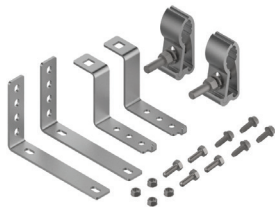

COYOTE In-Line RUNT & Terminal Closure Pole/Wall Mounting Bracket Kit
Catalog Number: 8003703

COYOTE Universal Mounting Bracket Kit for Handhole Applications
Catalog Number: 8003835

COYOTE In-Line RUNT & Terminal Closure Swing Arm for Handhole Applications
Catalog Number: 8003706

COYOTE® TERMINAL CLOSURE (DUAL CHAMBER) MOUNTING BRACKET KITS

COYOTE Terminal Closure (Dual Chamber) Adjustable Offset Aerial Mounting Bracket Kit for Strand Applications
Catalog Number: 8003705

COYOTE In-Line RUNT & Terminal Closure Pole/Wall Mounting Bracket Kit
Catalog Number: 8003703

COYOTE In-Line RUNT & Terminal Closure Swing Arm for Handhole Applications
Catalog Number: 8003706

COYOTE® ONE MOUNTING BRACKET KITS

COYOTE ONE Low Clearance Aerial Mounting Bracket Kit for Strand Applications
Catalog Number: EVOBKT-ALC

COYOTE ONE Adjustable Offset Aerial Mounting Bracket Kit for Strand Applications
Catalog Number: EVOBKT-AE

COYOTE ONE Low Clearance Aerial Mounting Bracket Kit for ADSS Applications
Catalog Number: 8004031