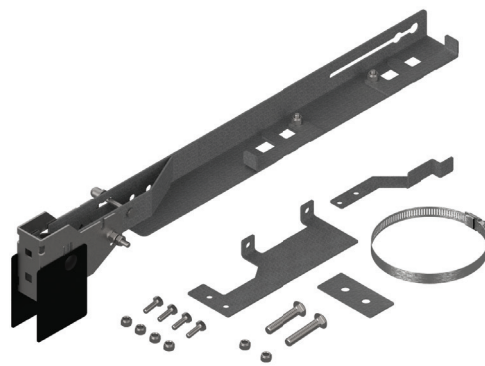

COYOTE ONE Adjustable Offset Aerial Mounting Bracket Kit for ADSS Applications
Catalog Number: 8004032

COYOTE ONE Pole/Wall Mounting Bracket Kit
Catalog Number: EVOBKT-PWM

COYOTE Universal Mounting Bracket Kit for Handhole Applications
Catalog Number: 8003835

COYOTE® 6.5" DOME & TERMINAL DOME MOUNTING BRACKET KITS

COYOTE 6.5" Dome & Terminal Dome Adjustable Offset Aerial Mounting Bracket Kit for Strand Applications
Catalog Number: 8004035

COYOTE 6.5" Dome & Terminal Dome Adjustable Offset Aerial Mounting Bracket Kit for ADSS Applications
Catalog Number: 8004036

COYOTE 6.5" Dome & Terminal Dome Pole/Wall Mounting Bracket Kit
Catalog Number: 8003702

COYOTE Universal Mounting Bracket Kit for Handhole Applications
Catalog Number: 8003835

COYOTE 6.5" Dome & Terminal Dome Swing Arm for Handhole Applications
Catalog Number: 8003707