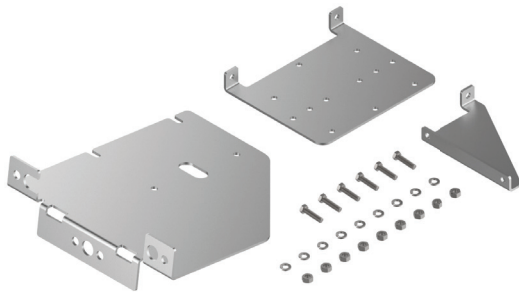

COYOTE 9.5" Dome & Terminal Dome Pole/Wall Mounting Bracket Kit
Catalog Number: 8003942