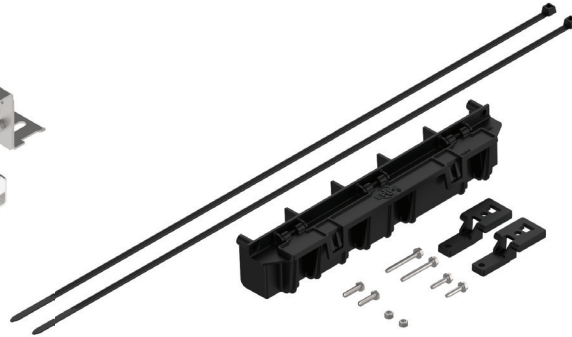

COYOTE In-Line RUNT & Terminal Closure Pole/Wall Mounting Bracket Kit
Catalog Number: 8003703

COYOTE Universal Mounting Bracket Kit for Handhole Applications
Catalog Number: 8003835