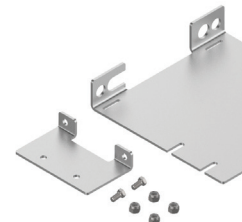

COYOTE In-Line RUNT & Terminal Closure Swing Arm for Handhole Applications
Catalog Number: 8003706

COYOTE® ONE MOUNTING BRACKET KITS

COYOTE ONE Low Clearance Aerial Mounting Bracket Kit for Strand Applications
Catalog Number: EVOBKT-ALC

COYOTE ONE Adjustable Offset Aerial Mounting Bracket Kit for Strand Applications
Catalog Number: EVOBKT-AE

COYOTE ONE Low Clearance Aerial Mounting Bracket Kit for ADSS Applications
Catalog Number: 8004031

COYOTE ONE Adjustable Offset Aerial Mounting Bracket Kit for ADSS Applications
Catalog Number: 8004032

COYOTE ONE Pole/Wall Mounting Bracket Kit
Catalog Number: EVOBKT-PWM

COYOTE Universal Mounting Bracket Kit for Handhole Applications
Catalog Number: 8003835

COYOTE® 6.5" DOME & TERMINAL DOME MOUNTING BRACKET KITS

COYOTE 6.5" Dome & Terminal Dome Adjustable Offset Aerial Mounting Bracket Kit for Strand Applications
Catalog Number: 8004035

COYOTE 6.5" Dome & Terminal Dome Adjustable Offset Aerial Mounting Bracket Kit for ADSS Applications
Catalog Number: 8004036