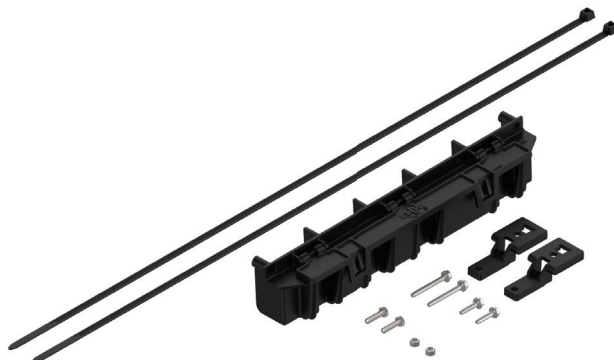

COYOTE® DTC4/6 MOUNTING BRACKET KITS

COYOTE DTC4/6 Aerial Mounting Bracket Kit for Strand Applications
Catalog Number: 8004111

COYOTE DTC4/6 Aerial Mounting Bracket Kit for ADSS Applications
Catalog Number: 8004112

COYOTE ONE Adjustable Offset Aerial Mounting Bracket Kit for ADSS Applications
Catalog Number: 8004032

COYOTE ONE Pole/Wall Mounting Bracket Kit
Catalog Number: EVOBKT-PWM

COYOTE Universal Mounting Bracket Kit for Handhole Applications
Catalog Number: 8003835

COYOTE® 6.5" DOME & TERMINAL DOME MOUNTING BRACKET KITS

COYOTE 6.5" Dome & Terminal Dome Adjustable Offset Aerial Mounting Bracket Kit for Strand Applications
Catalog Number: 8004035

COYOTE 6.5" Dome & Terminal Dome Adjustable Offset Aerial Mounting Bracket Kit for ADSS Applications
Catalog Number: 8004036

COYOTE 6.5" Dome & Terminal Dome Pole/Wall Mounting Bracket Kit
Catalog Number: 8003702

COYOTE Universal Mounting Bracket Kit for Handhole Applications
Catalog Number: 8003835

COYOTE 6.5" Dome & Terminal Dome Swing Arm for Handhole Applications
Catalog Number: 8003707