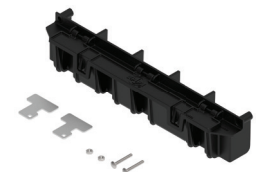

COYOTE LCC Aerial Mounting Bracket Kit for ADSS Applications
Catalog Number: 8003852

COYOTE LCC Pole/Wall Mounting Bracket Kit
Catalog Number: 8003830

COYOTE Universal Mounting Bracket Kit for Handhole Applications
Catalog Number: 8003835

COYOTE® STP-L AND STP-XL MOUNTING BRACKET KITS

Aerial Mounting Bracket Kit - Strand Applications
Catalog Number: 7400033

Pole/Wall Mounting Bracket with Integrated Slack Storage
Catalog Number: 8004214

Pole/Wall Mounting Bracket
Catalog Number: 8004248

Manhole Mounting Bracket
Catalog Number: 80061735

COYOTE® IN-LINE RUNT & TERMINAL CLOSURE (SINGLE CHAMBER) MOUNTING BRACKET KITS

COYOTE In-Line RUNT & Terminal Closure (Single Chamber) Aerial Mounting Bracket Kit for Strand Applications
Catalog Number: 8003797

COYOTE In-Line RUNT & Terminal Closure (Single Chamber) Horizontal Mounting Bracket Kit for Strand Applications
Catalog Number: 8004179

COYOTE In-Line RUNT & Terminal Closure (Single Chamber) Aerial Mounting Bracket Kit for ADSS Applications
Catalog Number: 8003864