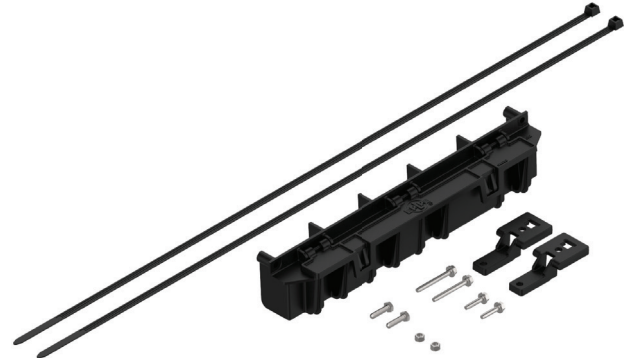

COYOTE® DTC4/6 MOUNTING BRACKET KITS

COYOTE DTC4/6 Aerial Mounting Bracket Kit for Strand Applications
Catalog Number: 8004111

COYOTE DTC4/6 Aerial Mounting Bracket Kit for ADSS Applications
Catalog Number: 8004112

COYOTE In-Line RUNT & Terminal Closure Swing Arm for Handhole Applications
Catalog Number: 8003706

COYOTE® ONE MOUNTING BRACKET KITS

COYOTE ONE Low Clearance Aerial Mounting Bracket Kit for Strand Applications
Catalog Number: EVOBKT-ALC

COYOTE ONE Adjustable Offset Aerial Mounting Bracket Kit for Strand Applications
Catalog Number: EVOBKT-AE

COYOTE ONE Low Clearance Aerial Mounting Bracket Kit for ADSS Applications
Catalog Number: 8004031

COYOTE ONE Adjustable Offset Aerial Mounting Bracket Kit for ADSS Applications
Catalog Number: 8004032

COYOTE ONE Pole/Wall Mounting Bracket Kit
Catalog Number: EVOBKT-PWM

COYOTE Universal Mounting Bracket Kit for Handhole Applications
Catalog Number: 8003835