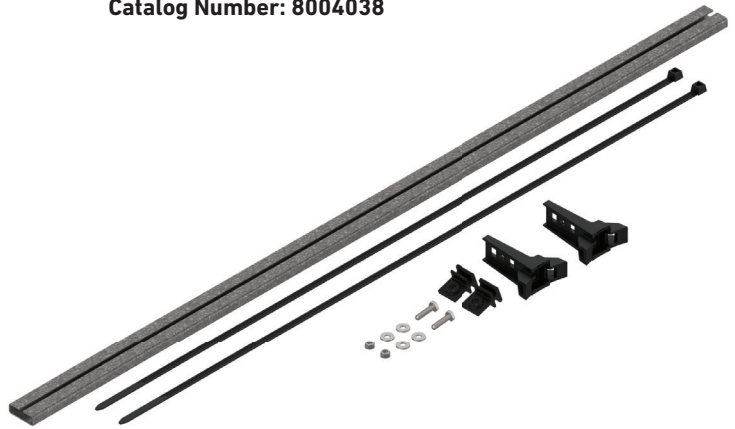

COYOTE 6.5" Dome & Terminal Dome Pole/Wall Mounting Bracket Kit
Catalog Number: 8003702

COYOTE Universal Mounting Bracket Kit for Handhole Applications
Catalog Number: 8003835

COYOTE 6.5" Dome & Terminal Dome Swing Arm for Handhole Applications
Catalog Number: 8003707

COYOTE® 9.5" DOME, HD DOME & TERMINAL DOME MOUNTING BRACKET KITS

COYOTE 9.5" Dome & Terminal Dome Adjustable Offset Aerial Mounting Bracket Kit for Strand Applications
Catalog Number: 8004037

COYOTE 9.5" Dome & Terminal Dome Adjustable Offset Aerial Mounting Bracket Kit for ADSS Applications
Catalog Number: 8004038

COYOTE 9.5" Dome & Terminal Dome Pole/Wall Mounting Bracket Kit
Catalog Number: 8003942

COYOTE Dome Manhole Support Bracket Kit
Catalog Number: 8004003