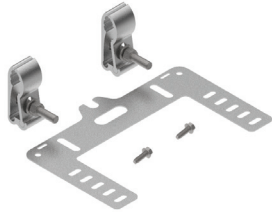

COYOTE® DTC4/6 MOUNTING BRACKET KITS

COYOTE DTC4/6 Aerial Mounting Bracket Kit for Strand Applications
Catalog Number: 8004111

COYOTE DTC4/6 Aerial Mounting Bracket Kit for ADSS Applications
Catalog Number: 8004112

COYOTE DTC4/6 Pole/Wall Mounting Bracket Kit
Catalog Number: 8004109

COYOTE DTC4/6 Mounting Bracket Kit for FIBERLIGN® ADSS Cable Storage Bracket Applications
Catalog Number: 8004172

COYOTE® DTC8 MOUNTING BRACKET KITS

COYOTE DTC8 Aerial Mounting Bracket Kit for Strand Applications
Catalog Number: 8004111

COYOTE DTC8 Aerial Mounting Bracket Kit for ADSS Applications
Catalog Number: 8004112

COYOTE DTC8 Pole/Wall Mounting Bracket Kit
Catalog Number: 8004104

Manhole Mounting Bracket
Catalog Number: 80061735

COYOTE® IN-LINE RUNT & TERMINAL CLOSURE (SINGLE CHAMBER) MOUNTING BRACKET KITS

COYOTE In-Line RUNT & Terminal Closure (Single Chamber) Aerial Mounting Bracket Kit for Strand Applications
Catalog Number: 8003797