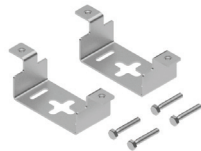

COYOTE DTC8 Aerial Mounting Bracket Kit for Strand Applications
Catalog Number: 8004111

COYOTE DTC8 Aerial Mounting Bracket Kit for ADSS Applications
Catalog Number: 8004112

COYOTE DTC8 Pole/Wall Mounting Bracket Kit
Catalog Number: 8004104

COYOTE DTC8 Mounting Bracket Kit for FIBERLIGN® ADSS Cable Storage Bracket Applications
Catalog Number: 8004172

COYOTE® LCC MOUNTING BRACKET KITS

COYOTE LCC Aerial Mounting Bracket Kit for Strand Applications
Catalog Number: 8003832

COYOTE LCC Aerial Mounting Bracket Kit for ADSS Applications
Catalog Number: 8003852

COYOTE LCC Pole/Wall Mounting Bracket Kit
Catalog Number: 8003830

COYOTE Universal Mounting Bracket Kit for Handhole Applications
Catalog Number: 8003835

Manhole Mounting Bracket
Catalog Number: 80061735

COYOTE® IN-LINE RUNT & TERMINAL CLOSURE (SINGLE CHAMBER) MOUNTING BRACKET KITS

COYOTE In-Line RUNT & Terminal Closure (Single Chamber) Aerial Mounting Bracket Kit for Strand Applications
Catalog Number: 8003797