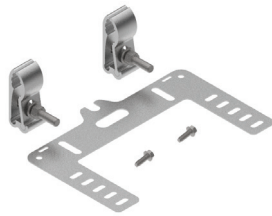

COYOTE® DTC4/6 MOUNTING BRACKET KITS

COYOTE DTC4/6 Aerial Mounting Bracket Kit for Strand Applications
Catalog Number: 8004111

COYOTE DTC4/6 Aerial Mounting Bracket Kit for ADSS Applications
Catalog Number: 8004112

COYOTE DTC4/6 Pole/Wall Mounting Bracket Kit
Catalog Number: 8004109

COYOTE DTC4/6 Mounting Bracket Kit for FIBERLIGN® ADSS Cable Storage Bracket Applications
Catalog Number: 8004172

COYOTE® DTC8 MOUNTING BRACKET KITS

COYOTE DTC8 Aerial Mounting Bracket Kit for Strand Applications
Catalog Number: 8004111

COYOTE DTC8 Aerial Mounting Bracket Kit for ADSS Applications
Catalog Number: 8004112

COYOTE DTC8 Pole/Wall Mounting Bracket Kit
Catalog Number: 8004104

Manhole Mounting Bracket
Catalog Number: 80061735

COYOTE® IN-LINE RUNT & TERMINAL CLOSURE (SINGLE CHAMBER) MOUNTING BRACKET KITS

COYOTE In-Line RUNT & Terminal Closure (Single Chamber) Aerial Mounting Bracket Kit for Strand Applications
Catalog Number: 8003797