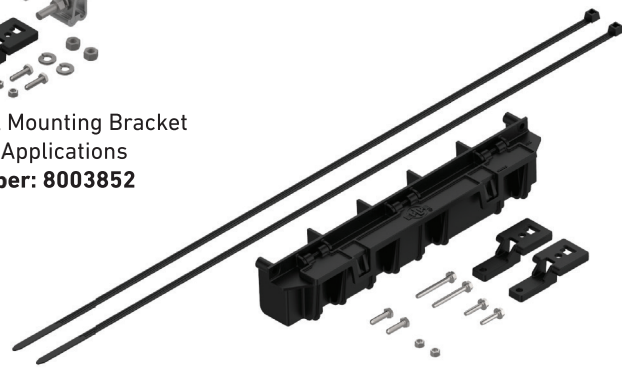

COYOTE® DTC4/6 MOUNTING BRACKET KITS

COYOTE DTC4/6 Aerial Mounting Bracket Kit for Strand Applications
Catalog Number: 8004111

COYOTE DTC4/6 Aerial Mounting Bracket Kit for ADSS Applications
Catalog Number: 8004112

COYOTE DTC8 Aerial Mounting Bracket Kit for Strand Applications
Catalog Number: 8004111

COYOTE DTC8 Aerial Mounting Bracket Kit for ADSS Applications
Catalog Number: 8004112

COYOTE DTC8 Pole/Wall Mounting Bracket Kit
Catalog Number: 8004104

COYOTE DTC8 Mounting Bracket Kit for FIBERLIGN® ADSS Cable Storage Bracket Applications
Catalog Number: 8004172

COYOTE® LCC MOUNTING BRACKET KITS

COYOTE LCC Aerial Mounting Bracket Kit for Strand Applications
Catalog Number: 8003832

COYOTE LCC Aerial Mounting Bracket Kit for ADSS Applications
Catalog Number: 8003852

COYOTE LCC Pole/Wall Mounting Bracket Kit
Catalog Number: 8003830

COYOTE Universal Mounting Bracket Kit for Handhole Applications
Catalog Number: 8003835