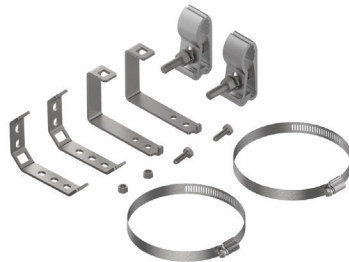

COYOTE In-Line RUNT & Terminal Closure Swing Arm for Handhole Applications
Catalog Number: 8003706

COYOTE® ONE MOUNTING BRACKET KITS

COYOTE ONE Low Clearance Aerial Mounting Bracket Kit for Strand Applications
Catalog Number: EVOBKT-ALC

COYOTE ONE Adjustable Offset Aerial Mounting Bracket Kit for Strand Applications
Catalog Number: EVOBKT-AE

COYOTE ONE Low Clearance Aerial Mounting Bracket Kit for ADSS Applications
Catalog Number: 8004031

COYOTE ONE Adjustable Offset Aerial Mounting Bracket Kit for ADSS Applications
Catalog Number: 8004032

COYOTE ONE Pole/Wall Mounting Bracket Kit
Catalog Number: EVOBKT-PWM

COYOTE Universal Mounting Bracket Kit for Handhole Applications
Catalog Number: 8003835

COYOTE® 6.5" DOME & TERMINAL DOME MOUNTING BRACKET KITS

COYOTE 6.5" Dome & Terminal Dome Adjustable Offset Aerial Mounting Bracket Kit for Strand Applications
Catalog Number: 8004035

COYOTE 6.5" Dome & Terminal Dome Adjustable Offset Aerial Mounting Bracket Kit for ADSS Applications
Catalog Number: 8004036