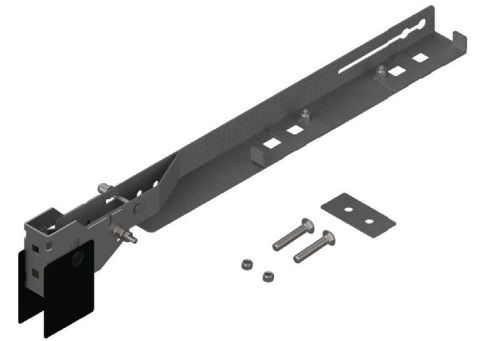

COYOTE® STP-L AND STP-XL MOUNTING BRACKET KITS

Aerial Mounting Bracket Kit - Strand Applications
Catalog Number: 7400033

Pole/Wall Mounting Bracket with Integrated Slack Storage
Catalog Number: 8004214

Pole/Wall Mounting Bracket
Catalog Number: 8004248

Manhole Mounting Bracket
Catalog Number: 80061735

COYOTE® IN-LINE RUNT & TERMINAL CLOSURE (SINGLE CHAMBER) MOUNTING BRACKET KITS

COYOTE In-Line RUNT & Terminal Closure (Single Chamber) Aerial Mounting Bracket Kit for Strand Applications
Catalog Number: 8003797

COYOTE In-Line RUNT & Terminal Closure (Single Chamber) Horizontal Mounting Bracket Kit for Strand Applications
Catalog Number: 8004179

COYOTE In-Line RUNT & Terminal Closure (Single Chamber) Aerial Mounting Bracket Kit for ADSS Applications
Catalog Number: 8003864

COYOTE In-Line RUNT & Terminal Closure Pole/Wall Mounting Bracket Kit
Catalog Number: 8003703

COYOTE Universal Mounting Bracket Kit for Handhole Applications
Catalog Number: 8003835

COYOTE In-Line RUNT & Terminal Closure Swing Arm for Handhole Applications
Catalog Number: 8003706