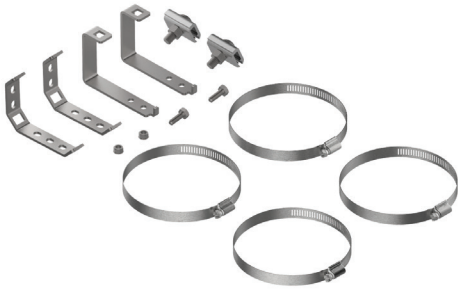

COYOTE ONE Adjustable Offset Aerial Mounting Bracket Kit for ADSS Applications
Catalog Number: 8004032

COYOTE ONE Pole/Wall Mounting Bracket Kit
Catalog Number: EVOBKT-PWM

COYOTE Universal Mounting Bracket Kit for Handhole Applications
Catalog Number: 8003835

COYOTE® 6.5" DOME & TERMINAL DOME MOUNTING BRACKET KITS

COYOTE 6.5" Dome & Terminal Dome Adjustable Offset Aerial Mounting Bracket Kit for Strand Applications
Catalog Number: 8004035

COYOTE 6.5" Dome & Terminal Dome Adjustable Offset Aerial Mounting Bracket Kit for ADSS Applications
Catalog Number: 8004036

COYOTE 6.5" Dome & Terminal Dome Pole/Wall Mounting Bracket Kit
Catalog Number: 8003702

COYOTE Universal Mounting Bracket Kit for Handhole Applications
Catalog Number: 8003835

COYOTE 6.5" Dome & Terminal Dome Swing Arm for Handhole Applications
Catalog Number: 8003707

COYOTE® 9.5" DOME, HD DOME & TERMINAL DOME MOUNTING BRACKET KITS

COYOTE 9.5" Dome & Terminal Dome Adjustable Offset Aerial Mounting Bracket Kit for Strand Applications
Catalog Number: 8004037

COYOTE 9.5" Dome & Terminal Dome Adjustable Offset Aerial Mounting Bracket Kit for ADSS Applications
Catalog Number: 8004038