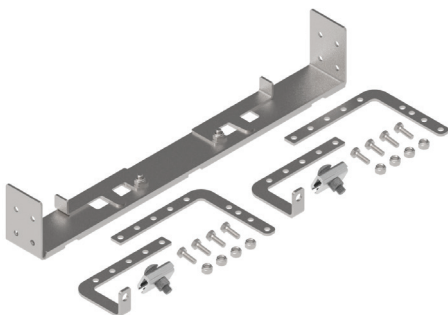

Manhole Mounting Bracket
Catalog Number: 80061735

COYOTE® IN-LINE RUNT & TERMINAL CLOSURE (SINGLE CHAMBER) MOUNTING BRACKET KITS

COYOTE In-Line RUNT & Terminal Closure (Single Chamber) Aerial Mounting Bracket Kit for Strand Applications
Catalog Number: 8003797

COYOTE In-Line RUNT & Terminal Closure (Single Chamber) Horizontal Mounting Bracket Kit for Strand Applications
Catalog Number: 8004179

COYOTE In-Line RUNT & Terminal Closure (Single Chamber) Aerial Mounting Bracket Kit for ADSS Applications
Catalog Number: 8003864

COYOTE In-Line RUNT & Terminal Closure Pole/Wall Mounting Bracket Kit
Catalog Number: 8003703

COYOTE Universal Mounting Bracket Kit for Handhole Applications
Catalog Number: 8003835

COYOTE In-Line RUNT & Terminal Closure Swing Arm for Handhole Applications
Catalog Number: 8003706

COYOTE® TERMINAL CLOSURE (DUAL CHAMBER) MOUNTING BRACKET KITS

COYOTE Terminal Closure (Dual Chamber) Adjustable Offset Aerial Mounting Bracket Kit for Strand Applications
Catalog Number: 8003705

COYOTE In-Line RUNT & Terminal Closure Pole/Wall Mounting Bracket Kit
Catalog Number: 8003703