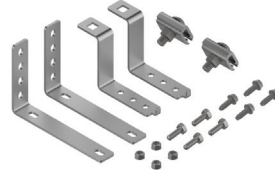

COYOTE In-Line RUNT & Terminal Closure (Single Chamber) Horizontal Mounting Bracket Kit for Strand Applications
Catalog Number: 8004179

COYOTE In-Line RUNT & Terminal Closure (Single Chamber) Aerial Mounting Bracket Kit for ADSS Applications
Catalog Number: 8003864

COYOTE In-Line RUNT & Terminal Closure Pole/Wall Mounting Bracket Kit
Catalog Number: 8003703

COYOTE Universal Mounting Bracket Kit for Handhole Applications
Catalog Number: 8003835

COYOTE In-Line RUNT & Terminal Closure Swing Arm for Handhole Applications
Catalog Number: 8003706

COYOTE® TERMINAL CLOSURE (DUAL CHAMBER) MOUNTING BRACKET KITS

COYOTE Terminal Closure (Dual Chamber) Adjustable Offset Aerial Mounting Bracket Kit for Strand Applications
Catalog Number: 8003705

COYOTE In-Line RUNT & Terminal Closure Pole/Wall Mounting Bracket Kit
Catalog Number: 8003703

COYOTE In-Line RUNT & Terminal Closure Swing Arm for Handhole Applications
Catalog Number: 8003706

COYOTE® ONE MOUNTING BRACKET KITS

COYOTE ONE Low Clearance Aerial Mounting Bracket Kit for Strand Applications
Catalog Number: EVOBKT-ALC