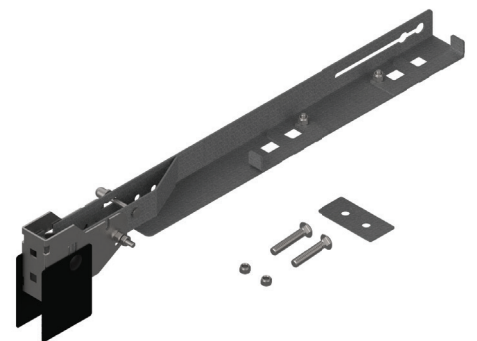

Manhole Mounting Bracket
Catalog Number: 80061735

COYOTE® IN-LINE RUNT & TERMINAL CLOSURE (SINGLE CHAMBER) MOUNTING BRACKET KITS

COYOTE In-Line RUNT & Terminal Closure (Single Chamber) Aerial Mounting Bracket Kit for Strand Applications
Catalog Number: 8003797

COYOTE In-Line RUNT & Terminal Closure (Single Chamber) Horizontal Mounting Bracket Kit for Strand Applications
Catalog Number: 8004179

COYOTE In-Line RUNT & Terminal Closure (Single Chamber) Aerial Mounting Bracket Kit for ADSS Applications
Catalog Number: 8003864

COYOTE In-Line RUNT & Terminal Closure Pole/Wall Mounting Bracket Kit
Catalog Number: 8003703

COYOTE Universal Mounting Bracket Kit for Handhole Applications
Catalog Number: 8003835

COYOTE In-Line RUNT & Terminal Closure Swing Arm for Handhole Applications
Catalog Number: 8003706

COYOTE® TERMINAL CLOSURE (DUAL CHAMBER) MOUNTING BRACKET KITS

COYOTE Terminal Closure (Dual Chamber) Adjustable Offset Aerial Mounting Bracket Kit for Strand Applications
Catalog Number: 8003705

COYOTE In-Line RUNT & Terminal Closure Pole/Wall Mounting Bracket Kit
Catalog Number: 8003703