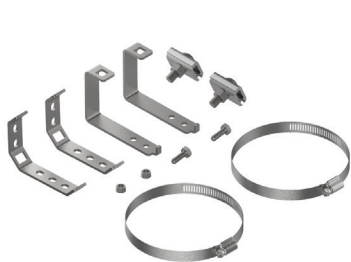

COYOTE In-Line RUNT & Terminal Closure Swing Arm for Handhole Applications
Catalog Number: 8003706

COYOTE® ONE MOUNTING BRACKET KITS

COYOTE ONE Low Clearance Aerial Mounting Bracket Kit for Strand Applications
Catalog Number: EVOBKT-ALC

COYOTE ONE Adjustable Offset Aerial Mounting Bracket Kit for Strand Applications
Catalog Number: EVOBKT-AE

COYOTE ONE Low Clearance Aerial Mounting Bracket Kit for ADSS Applications
Catalog Number: 8004031

COYOTE ONE Adjustable Offset Aerial Mounting Bracket Kit for ADSS Applications
Catalog Number: 8004032

COYOTE ONE Pole/Wall Mounting Bracket Kit
Catalog Number: EVOBKT-PWM

COYOTE Universal Mounting Bracket Kit for Handhole Applications
Catalog Number: 8003835

COYOTE® 6.5" DOME & TERMINAL DOME MOUNTING BRACKET KITS

COYOTE 6.5" Dome & Terminal Dome Adjustable Offset Aerial Mounting Bracket Kit for Strand Applications
Catalog Number: 8004035

COYOTE 6.5" Dome & Terminal Dome Adjustable Offset Aerial Mounting Bracket Kit for ADSS Applications
Catalog Number: 8004036