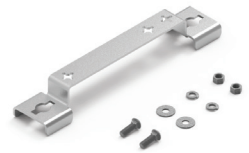

COYOTE® DTC4/6 MOUNTING BRACKET KITS

COYOTE DTC4/6 Aerial Mounting Bracket Kit for Strand Applications
Catalog Number: 8004111

COYOTE DTC4/6 Aerial Mounting Bracket Kit for ADSS Applications
Catalog Number: 8004112

COYOTE DTC4/6 Pole/Wall Mounting Bracket Kit
Catalog Number: 8004109

COYOTE DTC4/6 Mounting Bracket Kit for FIBERLIGN® ADSS Cable Storage Bracket Applications
Catalog Number: 8004172

COYOTE® DTC8 MOUNTING BRACKET KITS