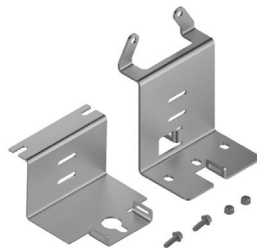

COYOTE ONE Pole/Wall Mounting Bracket Kit
Catalog Number: EVOBKT-PWM