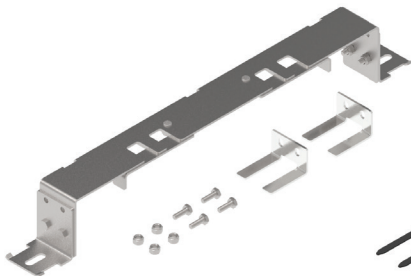

COYOTE® STP-L AND STP-XL MOUNTING BRACKET KITS

Aerial Mounting Bracket Kit - Strand Applications
Catalog Number: 7400033

Pole/Wall Mounting Bracket with Integrated Slack Storage
Catalog Number: 8004214

Pole/Wall Mounting Bracket
Catalog Number: 8004248

Manhole Mounting Bracket
Catalog Number: 80061735

COYOTE® IN-LINE RUNT & TERMINAL CLOSURE (SINGLE CHAMBER) MOUNTING BRACKET KITS

COYOTE In-Line RUNT & Terminal Closure (Single Chamber) Aerial Mounting Bracket Kit for Strand Applications
Catalog Number: 8003797

COYOTE In-Line RUNT & Terminal Closure (Single Chamber) Horizontal Mounting Bracket Kit for Strand Applications
Catalog Number: 8004179

COYOTE In-Line RUNT & Terminal Closure (Single Chamber) Aerial Mounting Bracket Kit for ADSS Applications
Catalog Number: 8003864

COYOTE In-Line RUNT & Terminal Closure Pole/Wall Mounting Bracket Kit
Catalog Number: 8003703

COYOTE Universal Mounting Bracket Kit for Handhole Applications
Catalog Number: 8003835

COYOTE In-Line RUNT & Terminal Closure Swing Arm for Handhole Applications
Catalog Number: 8003706