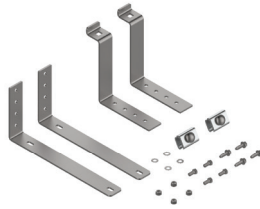

COYOTE LCC Aerial Mounting Bracket Kit for ADSS Applications
Catalog Number: 8003852

COYOTE LCC Pole/Wall Mounting Bracket Kit
Catalog Number: 8003830

COYOTE Universal Mounting Bracket Kit for Handhole Applications
Catalog Number: 8003835

COYOTE® STP-L AND STP-XL MOUNTING BRACKET KITS

Aerial Mounting Bracket Kit - Strand Applications
Catalog Number: 7400033

Pole/Wall Mounting Bracket with Integrated Slack Storage
Catalog Number: 8004214

Pole/Wall Mounting Bracket
Catalog Number: 8004248

Manhole Mounting Bracket
Catalog Number: 80061735

COYOTE® IN-LINE RUNT & TERMINAL CLOSURE (SINGLE CHAMBER) MOUNTING BRACKET KITS

COYOTE In-Line RUNT & Terminal Closure (Single Chamber) Aerial Mounting Bracket Kit for Strand Applications
Catalog Number: 8003797

COYOTE In-Line RUNT & Terminal Closure (Single Chamber) Horizontal Mounting Bracket Kit for Strand Applications
Catalog Number: 8004179

COYOTE In-Line RUNT & Terminal Closure (Single Chamber) Aerial Mounting Bracket Kit for ADSS Applications
Catalog Number: 8003864