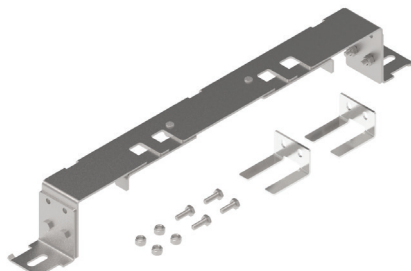

Manhole Mounting Bracket
Catalog Number: 80061735

COYOTE® IN-LINE RUNT & TERMINAL CLOSURE (SINGLE CHAMBER) MOUNTING BRACKET KITS

COYOTE In-Line RUNT & Terminal Closure (Single Chamber) Aerial Mounting Bracket Kit for Strand Applications
Catalog Number: 8003797

COYOTE In-Line RUNT & Terminal Closure (Single Chamber) Horizontal Mounting Bracket Kit for Strand Applications
Catalog Number: 8004179

COYOTE In-Line RUNT & Terminal Closure (Single Chamber) Aerial Mounting Bracket Kit for ADSS Applications
Catalog Number: 8003864

COYOTE In-Line RUNT & Terminal Closure Pole/Wall Mounting Bracket Kit
Catalog Number: 8003703

COYOTE Universal Mounting Bracket Kit for Handhole Applications
Catalog Number: 8003835

COYOTE In-Line RUNT & Terminal Closure Swing Arm for Handhole Applications
Catalog Number: 8003706

COYOTE® TERMINAL CLOSURE (DUAL CHAMBER) MOUNTING BRACKET KITS

COYOTE Terminal Closure (Dual Chamber) Adjustable Offset Aerial Mounting Bracket Kit for Strand Applications
Catalog Number: 8003705

COYOTE In-Line RUNT & Terminal Closure Pole/Wall Mounting Bracket Kit
Catalog Number: 8003703