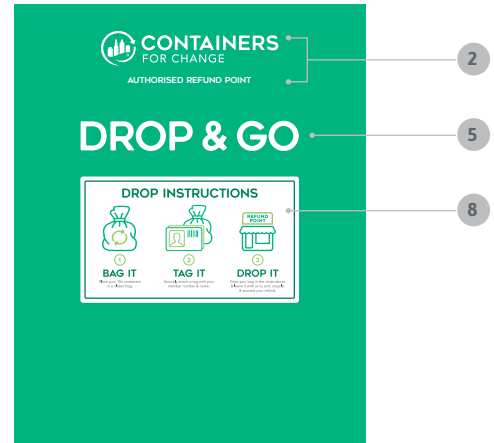

PLEASE NOTE: Artwork dimensions are based on **standard infrastructure specifications**. Operators are to liaise directly with signage suppliers to ensure all artwork is suitably sized for the chosen infrastructure.

**DOWNLOAD
ARTWORK
HERE**

FRONT VIEW

SIDES VIEW

BACK VIEW

	SKU	QTY	SIGNAGE NAME	TYPE	DIMENSIONS (W X H)
1	C4C170	1	Containers for Change Logo	laser cut decal	860mm x 165mm
2	C4C171	1	Logo + Authorised Refund Point - Side	laser cut decal	758mm x 230mm
3	C4C172	1	Logo + Authorised Refund Point - Back	laser cut decal	860mm x 253mm
4	C4C173	1	Drop & Go text - Front	laser cut decal	932mm x 130mm
5	C4C174	1	Drop & Go text - Back	laser cut decal	860mm x 120mm
6	C4C175	1	Return your 10c containers here	laser cut decal	1,285mm x 65mm
7	C4C176	1	Member Number	SAV sticker	550mm x 400mm
8	C4C177	2	Drop Instructions	SAV sticker	934mm x 540mm
9	C4C178	1	"Check for the 10c mark" graphic	SAV sticker	934mm x 743mm