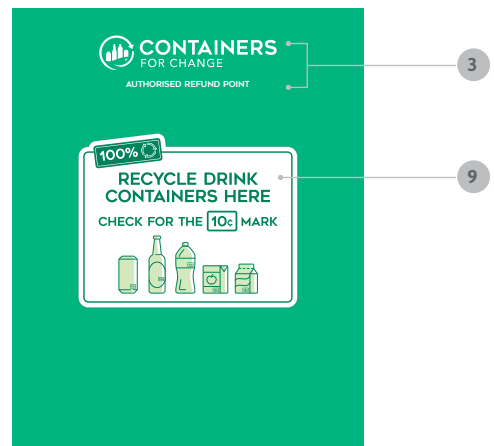

**DOWNLOAD
ARTWORK
HERE**

FRONT VIEW

SIDES VIEW

BACK VIEW

	SKU	QTY	SIGNAGE NAME	TYPE	DIMENSIONS (W X H)
1	C4C170	1	Containers for Change Logo	laser cut decal	860mm x 165mm
2	C4C171	1	Logo + Authorised Refund Point - Side	laser cut decal	758mm x 230mm
3	C4C172	1	Logo + Authorised Refund Point - Back	laser cut decal	860mm x 253mm
4	C4C173	1	Drop & Go text - Front	laser cut decal	932mm x 130mm
5	C4C174	1	Drop & Go text - Back	laser cut decal	860mm x 120mm
6	C4C175	1	Return your 10c containers here	laser cut decal	1,285mm x 65mm
7	C4C176	1	Member Number	SAV sticker	550mm x 400mm
8	C4C177	2	Drop Instructions	SAV sticker	934mm x 540mm
9	C4C178	1	"Check for the 10c mark" graphic	SAV sticker	934mm x 743mm