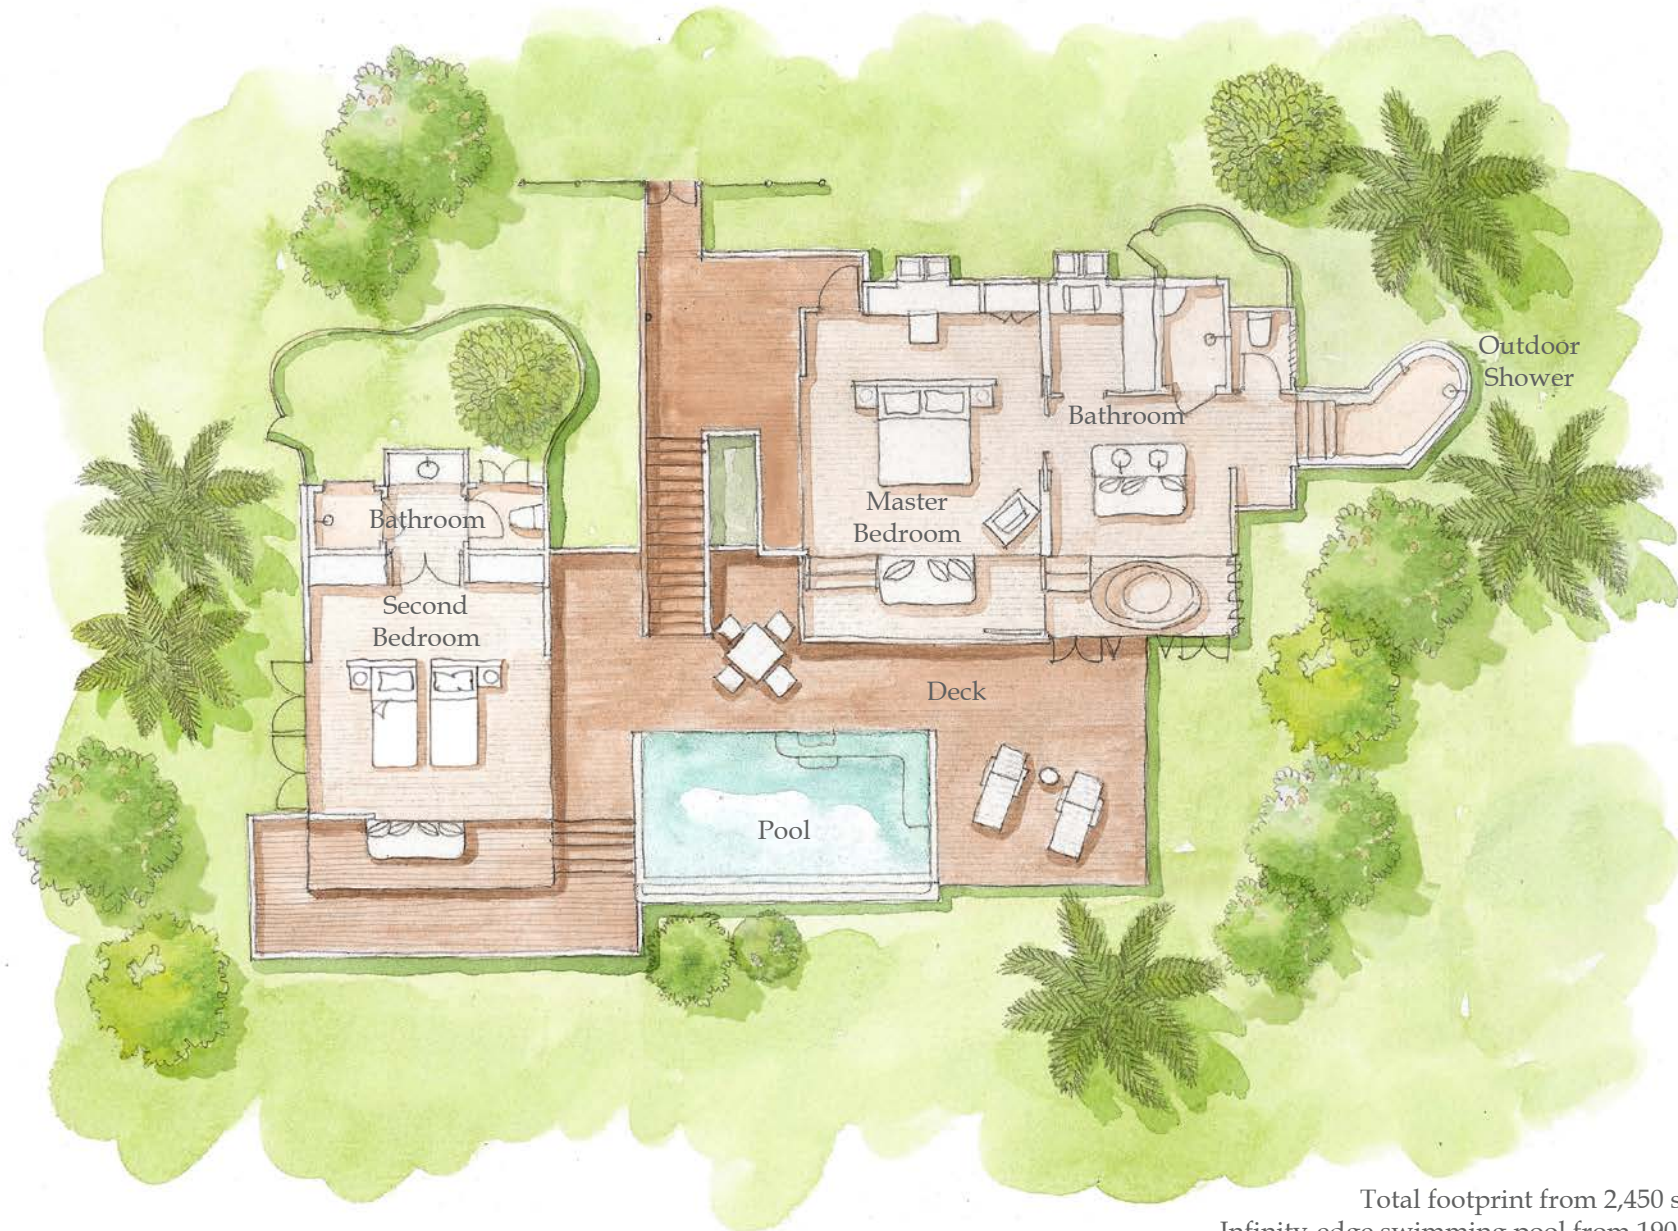

Six Senses Yao Noi Hideaway Two Bedroom Pool Villa

Total footprint from 2,450 sq.ft. (228 sq.m.)
Infinity-edge swimming pool from 190 sq.ft. (18 sq.m.)