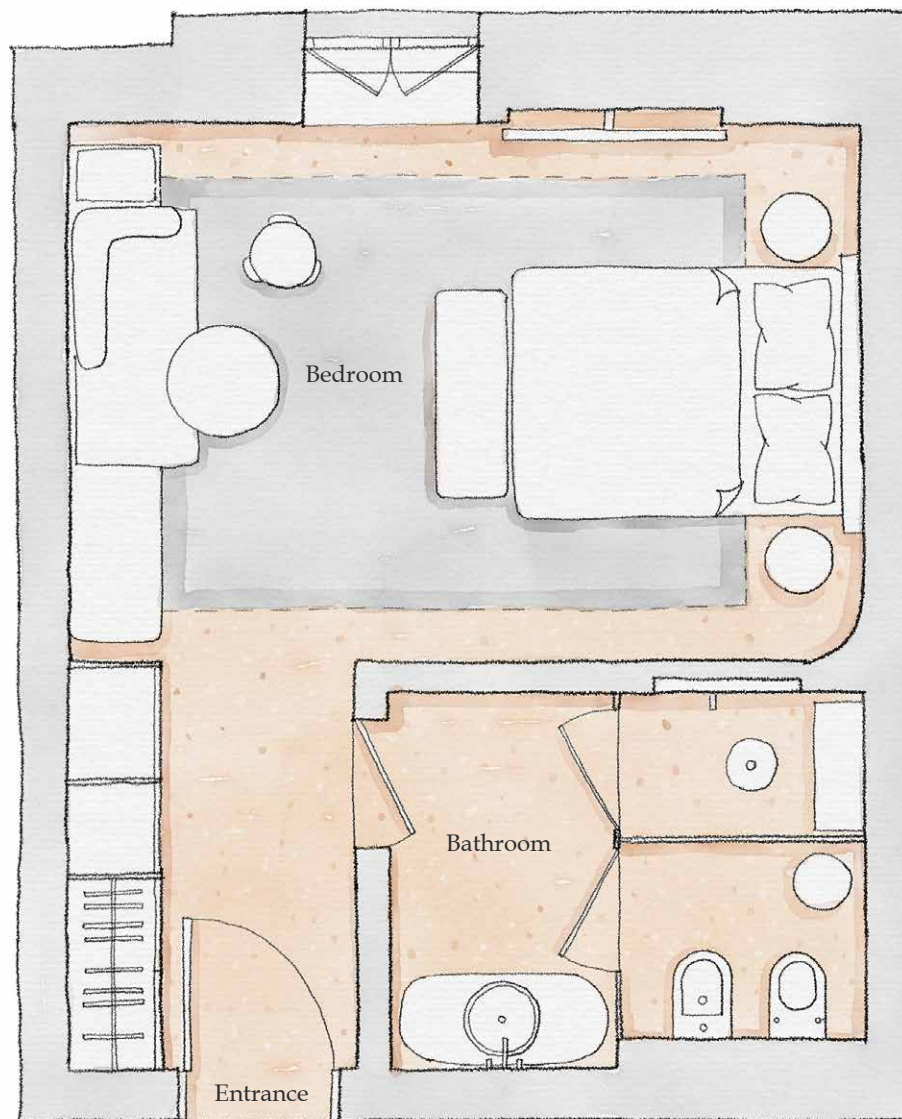

Six Senses Rome
Classic

** Classic Rooms feature a queen size bed.*