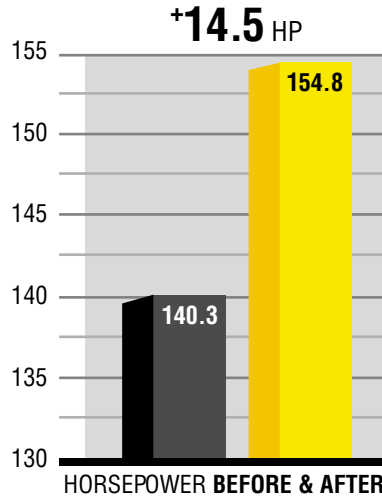

DYNO RESULTS: We were able to restore the vehicle to 154.8 horsepower and 172.5 ft-lbs of torque.

COMPRESSION RESULTS: Compression was restored across all cylinders after the BG service was performed. Results show improvement in the dyno readings for “After EPR” (taken immediately after the service), and “After 44K” (taken after running a full tank of fuel with BG 44K®).