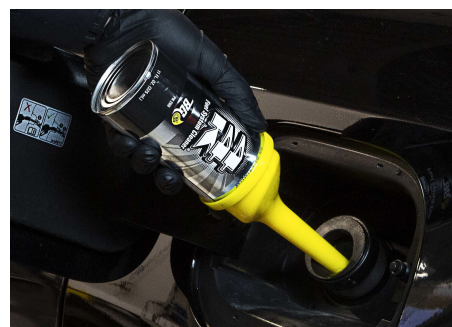

PROBLEM

In GDI engines, high heat and extended oil change intervals create an environment that rapidly breaks down engine oil. This creates oil acids, varnish, sludge, and carbon buildup, which has a substantial effect on internal engine components. Affected areas include oil passages, piston rings, combustion chambers, and injectors. The result is oil consumption, compression loss, and drivability issues such as misfires, power loss, and reduced fuel economy.

SOLUTION

The BG Engine Performance Service is an oil change with specially formulated chemistry to clean and remove deposits from the engine and the fuel system.

BG EPR® is added prior to oil change, dissolves deposits, and is removed with the used oil.

- Dissolves fuel gums
- Restores compression
- Restores power

BG MOA® is added to new oil to protect the engine...extending the life of the engine.

- Fortifies oil
- Protects engine
- Smooths engine operation

BG 44K® is added to fuel tank and continues to clean the fuel system as the vehicle is driven.

- Restores flow in fuel injectors
- Improves drivability
- Restores fuel economy

PERFORMANCE TESTING RESULTS