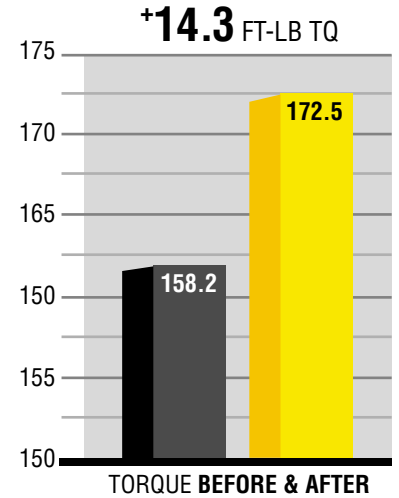

DYNO RESULTS: We were able to restore the vehicle to 154.8 horsepower and 172.5 ft-lbs of torque.

COMPRESSION RESULTS: Compression was restored across all cylinders after the BG service was performed. Results show improvement in the dyno readings for “After EPR” (taken immediately after the service), and “After 44K” (taken after running a full tank of fuel with BG 44K®).