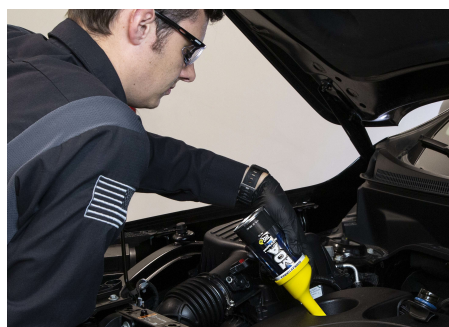

BG MOA® is added to new oil to protect the engine...extending the life of the engine.

- Fortifies oil
- Protects engine
- Smooths engine operation