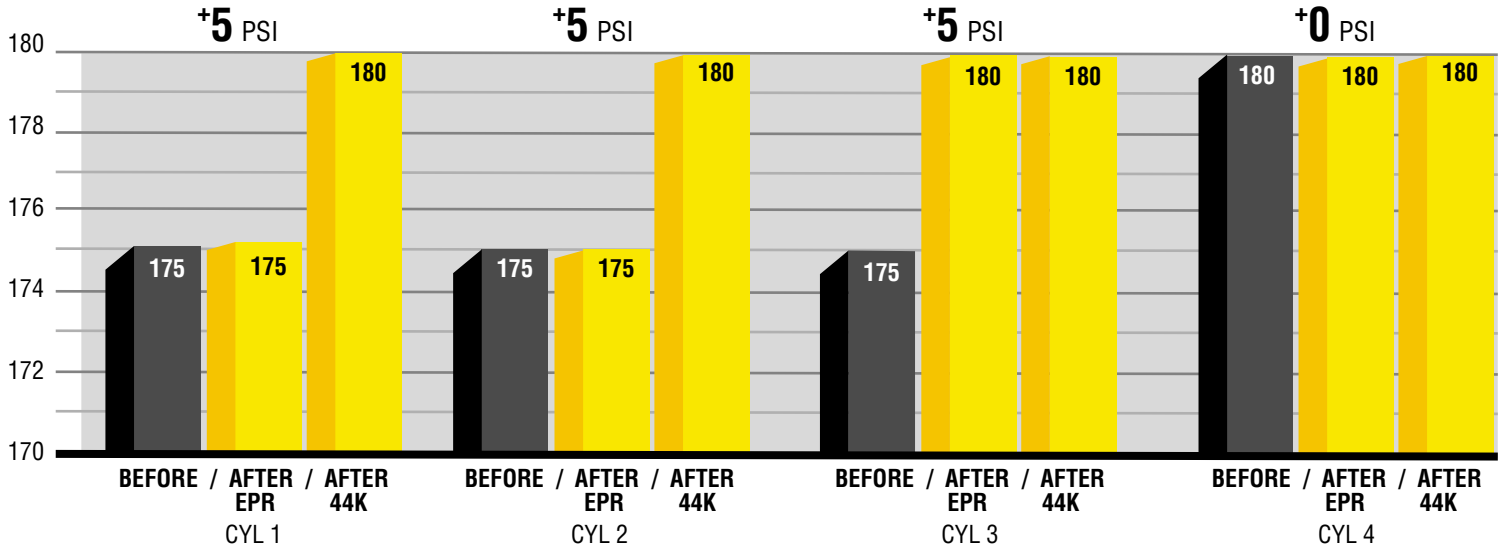

CASE STUDY: BG ENGINE PERFORMANCE SERVICE

SERVICE BG Engine Performance Service

PRODUCTS BG EPR® Engine Performance Restoration®, PN 109
BG Advanced Formula MOA®, PN 115
BG Platinum® 44K®, PN 208

VEHICLE:
2020 GMC Terrain, 1.5L Turbo
32,142 miles (51,727 km)

PROBLEM

In GDI engines, high heat and extended oil change intervals create an environment that rapidly breaks down engine oil. This creates oil acids, varnish, sludge, and carbon buildup, which has a substantial effect on internal engine components. Affected areas include oil passages, piston rings, combustion chambers, and injectors. The result is oil consumption, compression loss, and drivability issues such as misfires, power loss, and reduced fuel economy.

SOLUTION

The BG Engine Performance Service is an oil change with specially formulated chemistry to clean and remove deposits from the engine and the fuel system.

BG EPR® is added prior to oil change, dissolves deposits, and is removed with the used oil.

DYNO RESULTS: We were able to restore the vehicle to 154.8 horsepower and 172.5 ft-lbs of torque.

COMPRESSION RESULTS: Compression was restored across all cylinders after the BG service was performed. Results show improvement in the dyno readings for “After EPR” (taken immediately after the service), and “After 44K” (taken after running a full tank of fuel with BG 44K®).