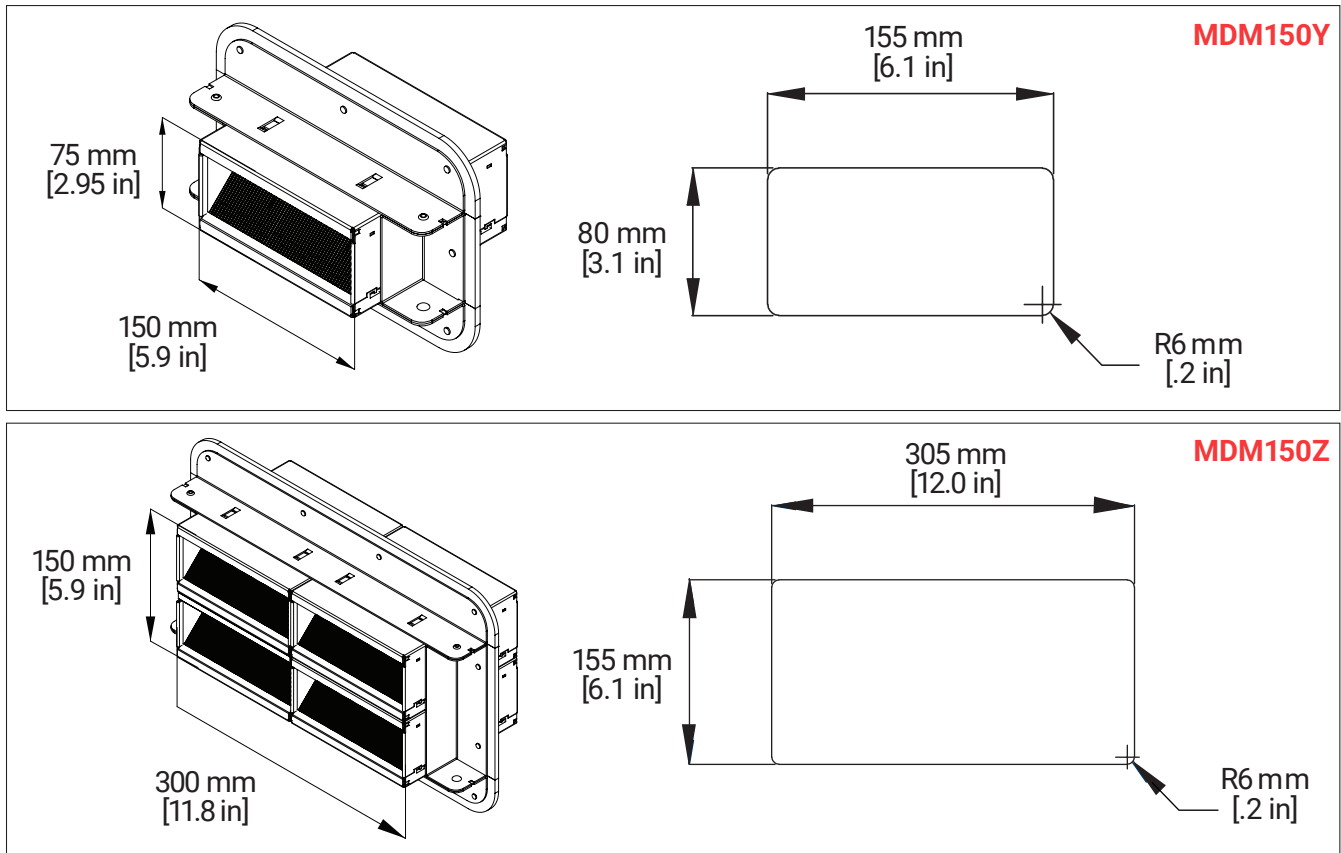

MDM150 Fire-Rated Cable Transit

MDM150Y and MDM150Z - Deck or Bulkhead Installation

Note: Please refer to Type Approval Certificates for insulation requirements and maximum opening dimensions.

MDM150 Fire-Rated Cable Transit

TRANSIT DIMENSIONS				
Catalog Number	(A)		(B)	
	mm	in	mm	in
MDM150Y	250	9.8	175	6.9
MDM150Z	400	15.7	250	9.8

Note: Please refer to Type Approval Certificates for insulation requirements and maximum opening dimensions.