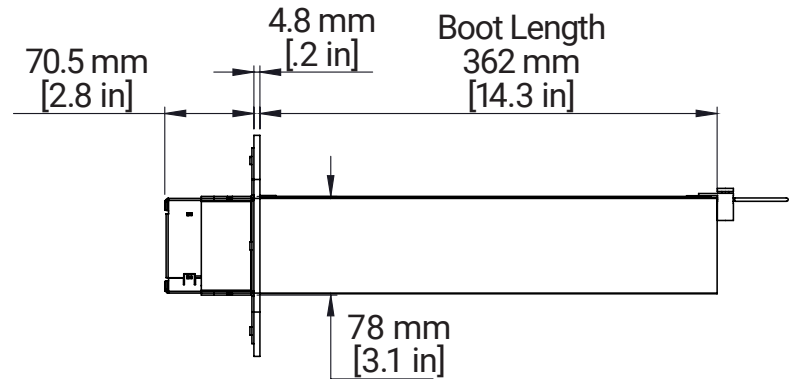

MDM150 Fire-Rated Cable Transit

MDM150Y and MDM150Z - Deck or Bulkhead Installation

Note: Please refer to Type Approval Certificates for insulation requirements and maximum opening dimensions.

MDM150 Fire-Rated Cable Transit

TRANSIT DIMENSIONS				
Catalog Number	(A)		(B)	
	mm	in	mm	in
MDM150Y	250	9.8	175	6.9
MDM150Z	400	15.7	250	9.8

Note: Please refer to Type Approval Certificates for insulation requirements and maximum opening dimensions.