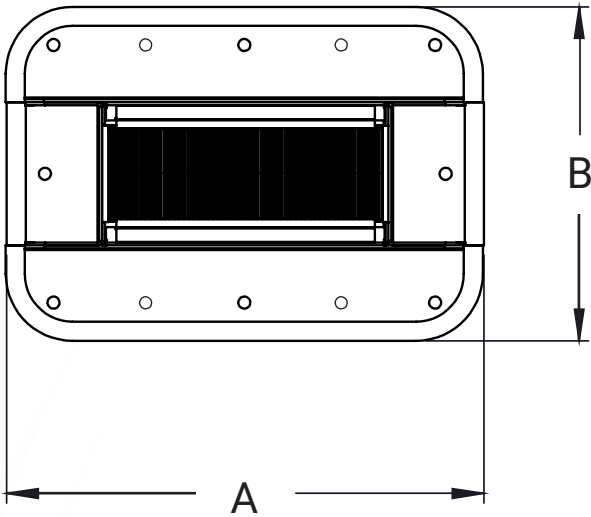

MDM150 Fire-Rated Cable Transit

MDM150Y and MDM150Z - Deck or Bulkhead Installation

Note: Please refer to Type Approval Certificates for insulation requirements and maximum opening dimensions.

MDM150 Fire-Rated Cable Transit

TRANSIT DIMENSIONS				
Catalog Number	(A)		(B)	
	mm	in	mm	in
MDM150Y	250	9.8	175	6.9
MDM150Z	400	15.7	250	9.8

Note: Please refer to Type Approval Certificates for insulation requirements and maximum opening dimensions.