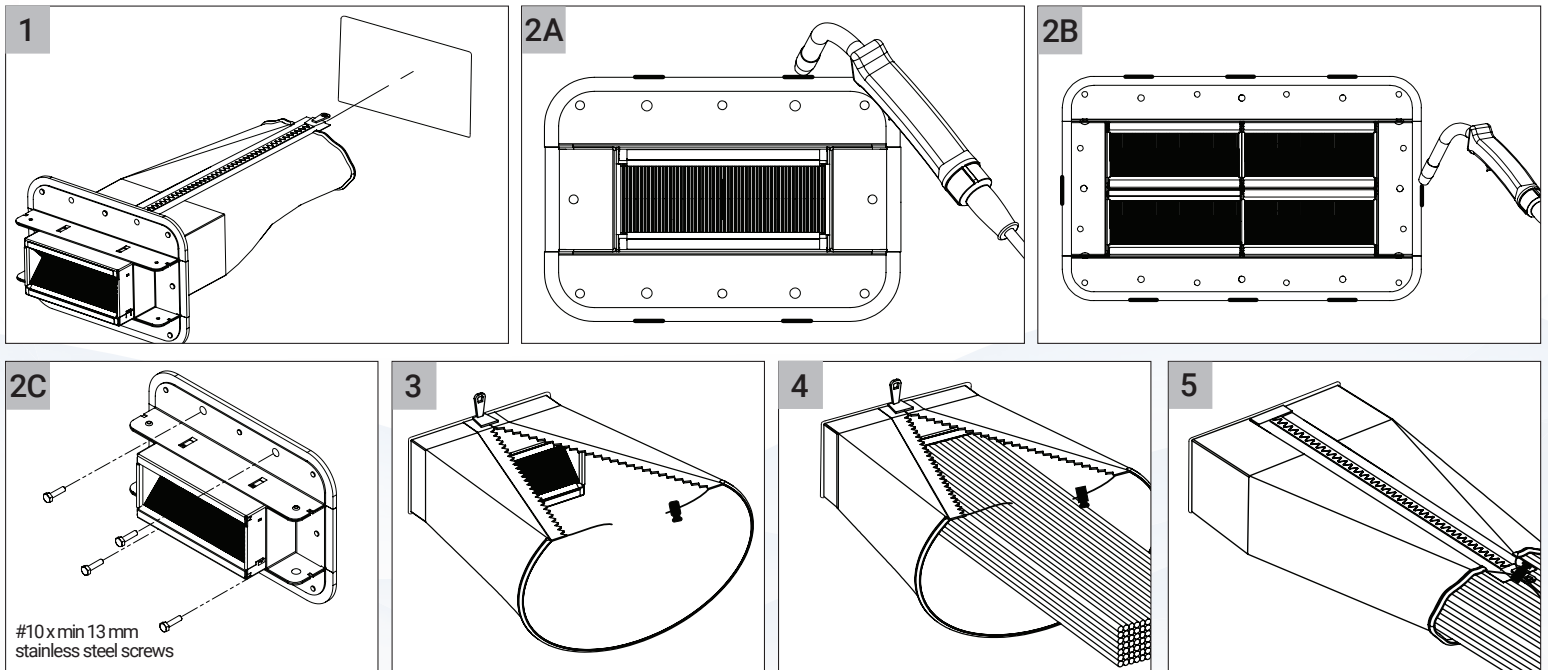

MDM150 Fire-Rated Cable Transit

MDM150Y and MDM150Z - Deck or Bulkhead Installation

Note: Please refer to Type Approval Certificates for insulation requirements and maximum opening dimensions.

MDM150 Fire-Rated Cable Transit

TRANSIT DIMENSIONS				
Catalog Number	(A)		(B)	
	mm	in	mm	in
MDM150Y	250	9.8	175	6.9
MDM150Z	400	15.7	250	9.8

Note: Please refer to Type Approval Certificates for insulation requirements and maximum opening dimensions.