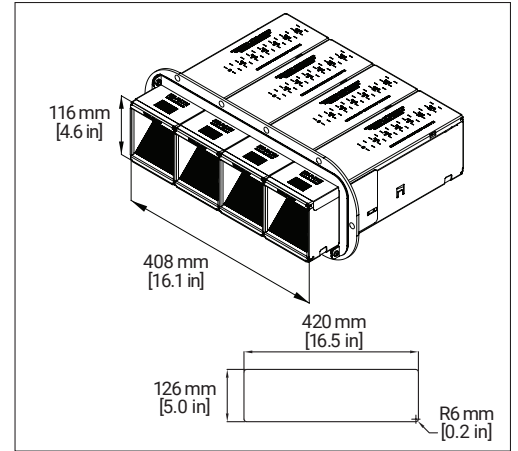

MDM400 Fire-Rated Cable Transit

MDM400A

MDM400C

MDM400G

MDM400 Solid Plate - Deck or Bulkhead Installation

Note: Please refer to Type Approval Certificates for insulation requirements and maximum opening dimensions.

MDM400 Fire-Rated Cable Transit

MDM400 Solid Plate - Transit Dimensions

TRANSIT DIMENSIONS

Catalog Number	(A)		(B)	
	mm	in	mm	in
MDM400A	189	7.4	203	8.0
MDM400C	290	11.4	203	8.0
MDM400G	495	19.5	203	8.0

Note: Please refer to Type Approval Certificates for insulation requirements and maximum opening dimensions.