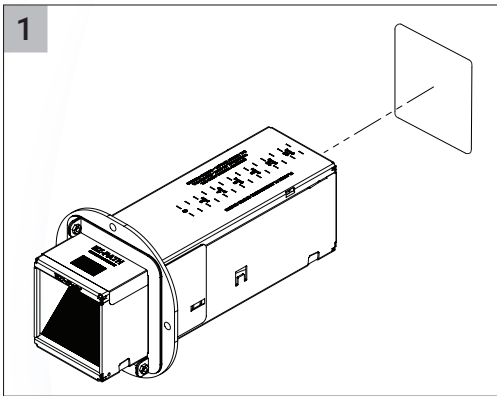

MDM400 Fire-Rated Cable Transit

MDM400A

MDM400C

MDM400G

MDM400 Solid Plate - Deck or Bulkhead Installation

Note: Please refer to Type Approval Certificates for insulation requirements and maximum opening dimensions.

MDM400 Fire-Rated Cable Transit

MDM400 Solid Plate - Transit Dimensions

TRANSIT DIMENSIONS

Catalog Number	(A)		(B)	
	mm	in	mm	in
MDM400A	189	7.4	203	8.0
MDM400C	290	11.4	203	8.0
MDM400G	495	19.5	203	8.0

Note: Please refer to Type Approval Certificates for insulation requirements and maximum opening dimensions.