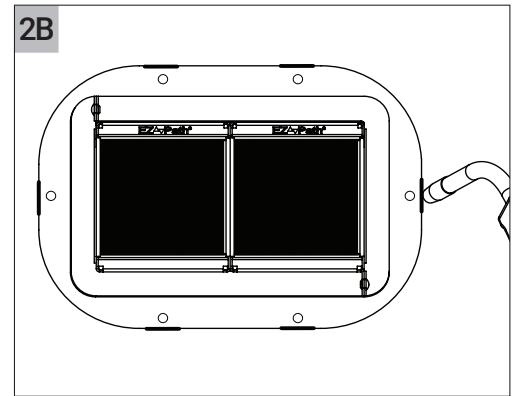

MDM400 Fire-Rated Cable Transit

MDM400A

MDM400C

MDM400G

MDM400 Solid Plate - Deck or Bulkhead Installation

Note: Please refer to Type Approval Certificates for insulation requirements and maximum opening dimensions.

MDM400 Fire-Rated Cable Transit

MDM400 Solid Plate - Transit Dimensions

TRANSIT DIMENSIONS

Catalog Number	(A)		(B)	
	mm	in	mm	in
MDM400A	189	7.4	203	8.0
MDM400C	290	11.4	203	8.0
MDM400G	495	19.5	203	8.0

Note: Please refer to Type Approval Certificates for insulation requirements and maximum opening dimensions.