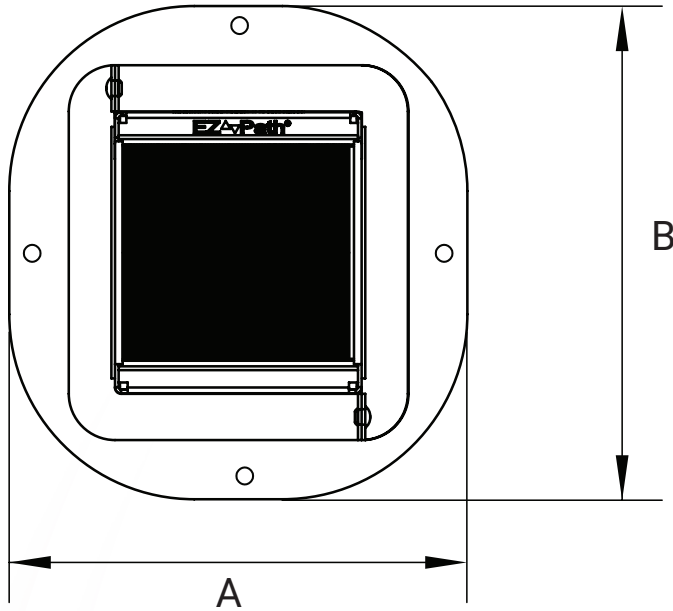

MDM400 Fire-Rated Cable Transit

MDM400A

MDM400C

MDM400G

MDM400 Solid Plate - Deck or Bulkhead Installation

Note: Please refer to Type Approval Certificates for insulation requirements and maximum opening dimensions.

MDM400 Fire-Rated Cable Transit

MDM400 Solid Plate - Transit Dimensions

TRANSIT DIMENSIONS

Catalog Number	(A)		(B)	
	mm	in	mm	in
MDM400A	189	7.4	203	8.0
MDM400C	290	11.4	203	8.0
MDM400G	495	19.5	203	8.0

Note: Please refer to Type Approval Certificates for insulation requirements and maximum opening dimensions.