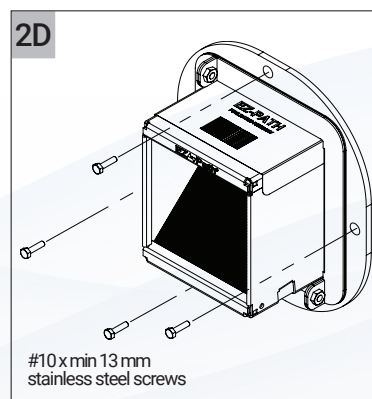

MDM400 Fire-Rated Cable Transit

MDM400A

MDM400C

MDM400G

MDM400 Solid Plate - Deck or Bulkhead Installation

Note: Please refer to Type Approval Certificates for insulation requirements and maximum opening dimensions.

MDM400 Fire-Rated Cable Transit

MDM400 Solid Plate - Transit Dimensions

TRANSIT DIMENSIONS

Catalog Number	(A)		(B)	
	mm	in	mm	in
MDM400A	189	7.4	203	8.0
MDM400C	290	11.4	203	8.0
MDM400G	495	19.5	203	8.0

Note: Please refer to Type Approval Certificates for insulation requirements and maximum opening dimensions.