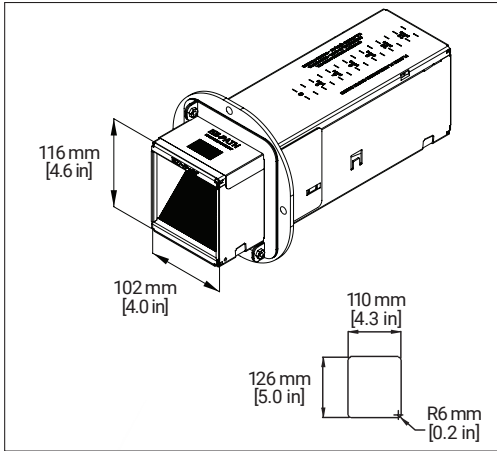

MDM400 Fire-Rated Cable Transit

MDM400A

MDM400C

MDM400G

MDM400 Solid Plate - Deck or Bulkhead Installation

Note: Please refer to Type Approval Certificates for insulation requirements and maximum opening dimensions.

MDM400 Fire-Rated Cable Transit

MDM400 Solid Plate - Transit Dimensions

TRANSIT DIMENSIONS

Catalog Number	(A)		(B)	
	mm	in	mm	in
MDM400A	189	7.4	203	8.0
MDM400C	290	11.4	203	8.0
MDM400G	495	19.5	203	8.0

Note: Please refer to Type Approval Certificates for insulation requirements and maximum opening dimensions.