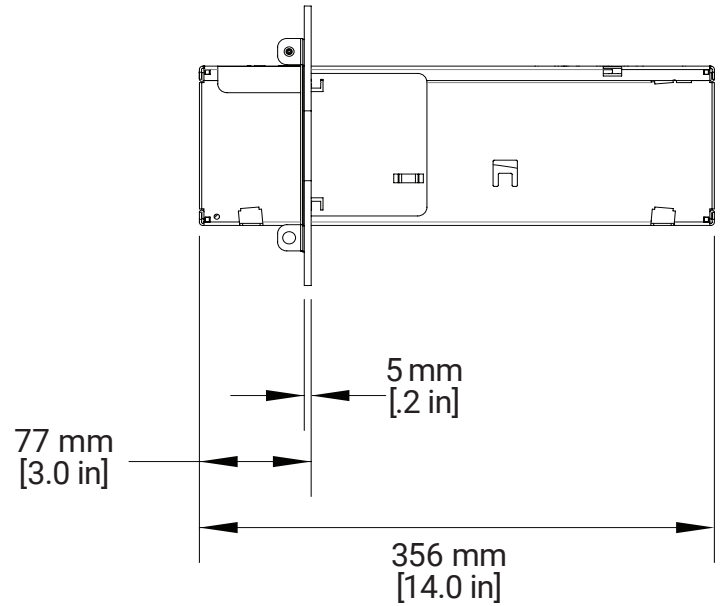

MDM400 Fire-Rated Cable Transit

MDM400A

MDM400C

MDM400G

MDM400 Solid Plate - Deck or Bulkhead Installation

Note: Please refer to Type Approval Certificates for insulation requirements and maximum opening dimensions.

MDM400 Fire-Rated Cable Transit

MDM400 Solid Plate - Transit Dimensions

TRANSIT DIMENSIONS

Catalog Number	(A)		(B)	
	mm	in	mm	in
MDM400A	189	7.4	203	8.0
MDM400C	290	11.4	203	8.0
MDM400G	495	19.5	203	8.0

Note: Please refer to Type Approval Certificates for insulation requirements and maximum opening dimensions.