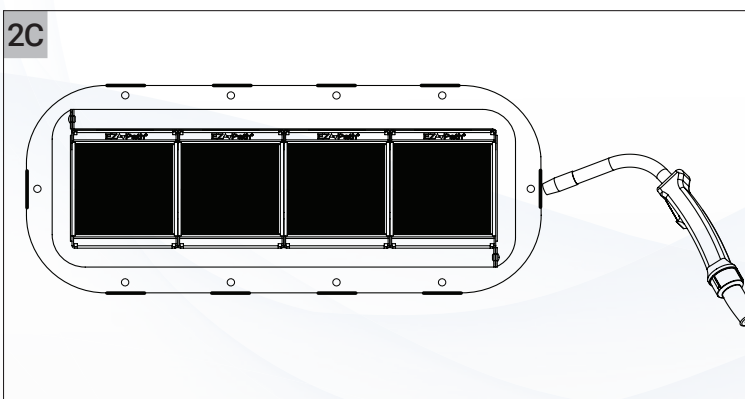

MDM400 Fire-Rated Cable Transit

MDM400A

MDM400C

MDM400G

MDM400 Solid Plate - Deck or Bulkhead Installation

Note: Please refer to Type Approval Certificates for insulation requirements and maximum opening dimensions.

MDM400 Fire-Rated Cable Transit

MDM400 Solid Plate - Transit Dimensions

TRANSIT DIMENSIONS

Catalog Number	(A)		(B)	
	mm	in	mm	in
MDM400A	189	7.4	203	8.0
MDM400C	290	11.4	203	8.0
MDM400G	495	19.5	203	8.0

Note: Please refer to Type Approval Certificates for insulation requirements and maximum opening dimensions.