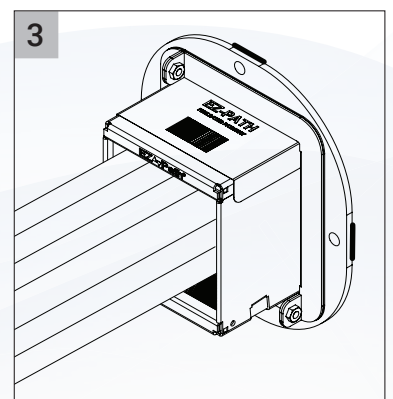

MDM400 Fire-Rated Cable Transit

MDM400A

MDM400C

MDM400G

MDM400 Solid Plate - Deck or Bulkhead Installation

Note: Please refer to Type Approval Certificates for insulation requirements and maximum opening dimensions.

MDM400 Fire-Rated Cable Transit

MDM400 Solid Plate - Transit Dimensions

TRANSIT DIMENSIONS

Catalog Number	(A)		(B)	
	mm	in	mm	in
MDM400A	189	7.4	203	8.0
MDM400C	290	11.4	203	8.0
MDM400G	495	19.5	203	8.0

Note: Please refer to Type Approval Certificates for insulation requirements and maximum opening dimensions.