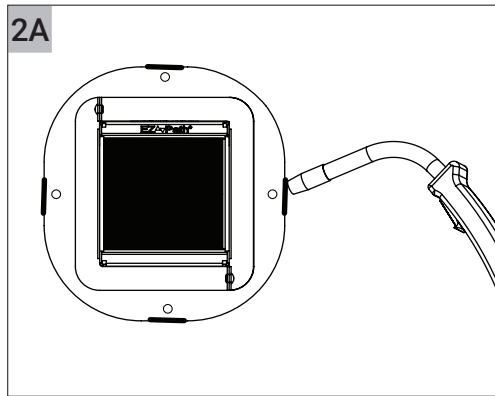

MDM400 Fire-Rated Cable Transit

MDM400A

MDM400C

MDM400G

MDM400 Solid Plate - Deck or Bulkhead Installation

Note: Please refer to Type Approval Certificates for insulation requirements and maximum opening dimensions.

MDM400 Fire-Rated Cable Transit

MDM400 Solid Plate - Transit Dimensions

TRANSIT DIMENSIONS

Catalog Number	(A)		(B)	
	mm	in	mm	in
MDM400A	189	7.4	203	8.0
MDM400C	290	11.4	203	8.0
MDM400G	495	19.5	203	8.0

Note: Please refer to Type Approval Certificates for insulation requirements and maximum opening dimensions.