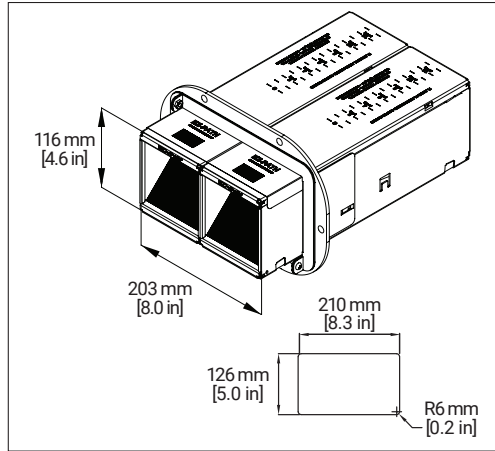

MDM400 Fire-Rated Cable Transit

MDM400A

MDM400C

MDM400G

MDM400 Solid Plate - Deck or Bulkhead Installation

Note: Please refer to Type Approval Certificates for insulation requirements and maximum opening dimensions.

MDM400 Fire-Rated Cable Transit

MDM400 Solid Plate - Transit Dimensions

TRANSIT DIMENSIONS

Catalog Number	(A)		(B)	
	mm	in	mm	in
MDM400A	189	7.4	203	8.0
MDM400C	290	11.4	203	8.0
MDM400G	495	19.5	203	8.0

Note: Please refer to Type Approval Certificates for insulation requirements and maximum opening dimensions.