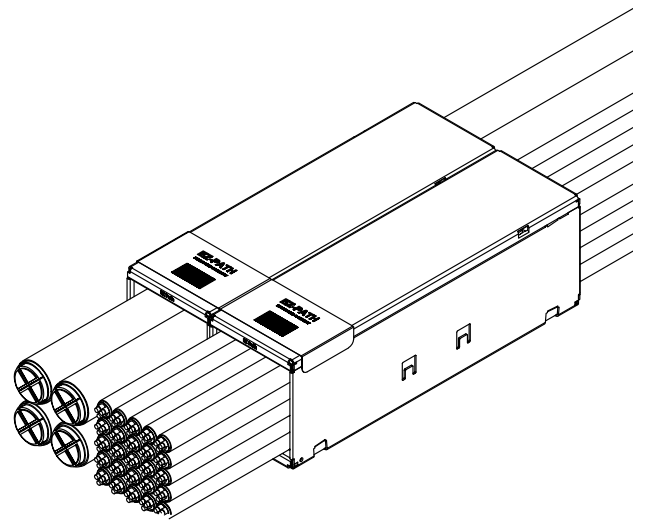

Maximum cable capacity. Cable loading area = 92 x 85 mm

Cable diameter (mm)	Cable capacity	Cable diameter (mm)	Cable capacity	Cable diameter (mm)	Cable capacity	Cable diameter (mm)	Cable capacity
Ø 3	868	Ø 7	156	Ø 14	36	Ø 21	16
Ø 3.5	648	Ø 8	110	Ø 15	30	Ø 22	12
Ø 4	483	Ø 9	90	Ø 16	25	Ø 25	9
Ø 5	323	Ø 10	72	Ø 17	25	Ø 30	6
Ø 5.5	255	Ø 11	56	Ø 18	20	Ø 35	4
Ø 6	210	Ø 12	49	Ø 19	20	Ø 50	2
Ø 6.5	182	Ø 13	42	Ø 20	16	Ø 80	1

The maximum cable capacity listed in this document may be affected by the cable diameter tolerance, cable roundness, cable position, cables combination and installation method.

Some examples :