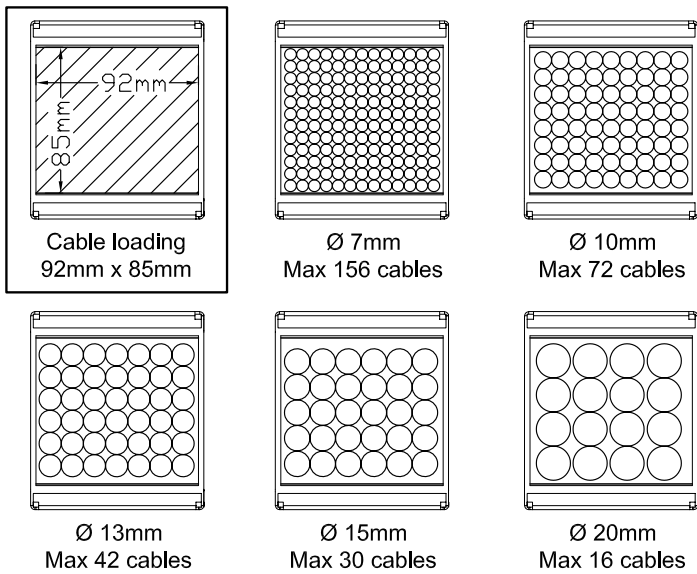

Maximum cable capacity. Cable loading area = 92 x 85 mm

Cable diameter (mm)	Cable capacity	Cable diameter (mm)	Cable capacity	Cable diameter (mm)	Cable capacity	Cable diameter (mm)	Cable capacity
Ø 3	868	Ø 7	156	Ø 14	36	Ø 21	16
Ø 3.5	648	Ø 8	110	Ø 15	30	Ø 22	12
Ø 4	483	Ø 9	90	Ø 16	25	Ø 25	9
Ø 5	323	Ø 10	72	Ø 17	25	Ø 30	6
Ø 5.5	255	Ø 11	56	Ø 18	20	Ø 35	4
Ø 6	210	Ø 12	49	Ø 19	20	Ø 50	2
Ø 6.5	182	Ø 13	42	Ø 20	16	Ø 80	1

The maximum cable capacity listed in this document may be affected by the cable diameter tolerance, cable roundness, cable position, cables combination and installation method.

Some examples :