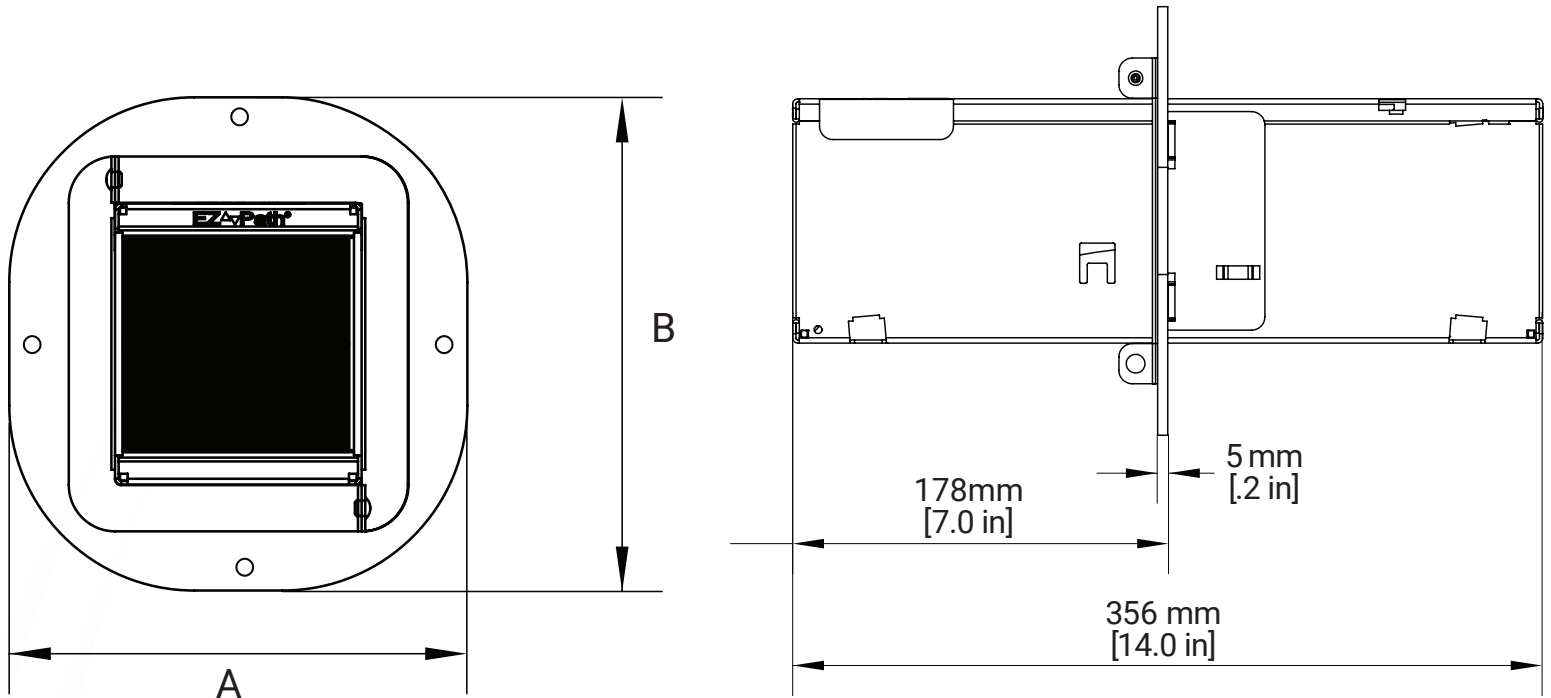

MDM400 Fire-Rated Cable Transit

MDM400K

MDM400L

MDM400M

MDM400 Solid, Centered Plate - Deck or Bulkhead Installation

Note: Please refer to Type Approval Certificates for insulation requirements and maximum opening dimensions.

MDM400 Fire-Rated Cable Transit

MDM400 Solid, Centered Plate - Transit Dimensions

TRANSIT DIMENSIONS				
Catalog Number	(A)		(B)	
	mm	in	mm	in
MDM400K	189	7.4	203	8.0
MDM400L	290	11.4	203	8.0
MDM400M	495	19.5	203	8.0