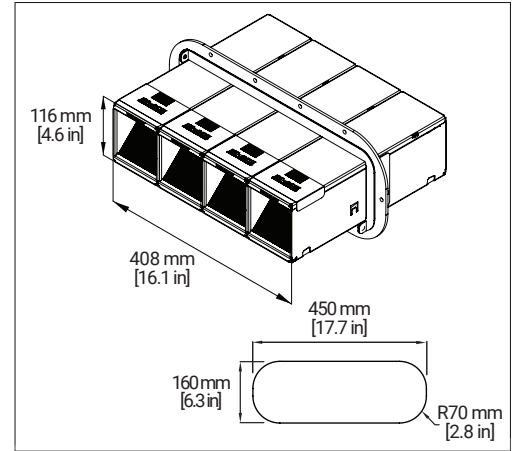

MDM400 Fire-Rated Cable Transit

MDM400K

MDM400L

MDM400M

MDM400 Solid, Centered Plate - Deck or Bulkhead Installation

Note: Please refer to Type Approval Certificates for insulation requirements and maximum opening dimensions.

MDM400 Fire-Rated Cable Transit

MDM400 Solid, Centered Plate - Transit Dimensions

TRANSIT DIMENSIONS				
Catalog Number	(A)		(B)	
	mm	in	mm	in
MDM400K	189	7.4	203	8.0
MDM400L	290	11.4	203	8.0
MDM400M	495	19.5	203	8.0