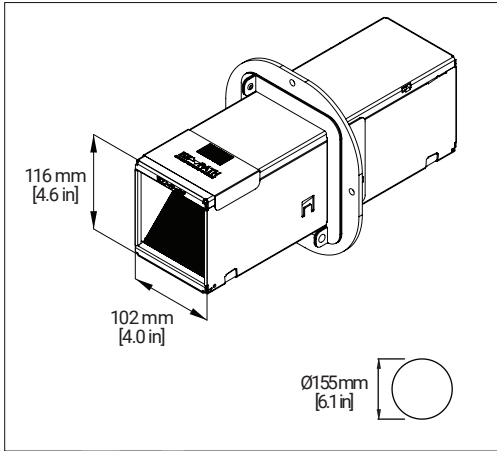

MDM400 Fire-Rated Cable Transit

MDM400K

MDM400L

MDM400M

MDM400 Solid, Centered Plate - Deck or Bulkhead Installation

Note: Please refer to Type Approval Certificates for insulation requirements and maximum opening dimensions.

MDM400 Fire-Rated Cable Transit

MDM400 Solid, Centered Plate - Transit Dimensions

TRANSIT DIMENSIONS				
Catalog Number	(A)		(B)	
	mm	in	mm	in
MDM400K	189	7.4	203	8.0
MDM400L	290	11.4	203	8.0
MDM400M	495	19.5	203	8.0