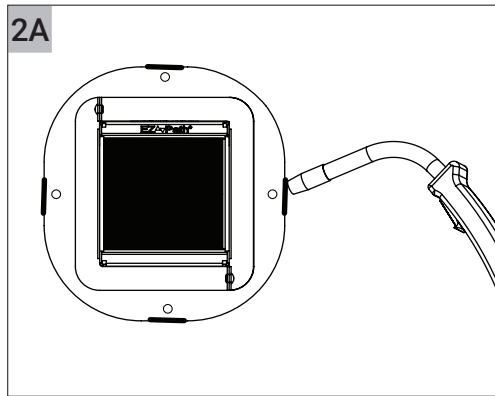

MDM400 Fire-Rated Cable Transit

MDM400K

MDM400L

MDM400M

MDM400 Solid, Centered Plate - Deck or Bulkhead Installation

Note: Please refer to Type Approval Certificates for insulation requirements and maximum opening dimensions.

MDM400 Fire-Rated Cable Transit

MDM400 Solid, Centered Plate - Transit Dimensions

TRANSIT DIMENSIONS				
Catalog Number	(A)		(B)	
	mm	in	mm	in
MDM400K	189	7.4	203	8.0
MDM400L	290	11.4	203	8.0
MDM400M	495	19.5	203	8.0