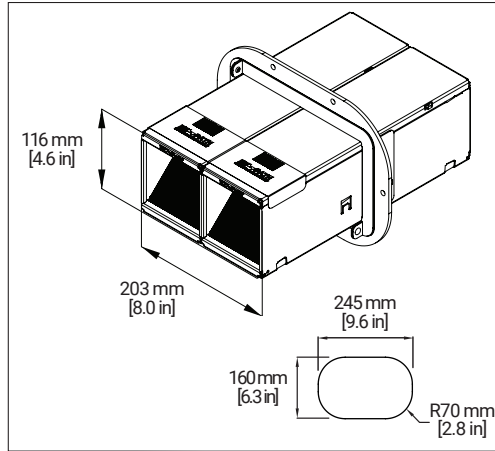

MDM400 Fire-Rated Cable Transit

MDM400K

MDM400L

MDM400M

MDM400 Solid, Centered Plate - Deck or Bulkhead Installation

Note: Please refer to Type Approval Certificates for insulation requirements and maximum opening dimensions.

MDM400 Fire-Rated Cable Transit

MDM400 Solid, Centered Plate - Transit Dimensions

TRANSIT DIMENSIONS				
Catalog Number	(A)		(B)	
	mm	in	mm	in
MDM400K	189	7.4	203	8.0
MDM400L	290	11.4	203	8.0
MDM400M	495	19.5	203	8.0