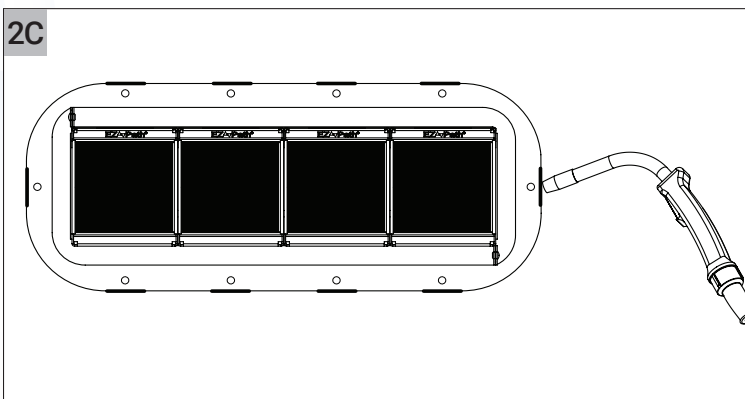

MDM400 Fire-Rated Cable Transit

MDM400K

MDM400L

MDM400M

MDM400 Solid, Centered Plate - Deck or Bulkhead Installation

Note: Please refer to Type Approval Certificates for insulation requirements and maximum opening dimensions.

MDM400 Fire-Rated Cable Transit

MDM400 Solid, Centered Plate - Transit Dimensions

TRANSIT DIMENSIONS				
Catalog Number	(A)		(B)	
	mm	in	mm	in
MDM400K	189	7.4	203	8.0
MDM400L	290	11.4	203	8.0
MDM400M	495	19.5	203	8.0