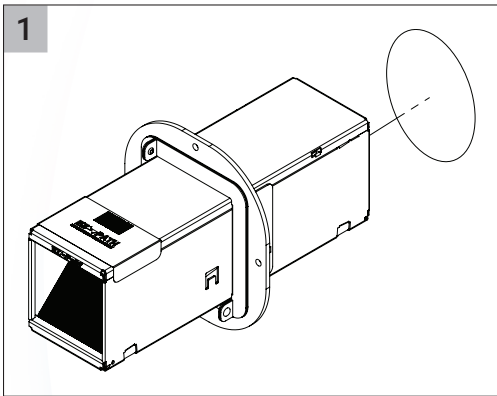

MDM400 Fire-Rated Cable Transit

MDM400K

MDM400L

MDM400M

MDM400 Solid, Centered Plate - Deck or Bulkhead Installation

Note: Please refer to Type Approval Certificates for insulation requirements and maximum opening dimensions.

MDM400 Fire-Rated Cable Transit

MDM400 Solid, Centered Plate - Transit Dimensions

TRANSIT DIMENSIONS				
Catalog Number	(A)		(B)	
	mm	in	mm	in
MDM400K	189	7.4	203	8.0
MDM400L	290	11.4	203	8.0
MDM400M	495	19.5	203	8.0