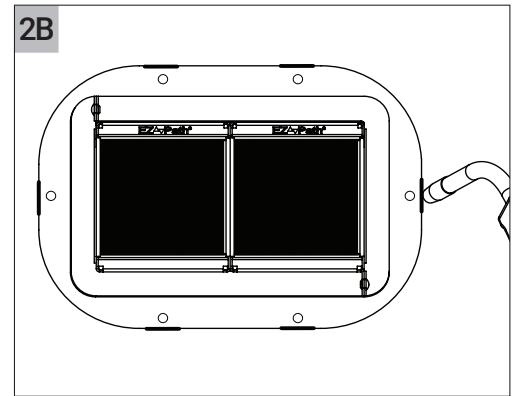

MDM400 Fire-Rated Cable Transit

MDM400K

MDM400L

MDM400M

MDM400 Solid, Centered Plate - Deck or Bulkhead Installation

Note: Please refer to Type Approval Certificates for insulation requirements and maximum opening dimensions.

MDM400 Fire-Rated Cable Transit

MDM400 Solid, Centered Plate - Transit Dimensions

TRANSIT DIMENSIONS				
Catalog Number	(A)		(B)	
	mm	in	mm	in
MDM400K	189	7.4	203	8.0
MDM400L	290	11.4	203	8.0
MDM400M	495	19.5	203	8.0