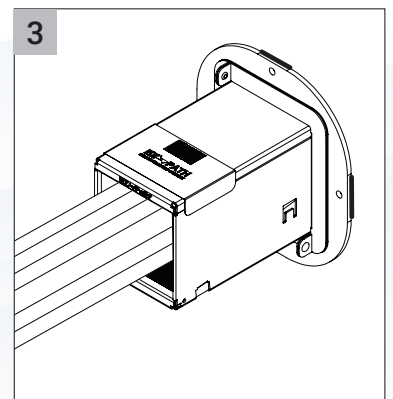

MDM400 Fire-Rated Cable Transit

MDM400K

MDM400L

MDM400M

MDM400 Solid, Centered Plate - Deck or Bulkhead Installation

Note: Please refer to Type Approval Certificates for insulation requirements and maximum opening dimensions.

MDM400 Fire-Rated Cable Transit

MDM400 Solid, Centered Plate - Transit Dimensions

TRANSIT DIMENSIONS				
Catalog Number	(A)		(B)	
	mm	in	mm	in
MDM400K	189	7.4	203	8.0
MDM400L	290	11.4	203	8.0
MDM400M	495	19.5	203	8.0