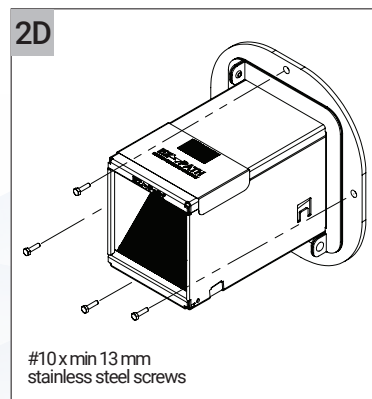

MDM400 Fire-Rated Cable Transit

MDM400K

MDM400L

MDM400M

MDM400 Solid, Centered Plate - Deck or Bulkhead Installation

Note: Please refer to Type Approval Certificates for insulation requirements and maximum opening dimensions.

MDM400 Fire-Rated Cable Transit

MDM400 Solid, Centered Plate - Transit Dimensions

TRANSIT DIMENSIONS				
Catalog Number	(A)		(B)	
	mm	in	mm	in
MDM400K	189	7.4	203	8.0
MDM400L	290	11.4	203	8.0
MDM400M	495	19.5	203	8.0