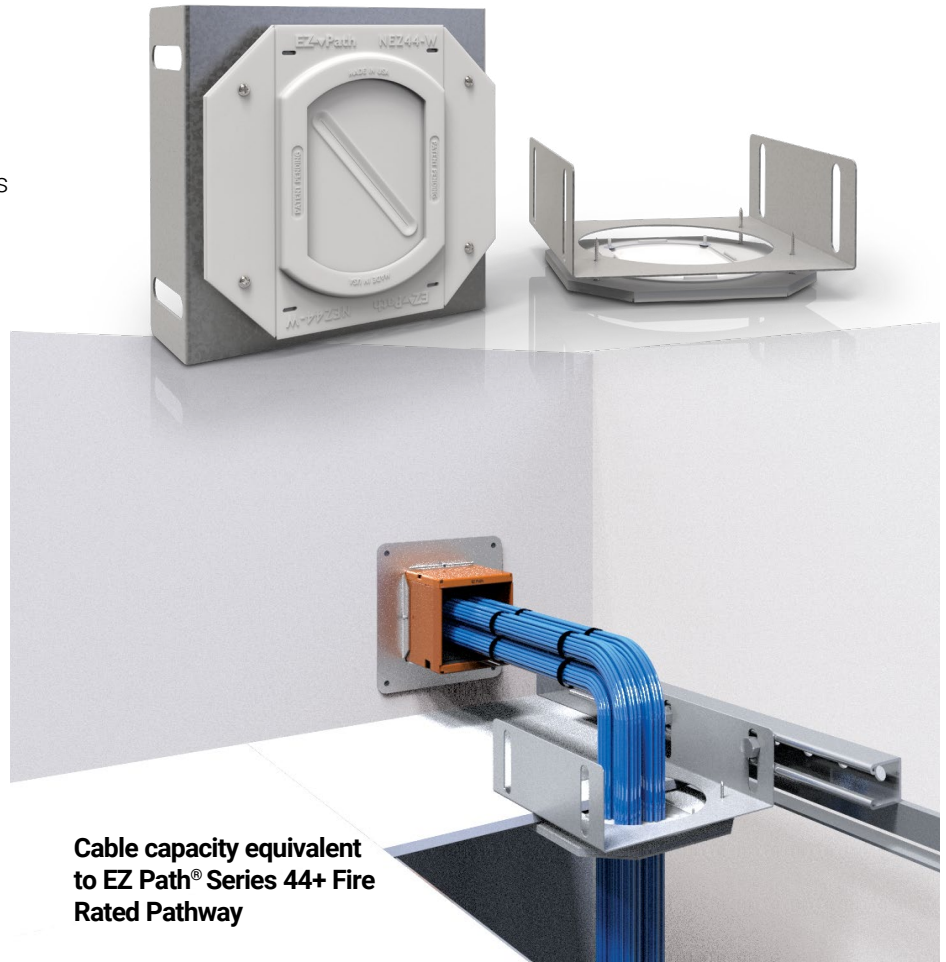

Series 44NEZ Smoke & Acoustical Ceiling Pathway

EZ Path® Series 44NEZ Smoke and Acoustical Pathway Ceiling Kit is a factory manufactured cable pathway solution for cabling penetrations in non-fire-rated ceilings. EZ Path® Series 44NEZ is a maintenance-free cabling solution that allows from 0 to 100% visual fill of cables while maintaining exceptional smoke and acoustical ratings.

Features & Benefits

- Matches the cable capacity of the EZ-Path Series 44+
- Installs as a single pathway or gangs of three devices
- Allows for easy moves, adds, and changes
- White color to blend with most ceilings

Cable capacity equivalent to EZ Path® Series 44+ Fire Rated Pathway

ORDERING INFORMATION - NON-FIRE-RATED CEILINGS

Catalog Number	UPC Number	Description	(UOM) Qty.	Case Qty.	Weight (Each)
NEZ44CK	730573111741	Smoke and Acoustical Pathway Ceiling Kit (White) 	1	4	1.95 lbs (4.23 kg)
NEZ344CK	730573111819	Smoke and Acoustical Pathway 3-Gang Ceiling Kit (White) 	1	4	1.95 lbs (4.23 kg)