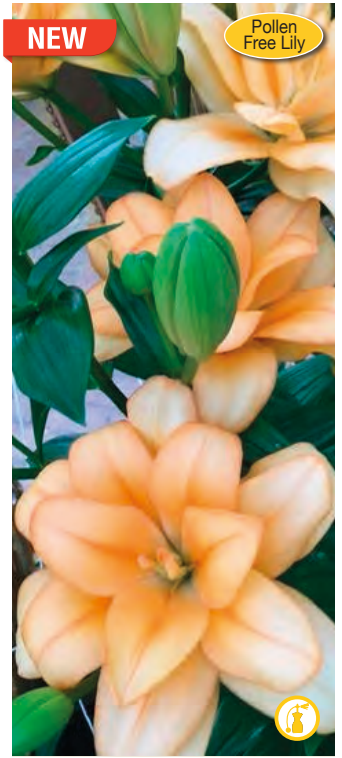

NEW
Lilium Orange King
Asiatic (Double) Zone 3-9 Height: 28-36" Summer

PROVEN WINNERS®

UNIT			Packages Per Unit	Bulbs Per Package	Bulb Size
PWS-15	6513-830-003	Lilium Beverly Dreams	10	3	16/18 cm
PWS-16	6513-830-004	Lilium Empoli	10	3	16/18 cm
PWS-17	6513-820-001	Lilium Fancy Dance	10	3	16/18 cm
PWS-18	6513-820-002	Lilium Orange King	10	3	16/18 cm
PWS-19	6513-830-005	Lilium Saltarello	10	3	16/18 cm
PWS-20	6513-830-006	Lilium Villa Blanca	10	3	16/18 cm

THE ICON ABOVE APPLIES TO ALL ITEMS LISTED ON THIS PAGE