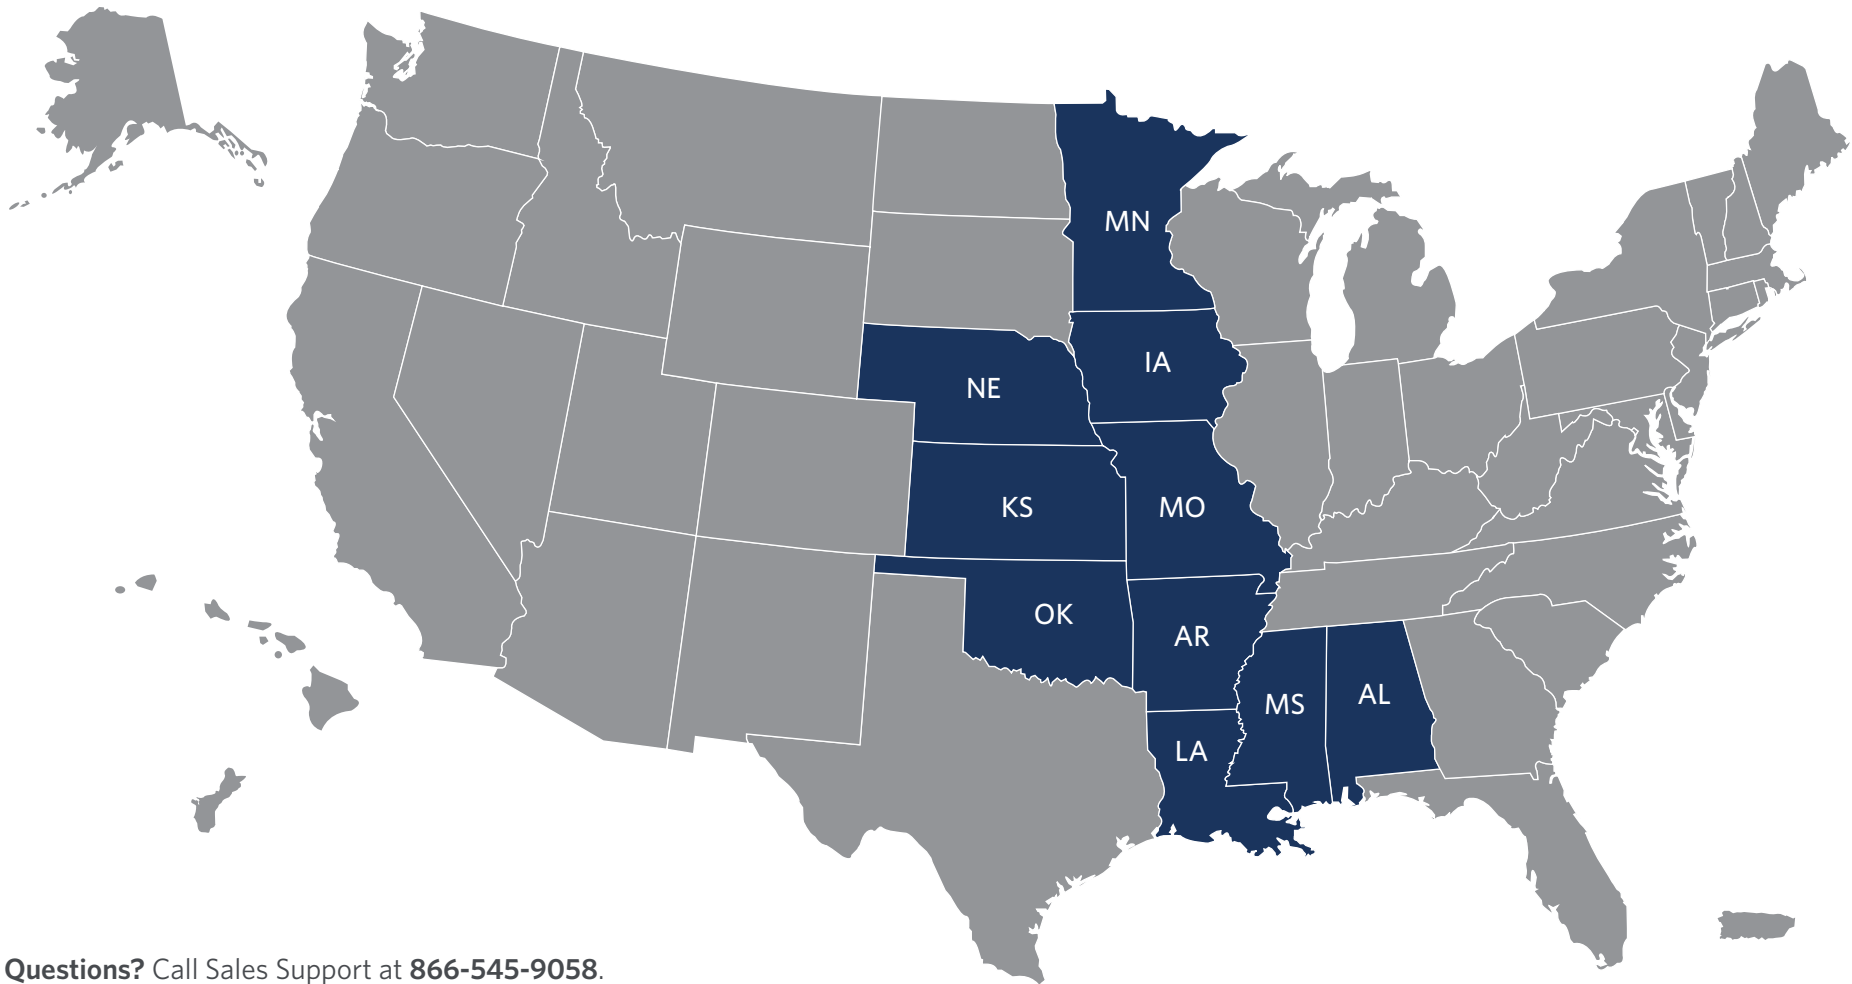

HEARTLAND TERRITORY

Which team to call? Our territory support is based on the location of your home office or general agency. **We're here to help.**

General questions? Call Sales Support at **866-545-9058**.

Questions? Call Sales Support at **866-545-9058**.

JEREMIAH TACKER
Regional Vice President
319-721-4212
jeremiah.tacker@transamerica.com

JAMES WHEATLEY
Internal Wholesaler
720-482-6556
james.wheatley@transamerica.com

JASON GILSTRAP
Internal Wholesaler
720-488-7833
jason.gilstrap@transamerica.com