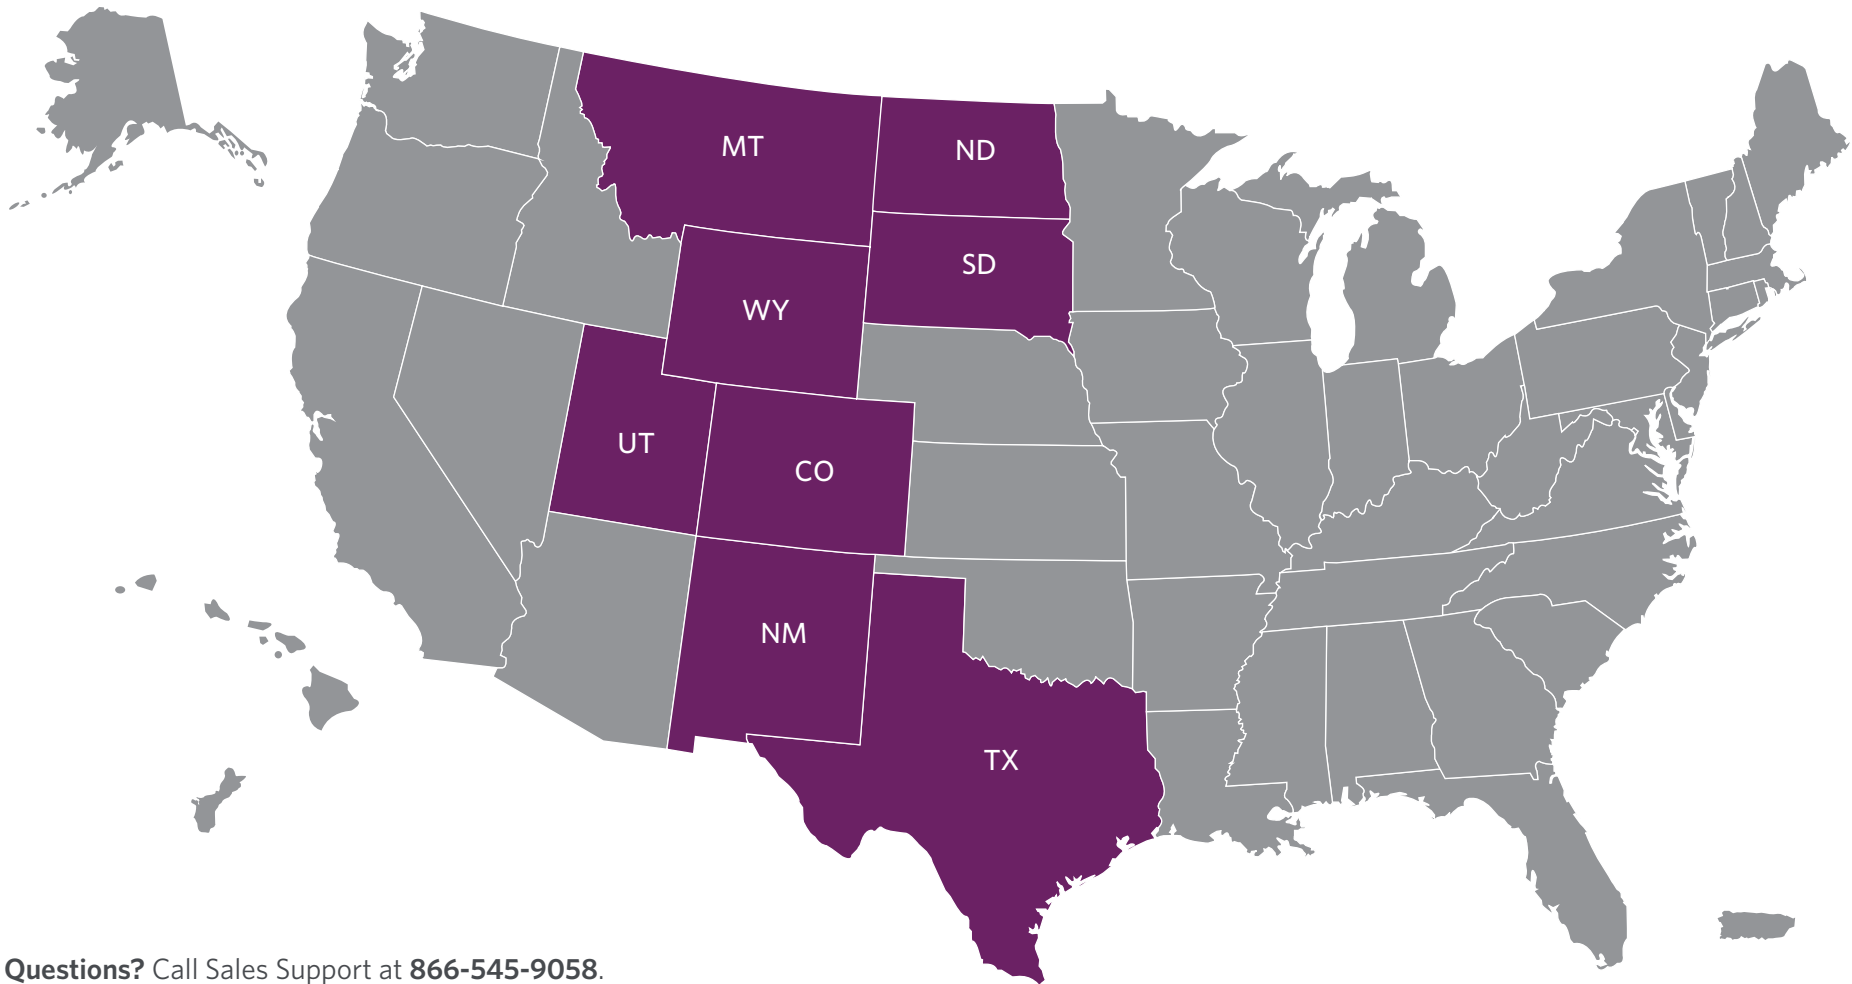

CENTRAL TERRITORY

Which team to call? Our territory support is based on the location of your home office or general agency. **We're here to help.**

General questions? Call Sales Support at **866-545-9058**.

Questions? Call Sales Support at **866-545-9058**.

STEVE BOUSLOG
Regional Vice President
720-614-3000
steve.bouslog@transamerica.com

TATE CHRISTIE
Internal Wholesaler
720-488-7879
tate.christie@transamerica.com

XAVIER GERKEN
Internal Wholesaler
720-493-2447
xavier.gerken@transamerica.com