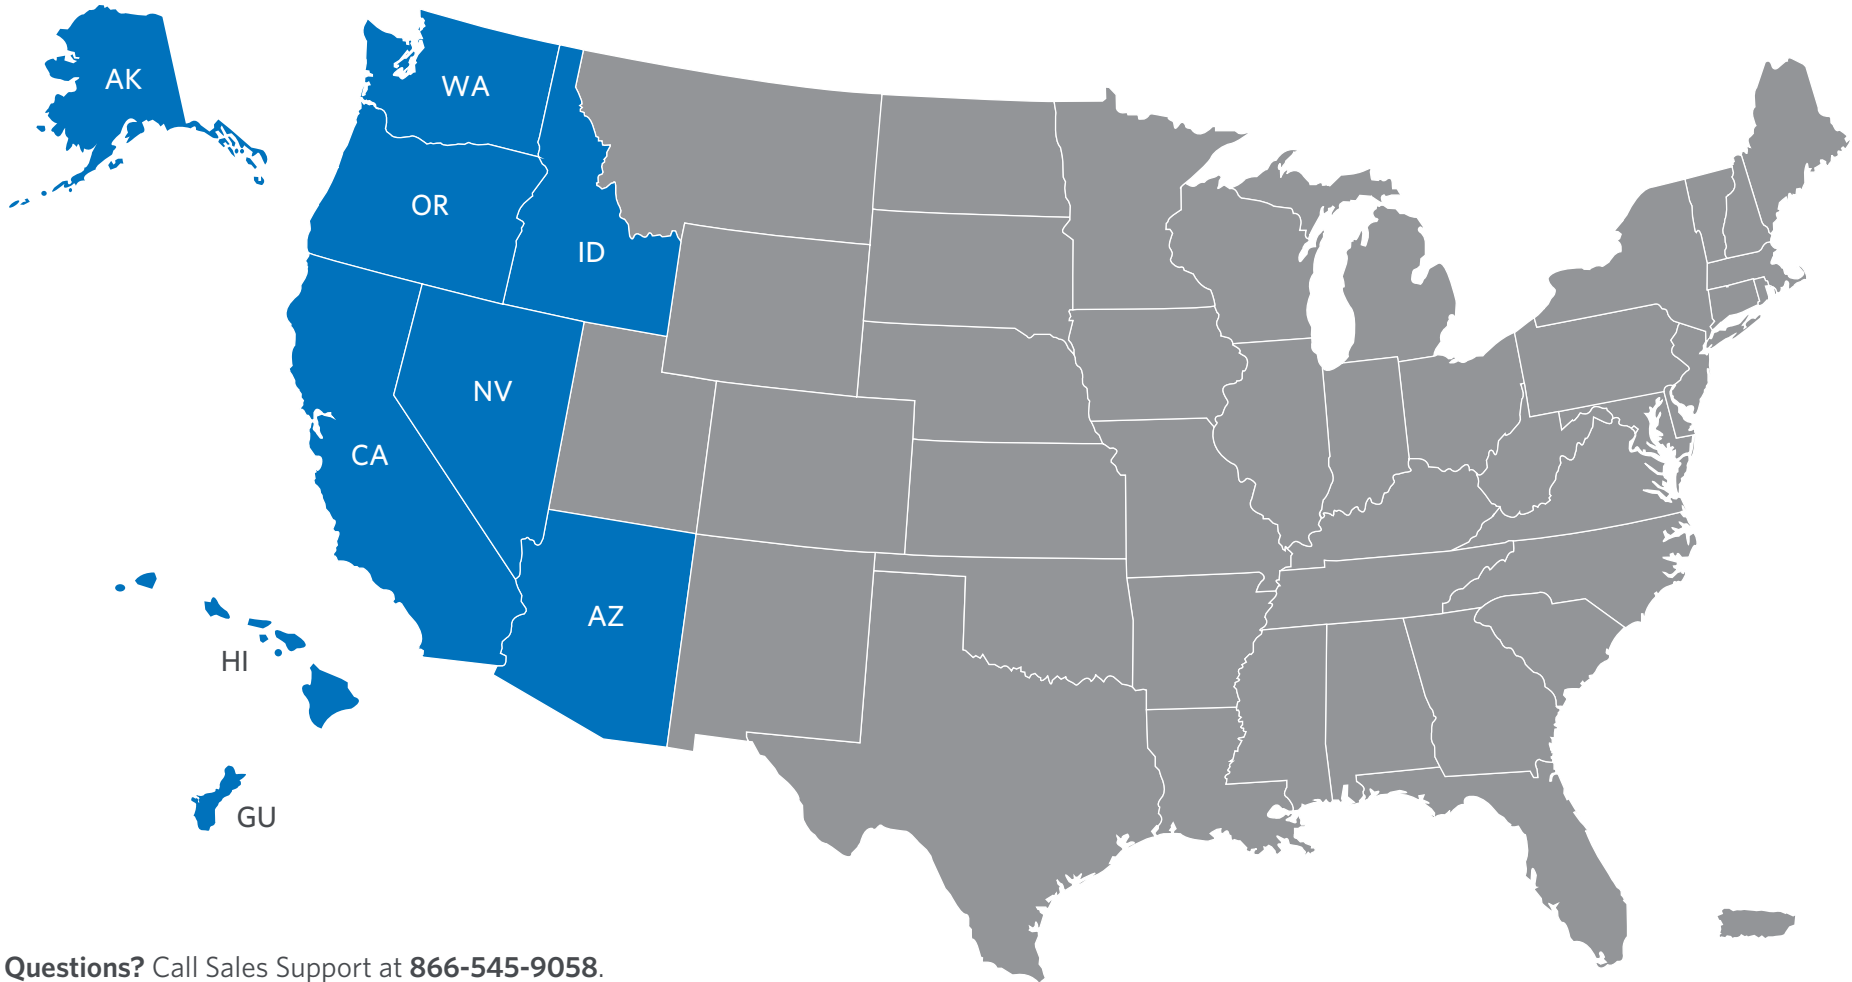

WEST TERRITORY

Which team to call? Our territory support is based on the location of your home office or general agency. **We're here to help.**

General questions? Call Sales Support at **866-545-9058**.

Questions? Call Sales Support at **866-545-9058**.

JOE HEINRICH
Regional Vice President
858-361-7224
joseph.heinrich@transamerica.com

RONALD HEYWOOD
Internal Wholesaler
720-482-8847
ronald.heywood@transamerica.com

CATHERINE SCHROEDER
Internal Wholesaler
303-383-5209
catherine.schroeder@transamerica.com