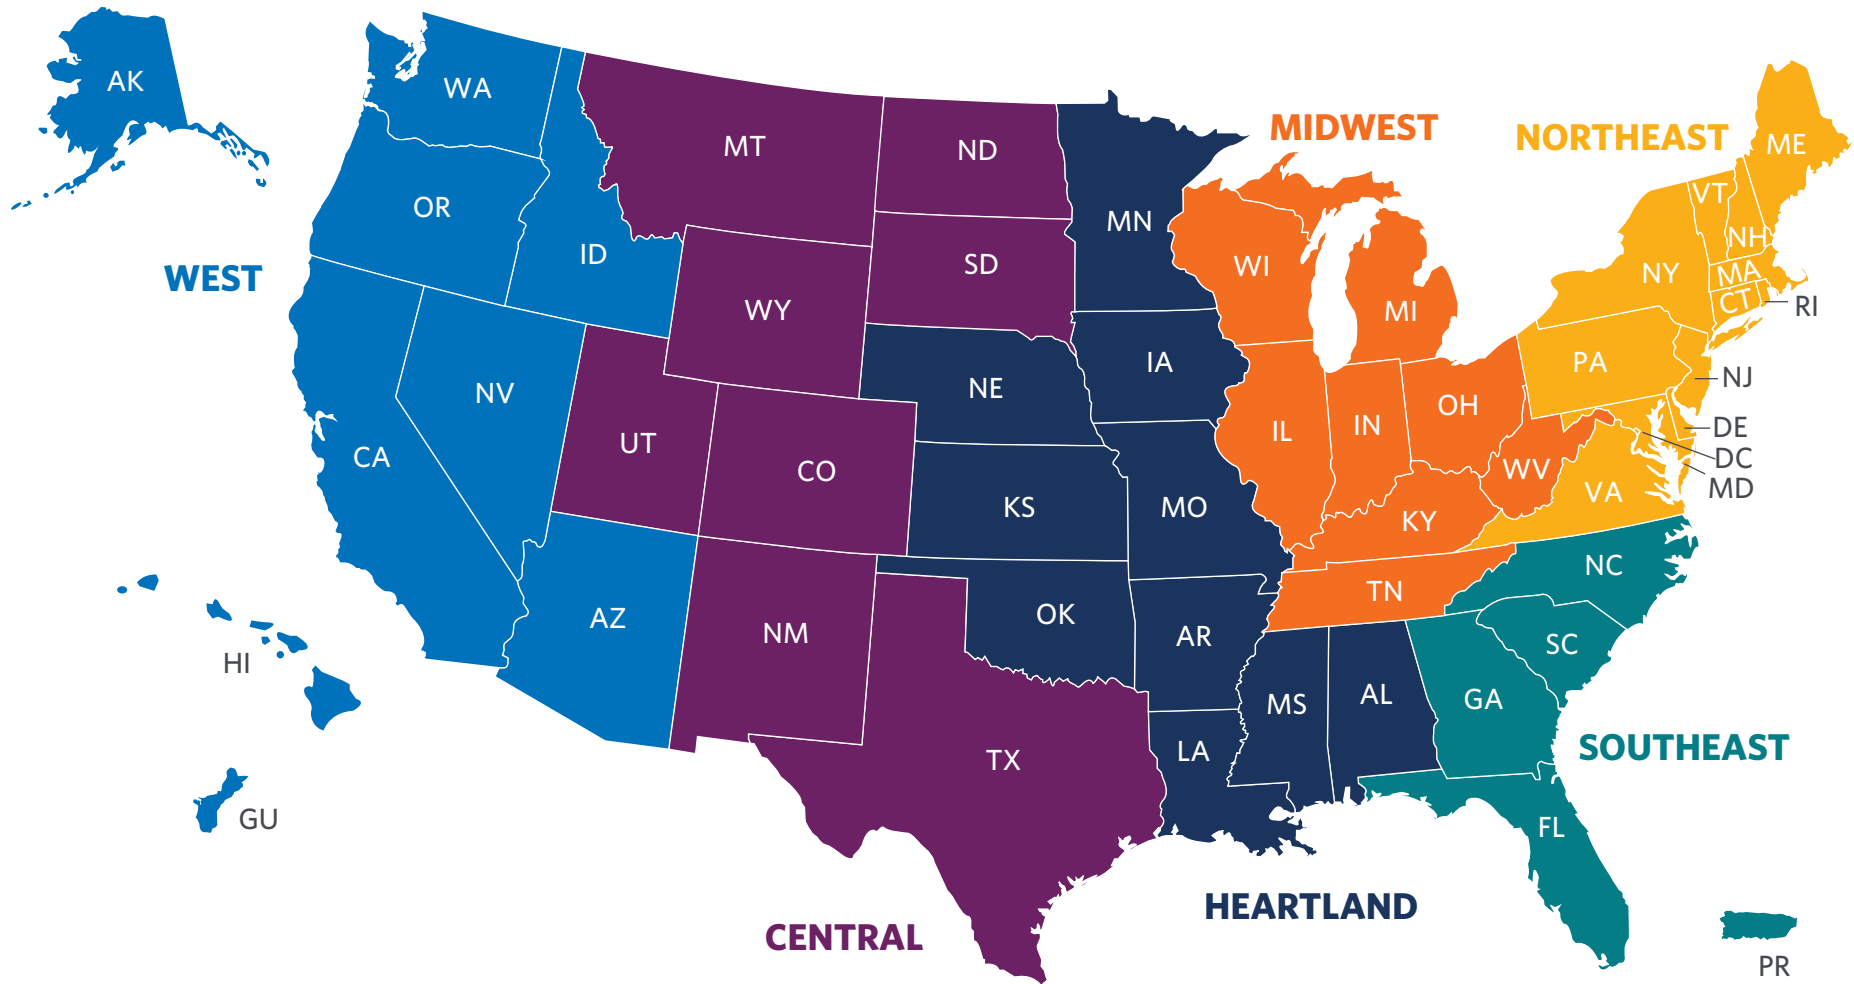

BROKERAGE TERRITORY MAP

MEET YOUR TEAM

Which team to call? Our territory support is based on the location of your home office or general agency. **We're here to help.**

General questions? Call Sales Support at **866-545-9058**.

	REGIONAL VICE PRESIDENT	INTERNAL WHOLESALER	
1	NORTHEAST JUSTIN OGOREK 720-315-0199 jogorek@transamerica.com	TED LINDSAY 720-482-4660 ted.lindsay@transamerica.com	ZACHARY VANSOLKEMA 720-488-7897 zachary.vansolkema@transamerica.com
2	SOUTHEAST ERIC REBENKOFF 954-592-9200 eric.rebenkoff@transamerica.com	AARON BARNES 720-482-1508 aaron.barnes@transamerica.com	OPEN 720-493-2479
3	MIDWEST SCOTT GRODE 480-221-7815 scott.grode@transamerica.com	CHRIS CANARINI 720-488-7858 christopher.canarini@transamerica.com	JASON GILSTRAP 720-488-7833 jason.gilstrap@transamerica.com
4	HEARTLAND JEREMIAH TACKER 319-721-4212 jeremiah.tacker@transamerica.com	JAMES WHEATLEY 720-482-6556 james.wheatley@transamerica.com	JASON GILSTRAP 720-488-7833 jason.gilstrap@transamerica.com
5	CENTRAL STEVE BOUSLOG 720-614-3000 steve.bouslog@transamerica.com	TATE CHRISTIE 720-488-7879 tate.christie@transamerica.com	XAVIER GERKEN 720-493-2447 xavier.gerken@transamerica.com
6	WEST JOE HEINRICH 858-361-7224 joseph.heinrich@transamerica.com	RONALD HEYWOOD 720-482-8847 ronald.heywood@transamerica.com	CATHERINE SCHROEDER 303-383-5209 catherine.schroeder@transamerica.com

**Your home base,
all in one place.**

Visit Insurance Central, your new home base for must-have Transamerica insurance resources.

Explore detailed product and underwriting information, how-to guides, training and webinars, digital tools, and more. No log in required.

Scan the QR code or visit transamerica.com/insurance-central.

SCAN ME