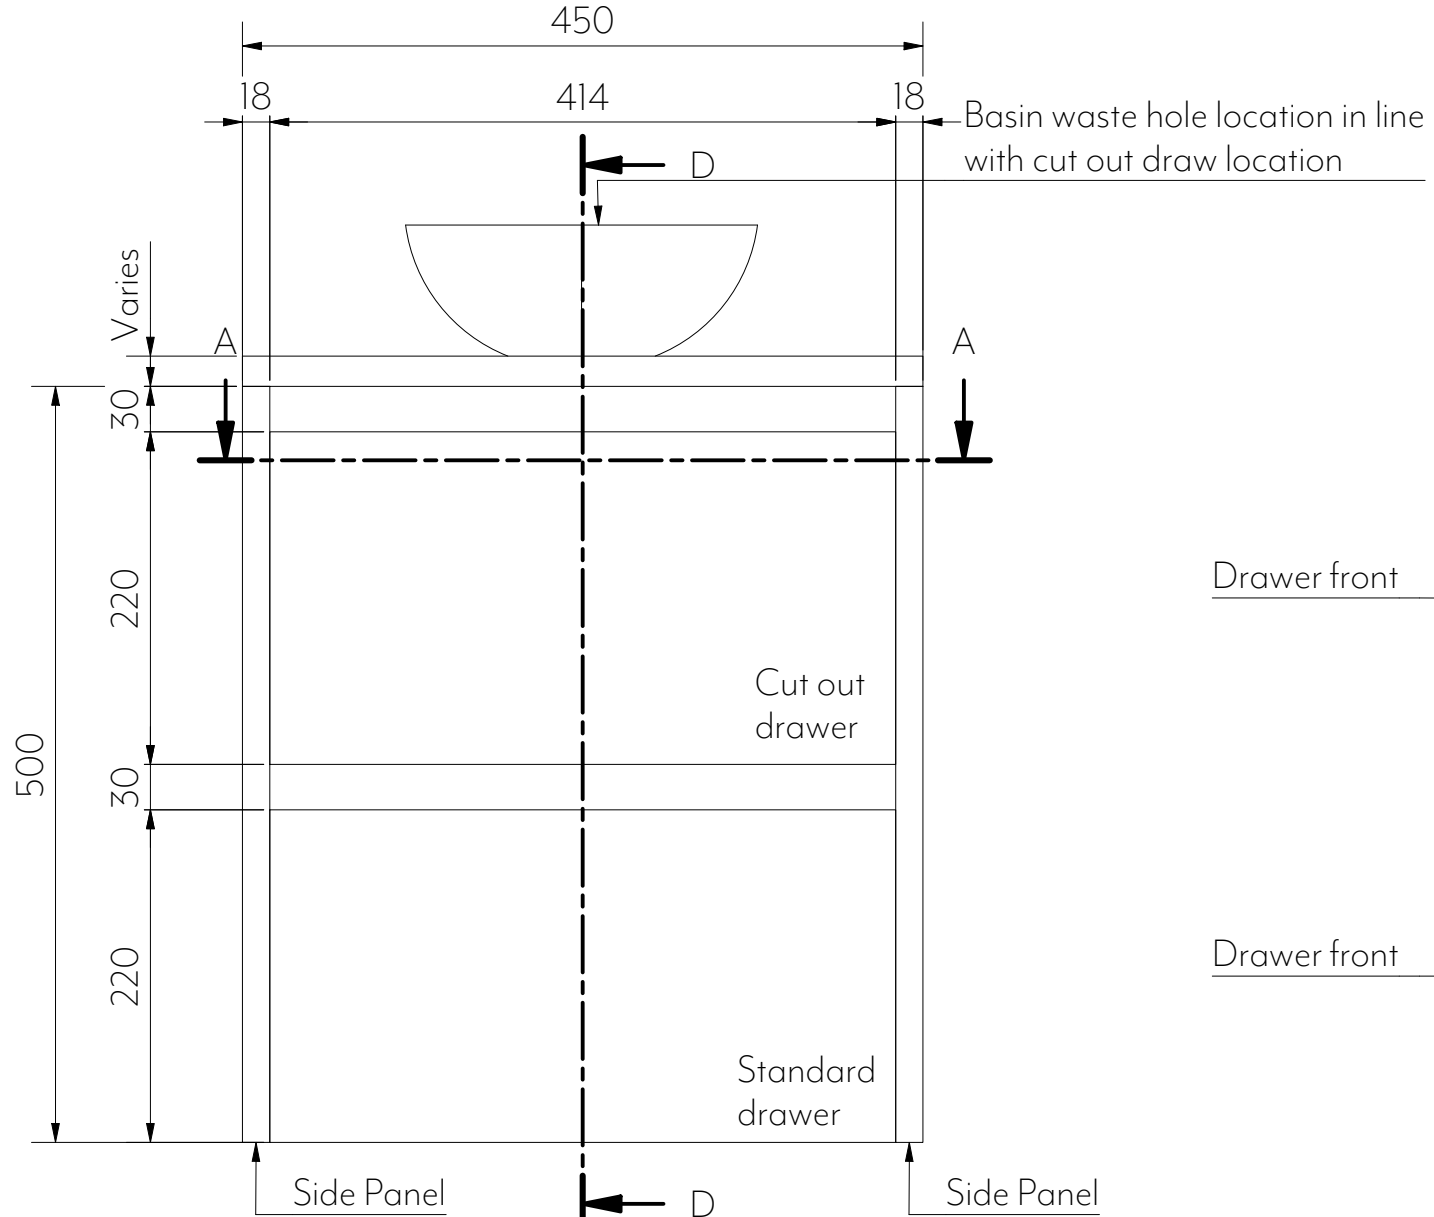

Section A-A

Note: Finger pull panel does NOT require cabinetry pulls

Front View

Section D-D

**Key:** ■ Plumbable area shaded

**Note:** See checkout for vanity benchtop options

**Note:** Dimensions are nominal measurements only