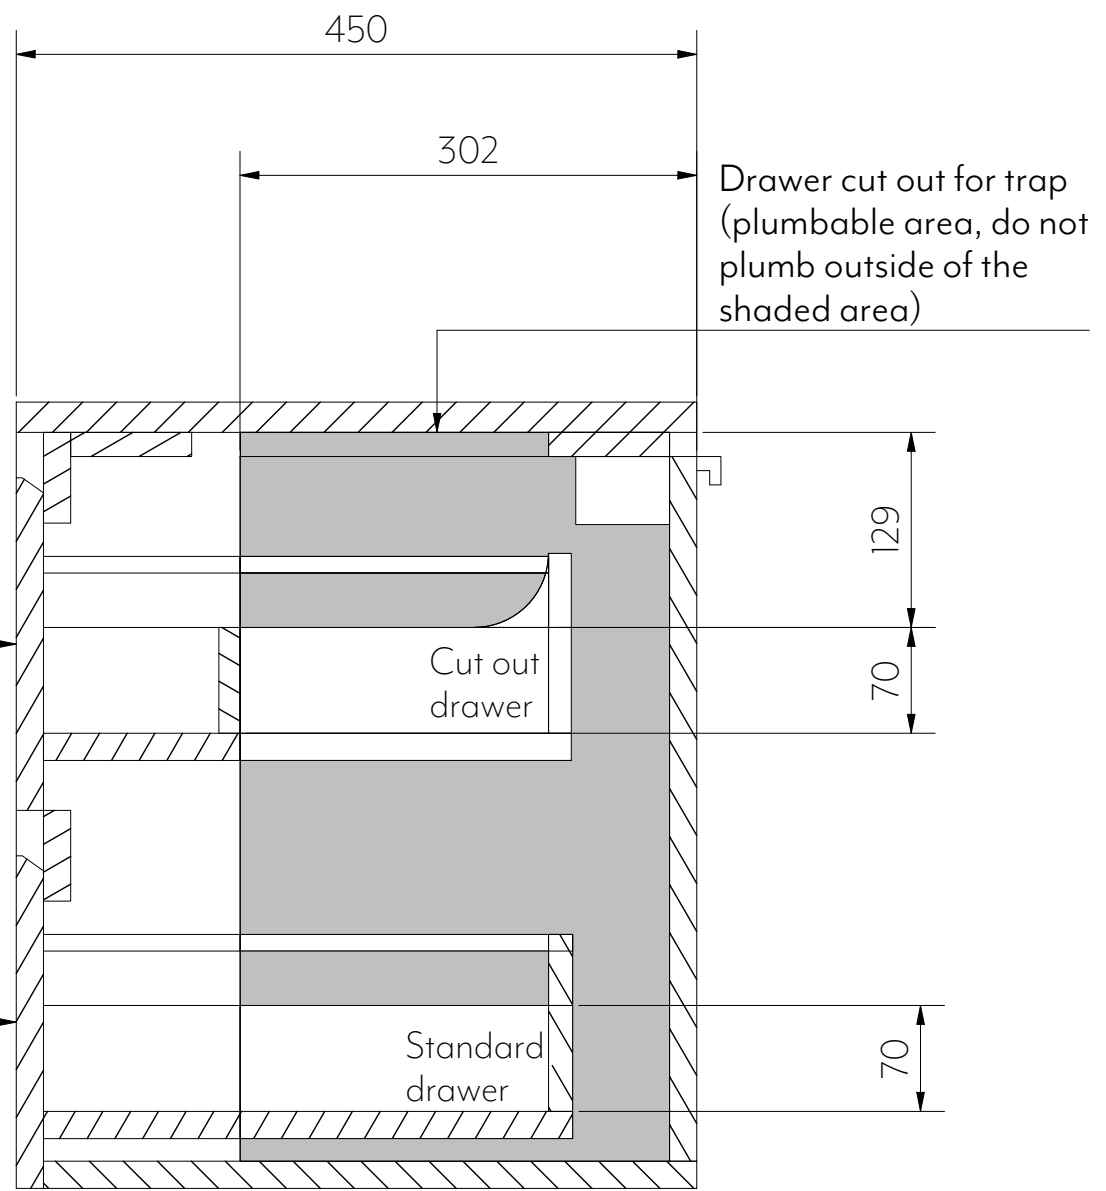

Section A-A

Note: Finger pull panel does NOT require cabinetry pulls

Front View

Section D-D

**Key:** ■ Plumbable area shaded

**Note:** See checkout for vanity benchtop options

**Note:** Dimensions are nominal measurements only