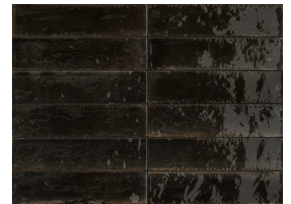

enchant

porcelain wall tile, made in italy

Boasting a glossy imperfect surface with color and pattern variations, that adds a uniqueness to spaces. With a wide color range including neutral shades and vibrant hues, these high-quality porcelain tiles are suitable for residential and commercial wall installations, offering a subway tile option with added flair and a distressed feel.

turchese lines

blu lines

verde lines

oliva lines

bianco

lino

beige

ocra

nero

bianco lines

lino lines

sizes

		
	2"x9"	2"x9" lines
avio	▲	▲
turchese	▲	▲
blu	▲	▲
verde	▲	▲
oliva	▲	▲
bianco	▲	▲
lino	▲	▲
beige	▲	
ocra	▲	
nero	▲	

▲ glossy

technical specifications

nominal thickness	shade variation	water absorption	frost resistance	stain resistance	chemical resistance	breaking strength
-	-	10545-3	10545-12	10545-14	10545-13	10545-4
10mm	v2-v3	≤ 0.5%	resistant	class 3	GB minimum	≥ 700