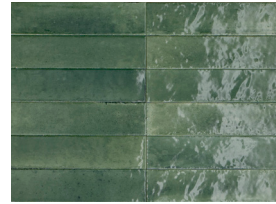

enchant

porcelain wall tile, made in italy

verde

sizes

	2"x9"	2"x9" lines
avio	▲	▲
turchese	▲	▲
blu	▲	▲
verde	▲	▲
oliva	▲	▲
bianco	▲	▲
lino	▲	▲
beige	▲	
ocra	▲	
nero	▲	

▲ glossy

technical specifications

nominal thickness	shade variation	water absorption	frost resistance	stain resistance	chemical resistance	breaking strength
-	-	10545-3	10545-12	10545-14	10545-13	10545-4
10mm	v2-v3	≤ 0.5%	resistant	class 3	GB minimum	≥ 700

more info

866-774-3390
info@trinitytile.com
www.trinitytile.com