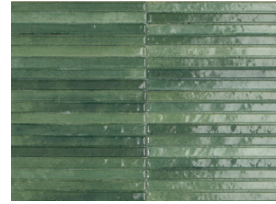

enchant

porcelain wall tile, made in italy

Boasting a glossy imperfect surface with color and pattern variations, that adds a uniqueness to spaces. With a wide color range including neutral shades and vibrant hues, these high-quality porcelain tiles are suitable for residential and commercial wall installations, offering a subway tile option with added flair and a distressed feel.

turchese lines

blu lines

verde lines

oliva lines

bianco

lino

beige

ocra

nero

bianco lines

lino lines

sizes

		
	2"x9"	2"x9" lines
avio	▲	▲
turchese	▲	▲
blu	▲	▲
verde	▲	▲
oliva	▲	▲
bianco	▲	▲
lino	▲	▲
beige	▲	
ocra	▲	
nero	▲	

▲ glossy

technical specifications

nominal thickness	shade variation	water absorption	frost resistance	stain resistance	chemical resistance	breaking strength
-	-	10545-3	10545-12	10545-14	10545-13	10545-4
10mm	v2-v3	≤ 0.5%	resistant	class 3	GB minimum	≥ 700