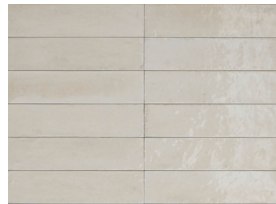

turchese lines

blu lines

verde lines

oliva lines

bianco

lino

beige

ocra

nero

bianco lines

lino lines

sizes

		
	2"x9"	2"x9" lines
avio	▲	▲
turchese	▲	▲
blu	▲	▲
verde	▲	▲
oliva	▲	▲
bianco	▲	▲
lino	▲	▲
beige	▲	
ocra	▲	
nero	▲	

▲ glossy

technical specifications

nominal thickness	shade variation	water absorption	frost resistance	stain resistance	chemical resistance	breaking strength
-	-	10545-3	10545-12	10545-14	10545-13	10545-4
10mm	v2-v3	≤ 0.5%	resistant	class 3	GB minimum	≥ 700