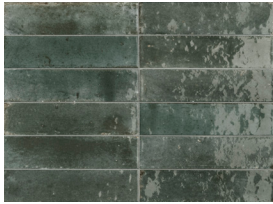

enchant

porcelain wall tile, made in italy

avio