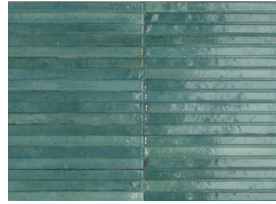

enchant

porcelain wall tile, made in italy

Boasting a glossy imperfect surface with color and pattern variations, that adds a uniqueness to spaces. With a wide color range including neutral shades and vibrant hues, these high-quality porcelain tiles are suitable for residential and commercial wall installations, offering a subway tile option with added flair and a distressed feel.

turchese lines

blu lines

verde lines

oliva lines

bianco

lino

beige

ocra

nero

bianco lines

lino lines

sizes

		
	2"x9"	2"x9" lines
avio	▲	▲
turchese	▲	▲
blu	▲	▲
verde	▲	▲
oliva	▲	▲
bianco	▲	▲
lino	▲	▲
beige	▲	
ocra	▲	
nero	▲	

▲ glossy

technical specifications

nominal thickness	shade variation	water absorption	frost resistance	stain resistance	chemical resistance	breaking strength
-	-	10545-3	10545-12	10545-14	10545-13	10545-4
10mm	v2-v3	≤ 0.5%	resistant	class 3	GB minimum	≥ 700