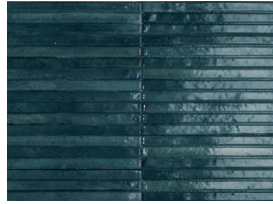

enchant

porcelain wall tile, made in italy

Boasting a glossy imperfect surface with color and pattern variations, that adds a uniqueness to spaces. With a wide color range including neutral shades and vibrant hues, these high-quality porcelain tiles are suitable for residential and commercial wall installations, offering a subway tile option with added flair and a distressed feel.

turchese lines

blu lines

verde lines

oliva lines

bianco

lino

beige

ocra

nero

bianco lines

lino lines

sizes

		
	2"x9"	2"x9" lines
avio	▲	▲
turchese	▲	▲
blu	▲	▲
verde	▲	▲
oliva	▲	▲
bianco	▲	▲
lino	▲	▲
beige	▲	
ocra	▲	
nero	▲	

▲ glossy

technical specifications

nominal thickness	shade variation	water absorption	frost resistance	stain resistance	chemical resistance	breaking strength
-	-	10545-3	10545-12	10545-14	10545-13	10545-4
10mm	v2-v3	≤ 0.5%	resistant	class 3	GB minimum	≥ 700