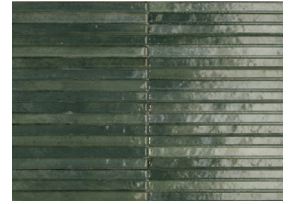

enchant

porcelain wall tile, made in italy

Boasting a glossy imperfect surface with color and pattern variations, that adds a uniqueness to spaces. With a wide color range including neutral shades and vibrant hues, these high-quality porcelain tiles are suitable for residential and commercial wall installations, offering a subway tile option with added flair and a distressed feel.

turchese lines

blu lines

verde lines

oliva lines

bianco

lino

beige

ocra

nero

bianco lines

lino lines

sizes

		
	2"x9"	2"x9" lines
avio	▲	▲
turchese	▲	▲
blu	▲	▲
verde	▲	▲
oliva	▲	▲
bianco	▲	▲
lino	▲	▲
beige	▲	
ocra	▲	
nero	▲	

▲ glossy

technical specifications

nominal thickness	shade variation	water absorption	frost resistance	stain resistance	chemical resistance	breaking strength
-	-	10545-3	10545-12	10545-14	10545-13	10545-4
10mm	v2-v3	≤ 0.5%	resistant	class 3	GB minimum	≥ 700