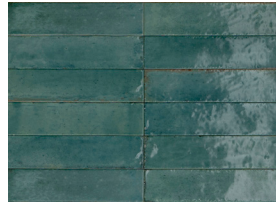

enchant

porcelain wall tile, made in italy

turchese

sizes

	2"x9"	2"x9" lines
avio	▲	▲
turchese	▲	▲
blu	▲	▲
verde	▲	▲
oliva	▲	▲
bianco	▲	▲
lino	▲	▲
beige	▲	
ocra	▲	
nero	▲	

▲ glossy

technical specifications

nominal thickness	shade variation	water absorption	frost resistance	stain resistance	chemical resistance	breaking strength
-	-	10545-3	10545-12	10545-14	10545-13	10545-4
10mm	v2-v3	≤ 0.5%	resistant	class 3	GB minimum	≥ 700

more info

866-774-3390
info@trinitytile.com
www.trinitytile.com