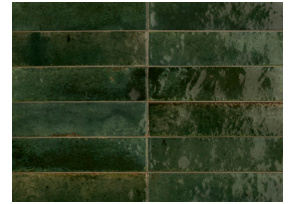

enchant

porcelain wall tile, made in italy

oliva

sizes

	2"x9"	2"x9" lines
avio	▲	▲
turchese	▲	▲
blu	▲	▲
verde	▲	▲
oliva	▲	▲
bianco	▲	▲
lino	▲	▲
beige	▲	
ocra	▲	
nero	▲	

▲ glossy

technical specifications

nominal thickness	shade variation	water absorption	frost resistance	stain resistance	chemical resistance	breaking strength
-	-	10545-3	10545-12	10545-14	10545-13	10545-4
10mm	v2-v3	≤ 0.5%	resistant	class 3	GB minimum	≥ 700

more info

866-774-3390
info@trinitytile.com
www.trinitytile.com