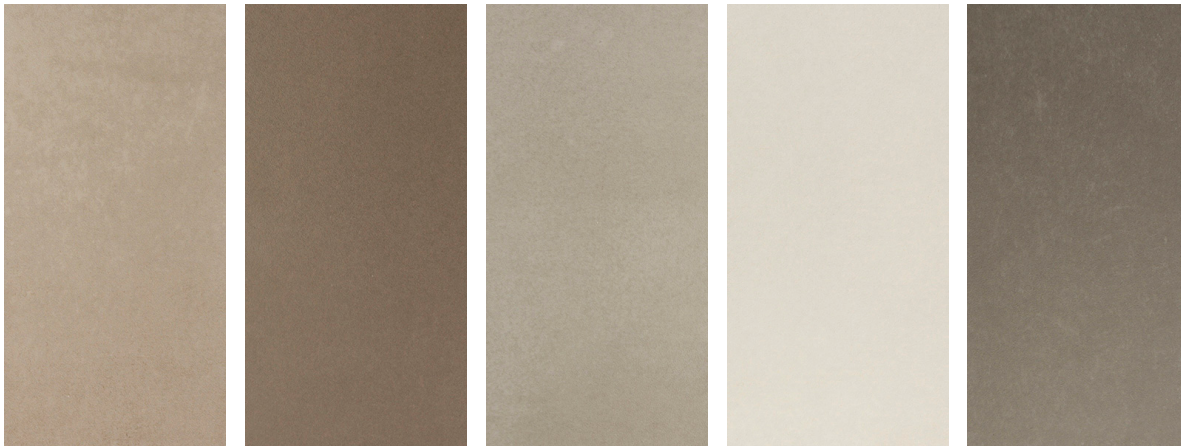

palais

thru color rectified porcelain tile, made in usa

trinity tile

Exuding a metropolitan aesthetic, while offering a cutting-edge design with a perfect blend of naturalness and technology. This series is available in a high quality matte finish, that boasts beautiful, subtle urban hues with a decorative mosaic, providing a unique flooring option for both residential and commercial applications.

palais

thru color rectified porcelain tile, made in usa

bronzage

cafe

fume

lumiere

sombre

sizes