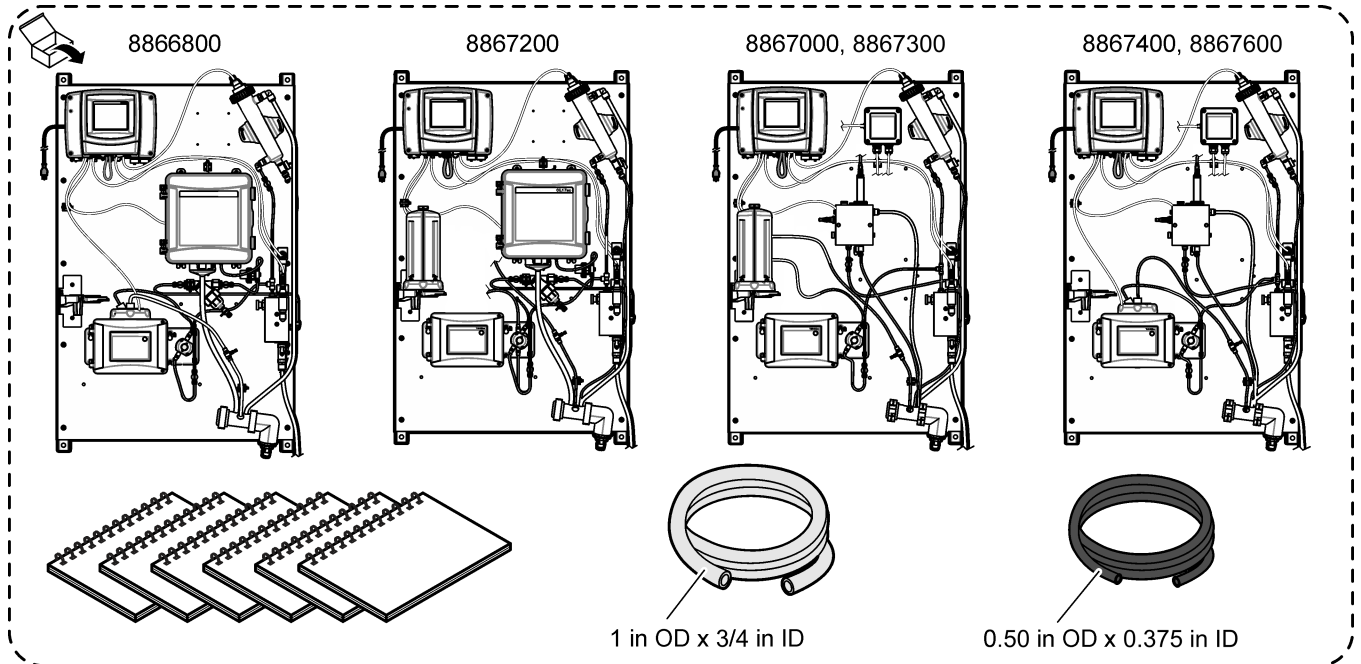

8866800, 8867200, 8867000, 8867300, 8867400, 8867600

EN: WARNING! Personal injury hazard. Instruments or components are heavy. Use assistance to install or move.

CAUTION! Personal injury hazard. Make sure that the wall mounting is able to hold 4 times the weight of the equipment.

Weight: 31.8 kg (70 lb) (CLF10 or CLT10) or 34.0 kg (75 lb) (CL17 sc). The dimensions are approximately the same for the six panels. A user manual (DOC346.53.80706) is available on the manufacturer's website.

Poids : 31,8 kg (70 lb) (CLF10 ou CLT10) ou 34,0 kg (75 lb) (CL17 sc). Les dimensions sont approximativement les mêmes pour les six panneaux. Un manuel d'utilisation (DOC346.77.80706) est disponible sur le site web du fabricant.