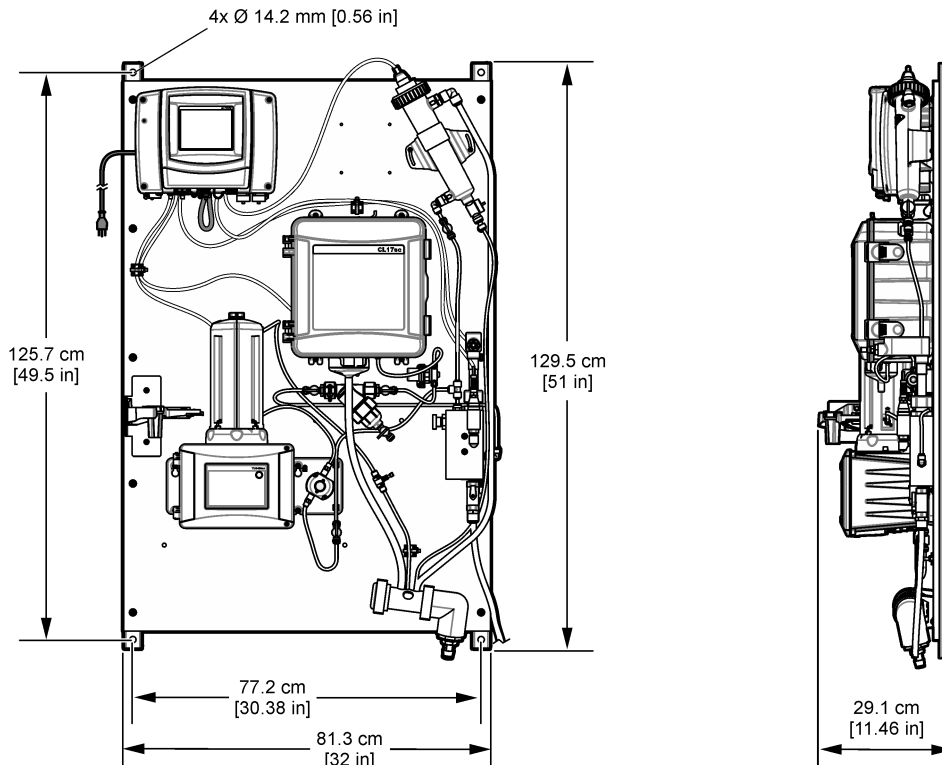

8866800, 8867200, 8867000, 8867300, 8867400, 8867600

EN: WARNING! Personal injury hazard. Instruments or components are heavy. Use assistance to install or move.

CAUTION! Personal injury hazard. Make sure that the wall mounting is able to hold 4 times the weight of the equipment.

Weight: 31.8 kg (70 lb) (CLF10 or CLT10) or 34.0 kg (75 lb) (CL17 sc). The dimensions are approximately the same for the six panels. A user manual (DOC346.53.80706) is available on the manufacturer's website.

Poids : 31,8 kg (70 lb) (CLF10 ou CLT10) ou 34,0 kg (75 lb) (CL17 sc). Les dimensions sont approximativement les mêmes pour les six panneaux. Un manuel d'utilisation (DOC346.77.80706) est disponible sur le site web du fabricant.