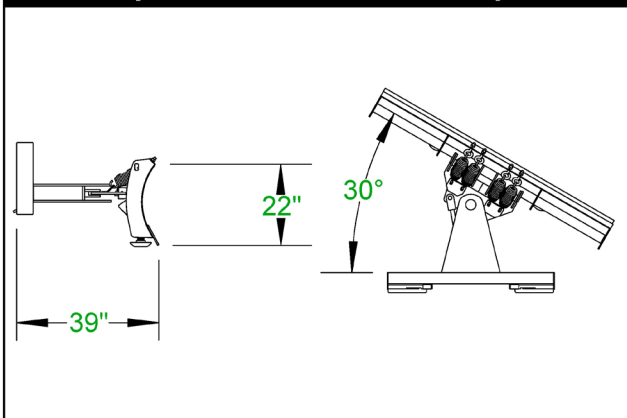

Compact Tractor Snow Plow Specs