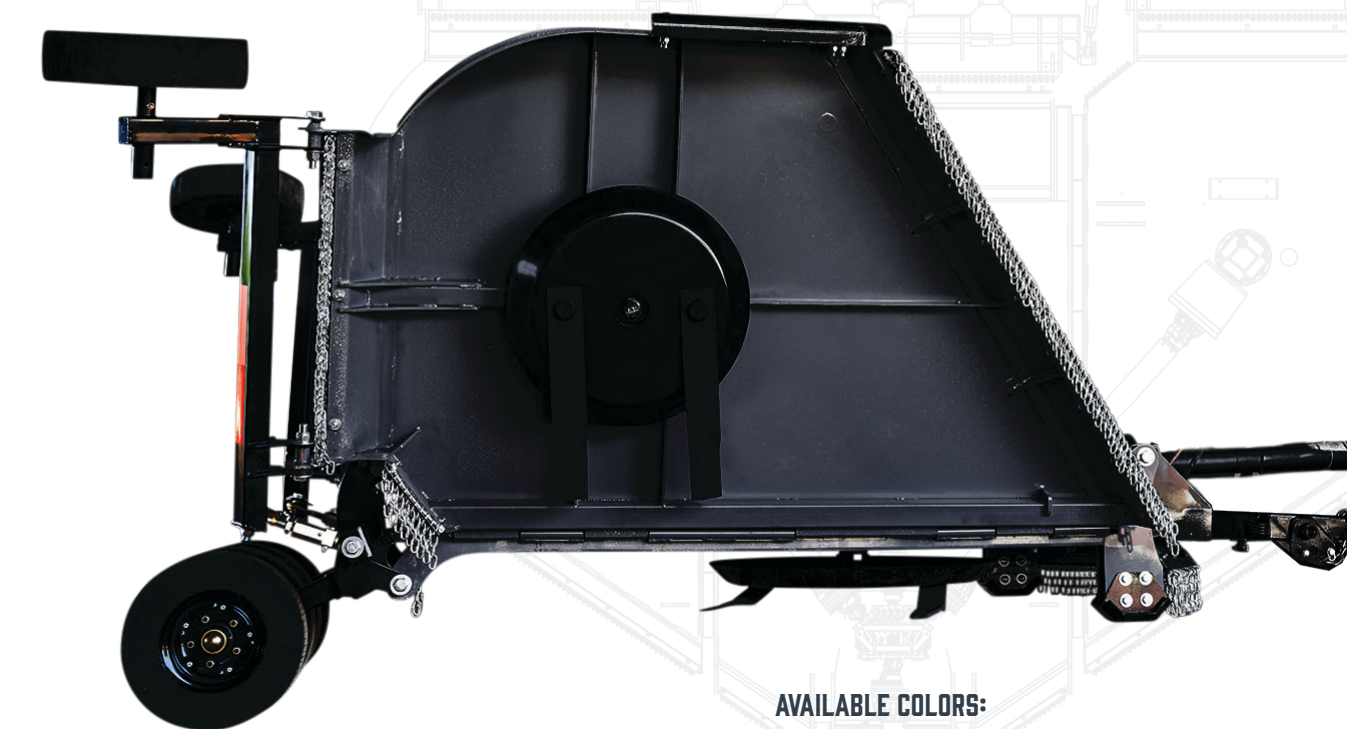

2515 SERIES

15' FLEX-WING CUTTER

Made in the U.S.A.
WITH U.S. & IMPORTED PARTS

PRODUCT HIGHLIGHTS

- RECOMMENDED FOR 50 PTO HORSEPOWER MINIMUM TRACTORS
- 190 HP OUTBOARD GEARBOX RATING & 5 YEAR LIMITED WARRANTY
- 2-1/2" MATERIAL CUT CAPACITY
- 22° DOWN TO 88° UP WING FLEX

1 Year
WARRANTY
PROMISE

AVAILABLE COLORS: