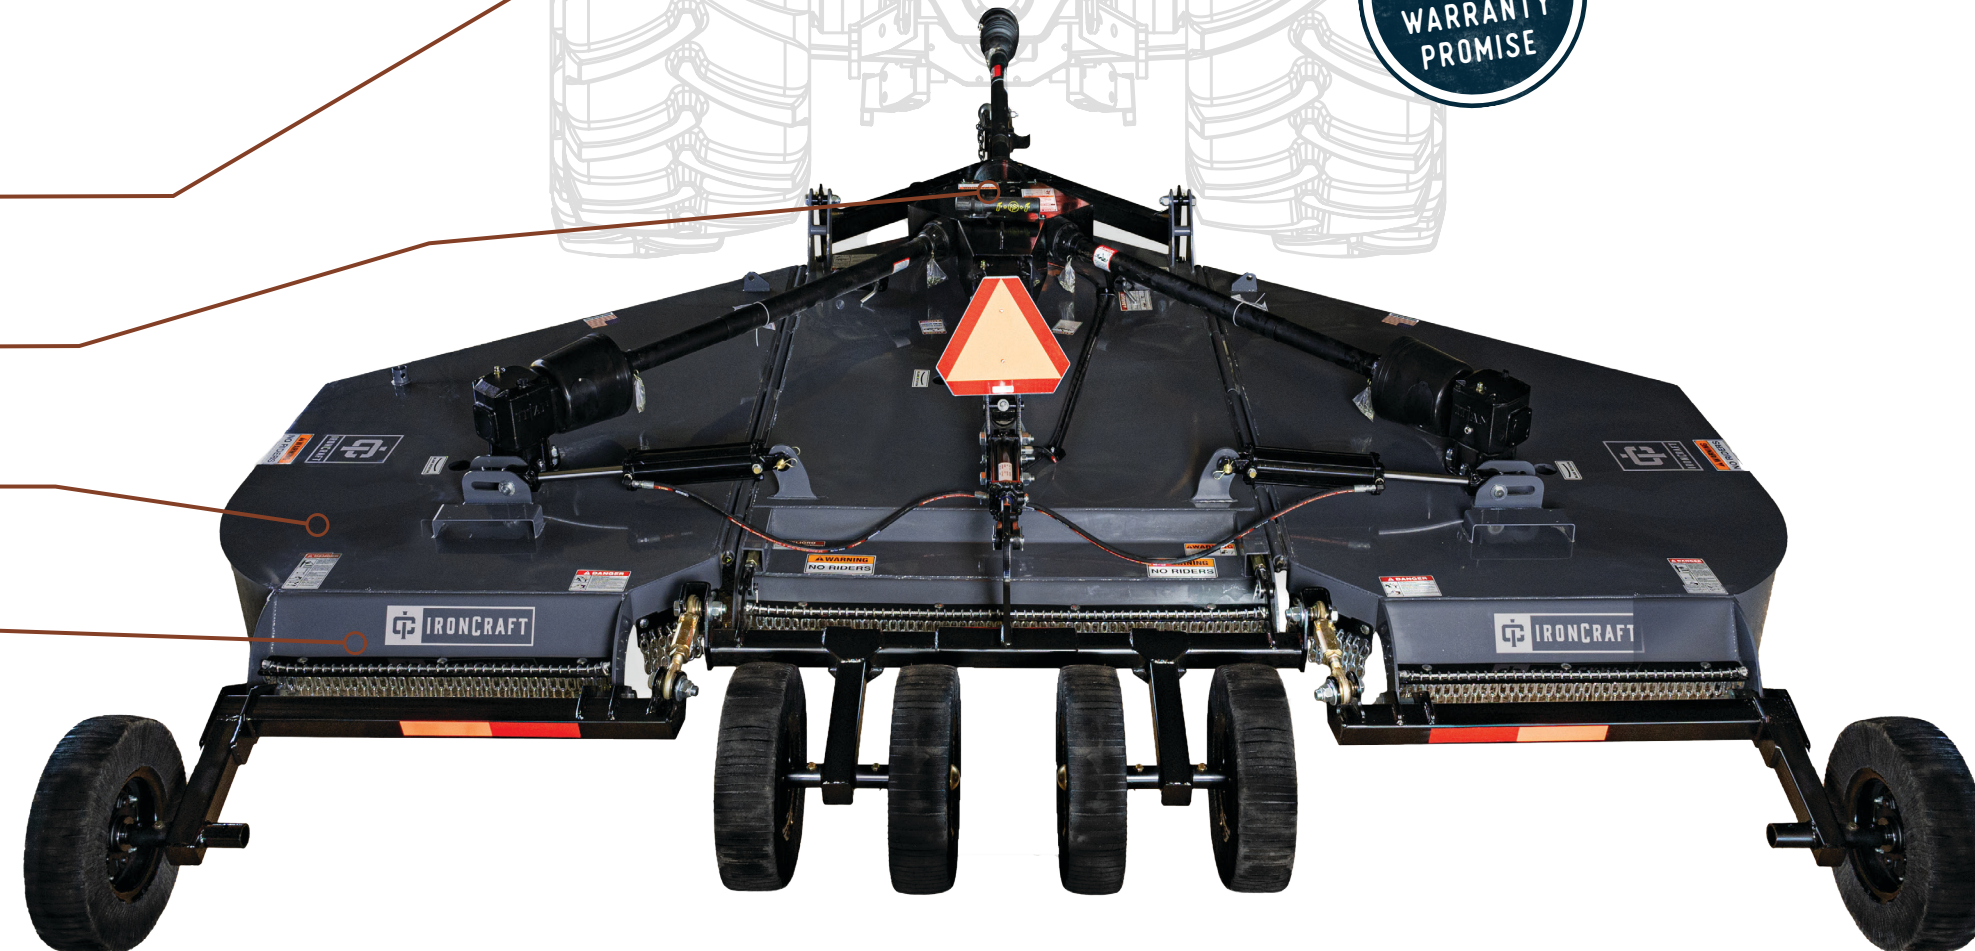

2515 SERIES

15' FLEX-WING CUTTER

Made in the U.S.A.
WITH U.S. & IMPORTED PARTS

PRODUCT HIGHLIGHTS

- RECOMMENDED FOR 50 PTO HORSEPOWER MINIMUM TRACTORS
- 190 HP OUTBOARD GEARBOX RATING & 5 YEAR LIMITED WARRANTY
- 2-1/2" MATERIAL CUT CAPACITY
- 22° DOWN TO 88° UP WING FLEX

1 Year
WARRANTY
PROMISE

AVAILABLE COLORS: