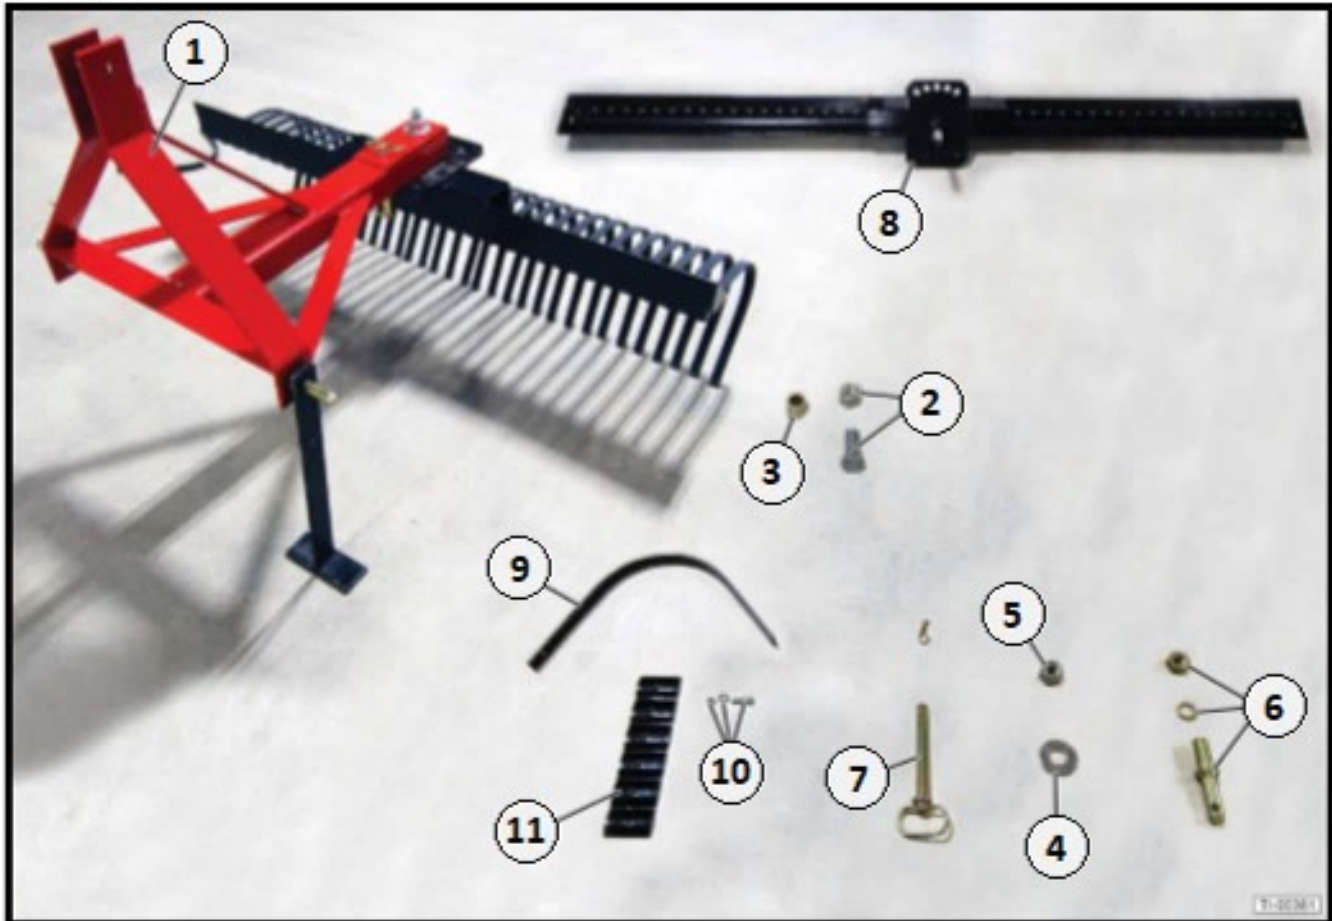

IRONCRAFT

Contact your Authorized Ironcraft Dealer
for all your parts needs

S100 SERIES LANDSCAPE RAKE PARTS MANUAL

9. Parts

Item	Part #	Description	Qty
1	510000	A-frame – Standard	1
2	110027	Bolt & Locknut Kit 3/4" x 4-1/2" for Top A-Frame	1
3	110030	Spacer 2"	1
4	410002	Flatwasher 1" – for A-Frame to Bottom	1
5	410003	Nylon Lock Nut 1" – for A-Frame to Bottom	1
6	110032	Lift Pin Kit CAT-I	2
	310032	Lynch Pin 3/8"	2
7	410004	Top Link Pin 3/4" X 7" - 6" USABLE	1
8	510002	4-ft Rake Bottom	1
	510003	5-ft Rake Bottom	
	510004	6-ft Rake Bottom	
	510005	7-ft Rake Bottom	
	510006	8-ft Rake Bottom	
9	510007	Rake Tine	A/R
10	510008	Bolt, Washer & Nut Kit 3/8"x 1-1/4" – for Tine	A/R
11	510009	Rake Tine Hold Down	A/R

A/R = As Required

Item	Part #	Description	Qty
---	RGWK	Rake Gage Wheel Kit	1
1	510020	Rake Wheel Arm	2
2	510021	Wheel Fork	2
3	110022	Laminated Wheel	2
4	110024	Wheel Hub - Standard	2
5	110020	Bolt & Nut Kit 1"x 7-1/2"	2
6	110019	Flatwasher 1-1/4"	2
7	110070	Bolt & Locknut Kit 1/2"x 2-1/2" – for Top Fork	2