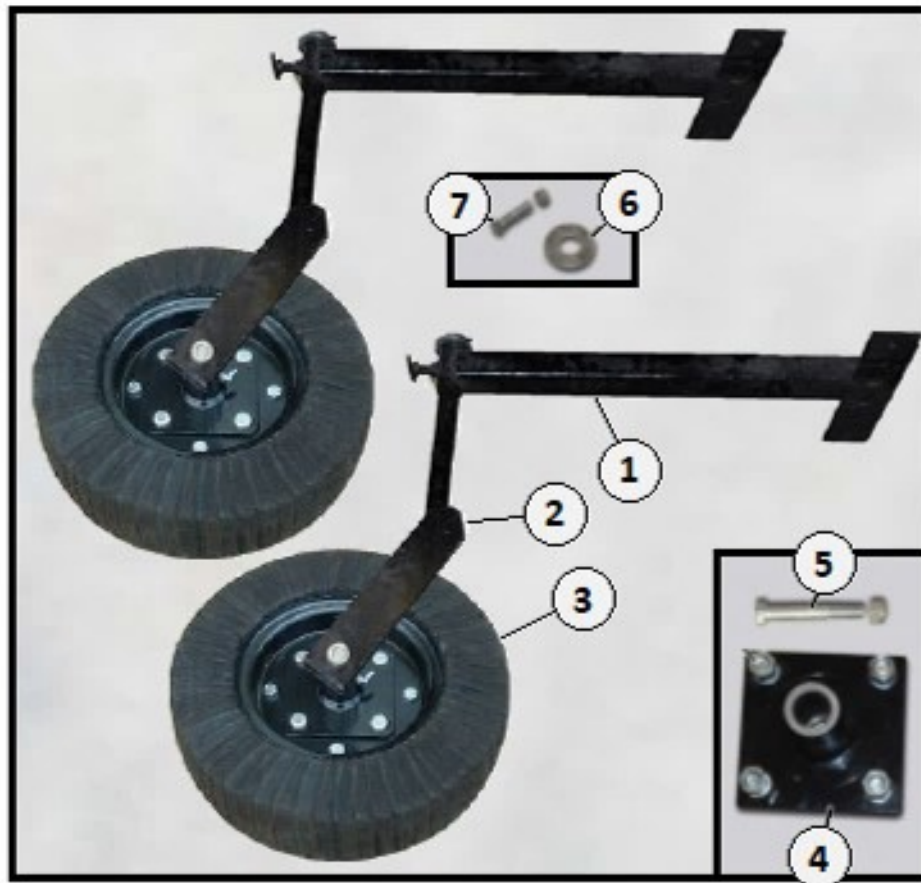

IRONCRAFT

Contact your Authorized Ironcraft Dealer
for all your parts needs

S100 SERIES LANDSCAPE RAKE PARTS MANUAL

9. Parts

Item	Part #	Description	Qty
1	510000	A-frame – Standard	1
2	110027	Bolt & Locknut Kit 3/4" x 4-1/2" for Top A-Frame	1
3	110030	Spacer 2"	1
4	410002	Flatwasher 1" – for A-Frame to Bottom	1
5	410003	Nylon Lock Nut 1" – for A-Frame to Bottom	1
6	110032	Lift Pin Kit CAT-I	2
	310032	Lynch Pin 3/8"	2
7	410004	Top Link Pin 3/4" X 7" - 6" USABLE	1
8	510002	4-ft Rake Bottom	1
	510003	5-ft Rake Bottom	
	510004	6-ft Rake Bottom	
	510005	7-ft Rake Bottom	
	510006	8-ft Rake Bottom	
9	510007	Rake Tine	A/R
10	510008	Bolt, Washer & Nut Kit 3/8"x 1-1/4" – for Tine	A/R
11	510009	Rake Tine Hold Down	A/R

A/R = As Required

Item	Part #	Description	Qty
---	RGWK	Rake Gage Wheel Kit	1
1	510020	Rake Wheel Arm	2
2	510021	Wheel Fork	2
3	110022	Laminated Wheel	2
4	110024	Wheel Hub - Standard	2
5	110020	Bolt & Nut Kit 1"x 7-1/2"	2
6	110019	Flatwasher 1-1/4"	2
7	110070	Bolt & Locknut Kit 1/2"x 2-1/2" – for Top Fork	2