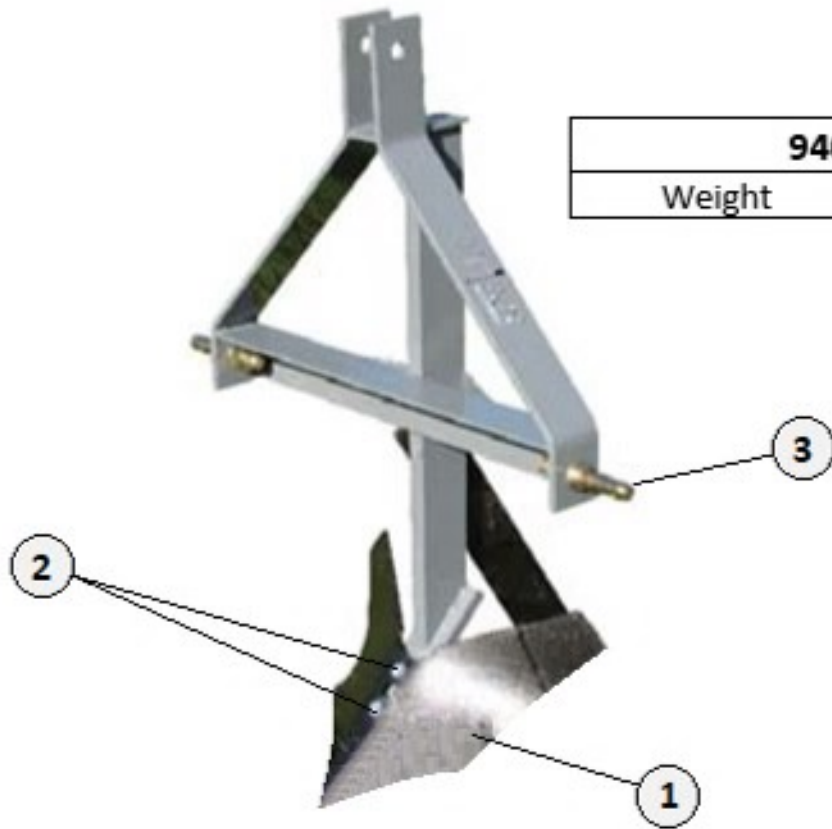

# 9400 SERIES MIDDLE BUSTER PARTS MANUAL

# 9400 Middle Buster

9400 MB	
Weight	65 LBS

Item	Part #	Description	Qty
1	940002	Furrower Point 12"	1
2	940003	Plow Bolt with Nut 7/16"x 2"	2
3	110032	Lift Pin CAT-I	2
	310032	*Lynch Pin 3/8"	2
4	QH-1BA	*QH-1 Bushing Kit	1

\*Not Shown

9400 QH	
Weight	68 LBS
Capacity	880 LBS