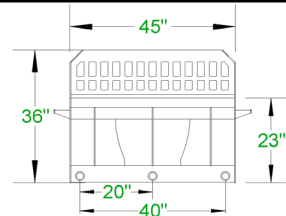

HIGH BACK HAY SPEARS

Single High Back Hay Spear

Our High Back Hay Spear is designed to increase your leverage and safety when rolling the bales back towards the cab. Hay Spears easily move bales of hay with a quick hook up on your skid steer or tractor. Euro style and John Deere mounts are available.

- 3,500 lb weight rating
- Euro Style and John Deere mounts are available
- High back increases leverage and

Hay Spear Specs

Triple