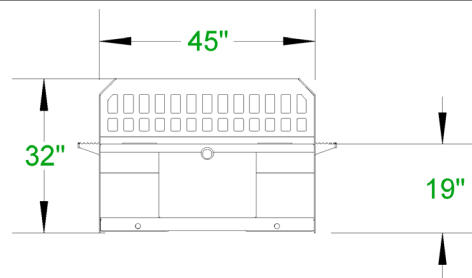

Hay Spear Specs

Double