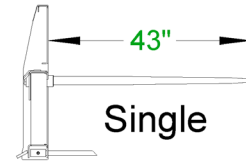

Hay Spear Specs

Double