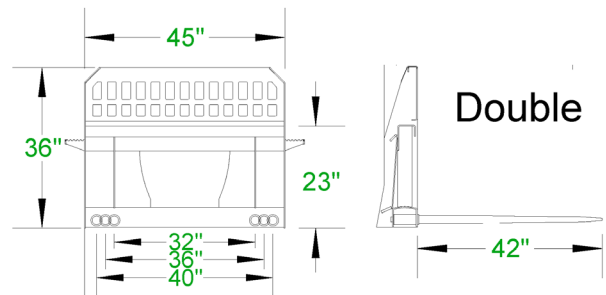

# HIGH BACK HAY SPEARS

Single High Back Hay Spear

Double High Back Hay Spear

Triple High Back Hay Spear

Our High Back Hay Spear is designed to increase your leverage and safety when rolling the bales back towards the cab. Hay Spears easily move bales of hay with a quick hook up on your skid steer or tractor. Euro style and John Deere mounts are available.

- 3,500 lb weight rating
- Euro Style and John Deere mounts are available
- High back increases leverage and

## Hay Spear Specs

Double

Triple