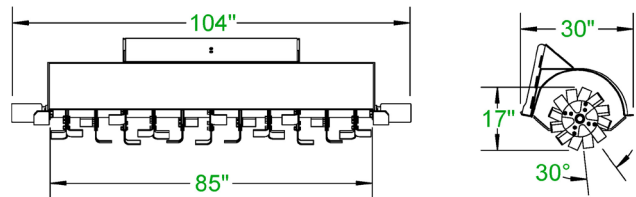

High Flow

Low Flow

## X-TREME SKID STEER ROTARY TILLER

The X-treme Rotary Tiller is a perfect attachment for tilling gardens and small fields. It's also great for deer hunters to use to make food plots. This tiller has a bidirectional rotation and can till ground up to 6" deep. We manufacture two configurations of rotary tillers. We make a low flow single motor tiller that runs between 14 -20 GPM. We also make a high flow tiller with a dual motor system that runs 20-40 GPM.

- Bolt on replaceable tines
- 1/4" plate, rolled housing
- 3/8" sides with 3/8" thick shoes
- Low Flow 14-20 gpm. Single parker motor with internal relief valve
- High Flow 20-40 gpm. Dual parker motors with internal relief valves and 3/4" machine hose

### X-treme High Flow Rotary Tiller Specs