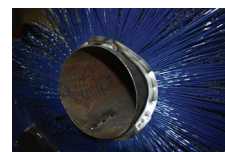

Old Broom Hub:

New Broom Hub: