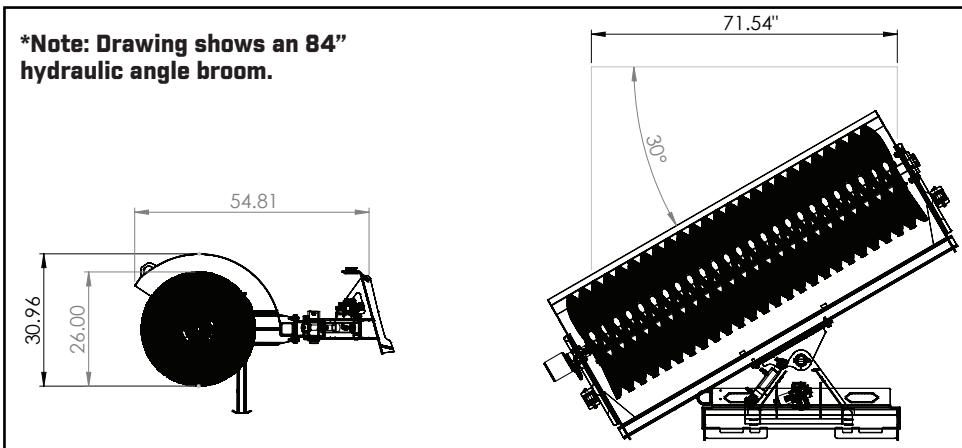

*Note: Picture shows a 10" core with a 32" bristle.

Models	Bristle Qty	GPM	Weight	Bristle Type	Broom Angles	Size	Core
XHAB48	32	10-25	785 lbs	All Poly or All Wire or Mixed (50/50)	30 degrees Left or Right	48"	8" Core 26" Bristle OR 10" Core 32" Bristle
XHAB60	38		833 lbs			60"	
XHAB72	44		912 lbs			72"	
XHAB84	50		1,029 lbs			84"	
XHAB96	56		1,101 lbs			96"	
XMAB48	32	10-25	770 lbs	All Poly or All Wire or Mixed (50/50)	30 degrees Left or Right	48"	8" Core 26" Bristle OR 10" Core 32" Bristle
XMAB60	38		818 lbs			60"	
XMAB72	44		897 lbs			72"	
XMAB84	50		1012 lbs			84"	
XMAB96	56		1055 lbs			96"	