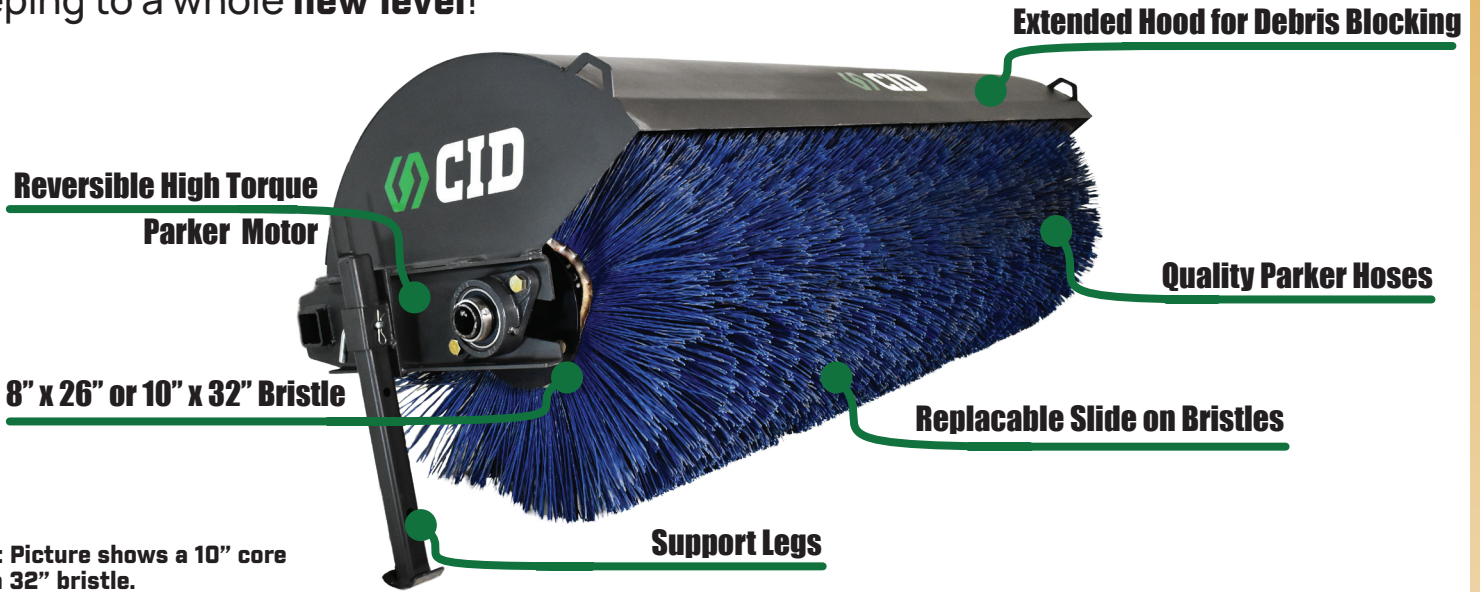

CID ATTACHMENTS

X-TREME BROOM

Land every bid, clean every road with our X-treme Angle Broom! Available in **both hydraulic and manual angle** versions. Now **replace your bristles** with our **new slide on** bristle feature. Trust our **redesigned hood** to keep debris away from the machine. We've even **increased standard bristle count by 50%**! Get yours today and take your sweeping to a whole **new level!**

*Note: Picture shows a 10" core with a 32" bristle.

Models	Bristle Qty	GPM	Weight	Bristle Type	Broom Angles	Size	Core
XHAB48	32	10-25	785 lbs	All Poly or All Wire or Mixed (50/50)	30 degrees Left or Right	48"	8" Core 26" Bristle OR 10" Core 32" Bristle
XHAB60	38		833 lbs			60"	
XHAB72	44		912 lbs			72"	
XHAB84	50		1,029 lbs			84"	
XHAB96	56		1,101 lbs			96"	
XMAB48	32	10-25	770 lbs	All Poly or All Wire or Mixed (50/50)	30 degrees Left or Right	48"	8" Core 26" Bristle OR 10" Core 32" Bristle
XMAB60	38		818 lbs			60"	
XMAB72	44		897 lbs			72"	
XMAB84	50		1012 lbs			84"	
XMAB96	56		1055 lbs			96"	

X-Treme Broom One Pager - Rev. 7.30.24

Old Broom Hub:

New Broom Hub:

Old Hood Style:

New Hood Style: