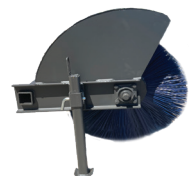

CID ATTACHMENTS

X-TREME BROOM

Land every bid, clean every road with our X-treme Angle Broom! Available in **both hydraulic and manual angle** versions. Now **replace your bristles** with our **new slide on** bristle feature. Trust our **redesigned hood** to keep debris away from the machine. We've even **increased standard bristle count by 50%**! Get yours today and take your sweeping to a whole **new level!**

*Note: Picture shows a 10" core with a 32" bristle.

Models	Bristle Qty	GPM	Weight	Bristle Type	Broom Angles	Size	Core
XHAB48	32	10-25	785 lbs	All Poly or All Wire or Mixed (50/50)	30 degrees Left or Right	48"	8" Core 26" Bristle OR 10" Core 32" Bristle
XHAB60	38		833 lbs			60"	
XHAB72	44		912 lbs			72"	
XHAB84	50		1,029 lbs			84"	
XHAB96	56		1,101 lbs			96"	
XMAB48	32	10-25	770 lbs	All Poly or All Wire or Mixed (50/50)	30 degrees Left or Right	48"	8" Core 26" Bristle OR 10" Core 32" Bristle
XMAB60	38		818 lbs			60"	
XMAB72	44		897 lbs			72"	
XMAB84	50		1012 lbs			84"	
XMAB96	56		1055 lbs			96"	

X-Treme Broom One Pager - Rev. 7.30.24

Old Broom Hub:

New Broom Hub:

Old Hood Style:

New Hood Style: