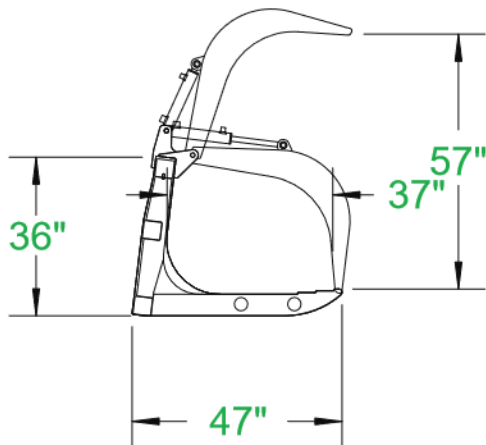

Monster Root Grapple Specs