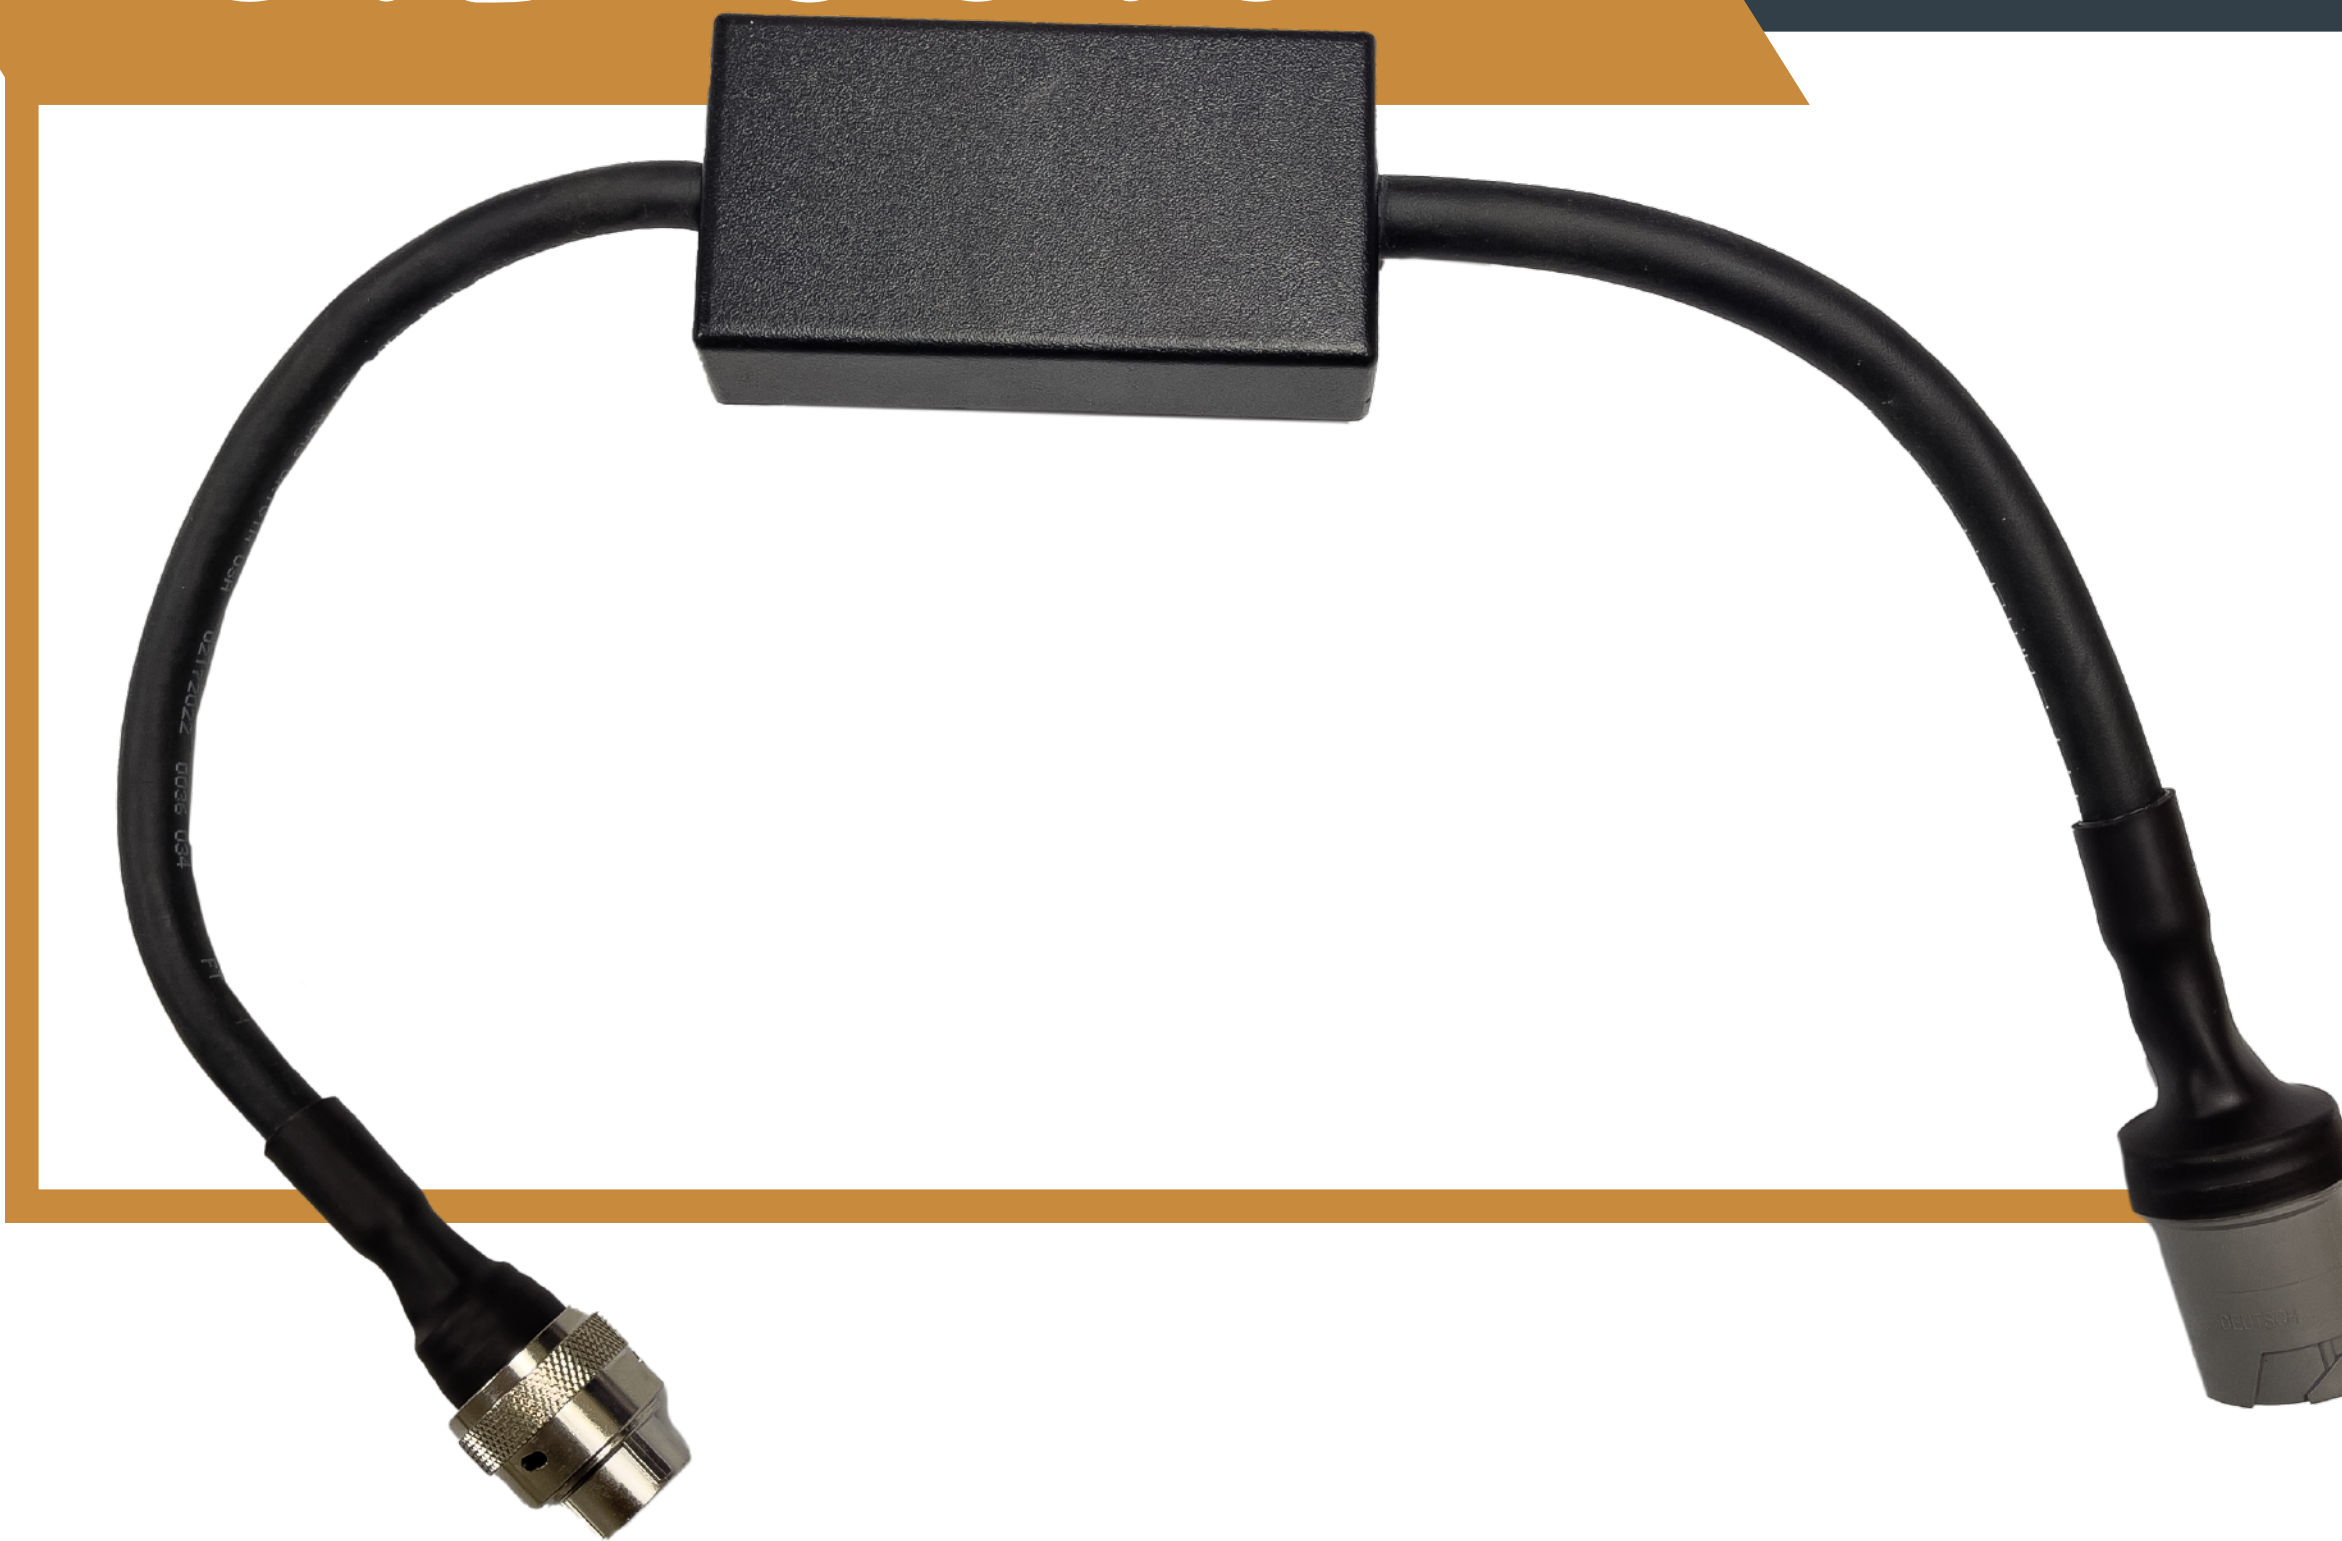

HARNESS KITS

QUICK REFERENCE GUIDE

7 PIN HARNESS KIT

CID 8091

6 WD | SWING ARM BACKHOE
TREE SHEAR | ANGLE BROOM
MULTI-PURPOSE POWER RAKE

CID 8010

7 PIN HARNESS KIT

SWING BROOM
POWER RAKE
SNOW BLOWER

CID 8005

14 PIN HARNESS KIT

SWING BROOM
POWER RAKE
SNOW BLOWER

14 PIN HARNESS KIT

CID 8009

6 WD | SWING ARM BACKHOE
TREE SHEAR | ANGLE BROOM
MULTI-PURPOSE POWER RAKE

CID 8008

8 PIN HARNESS KIT

SWING BROOM
POWER RAKE
SNOW BLOWER

CID 3040

UNIVERSAL HARNESS

SWING BROOM
POWER RAKE
SNOW BLOWER
TREE SHEAR

8 PIN HARNESS KIT

CID 8007

6 WD | SWING ARM BACKHOE
TREE SHEAR | ANGLE BROOM
MULTI-PURPOSE POWER RAKE

CID 3041

UNIVERSAL HARNESS

6 WD
SWING ARM
BACKHOE
ANGLE BROOM
MULTI-PURPOSE
POWER RAKE