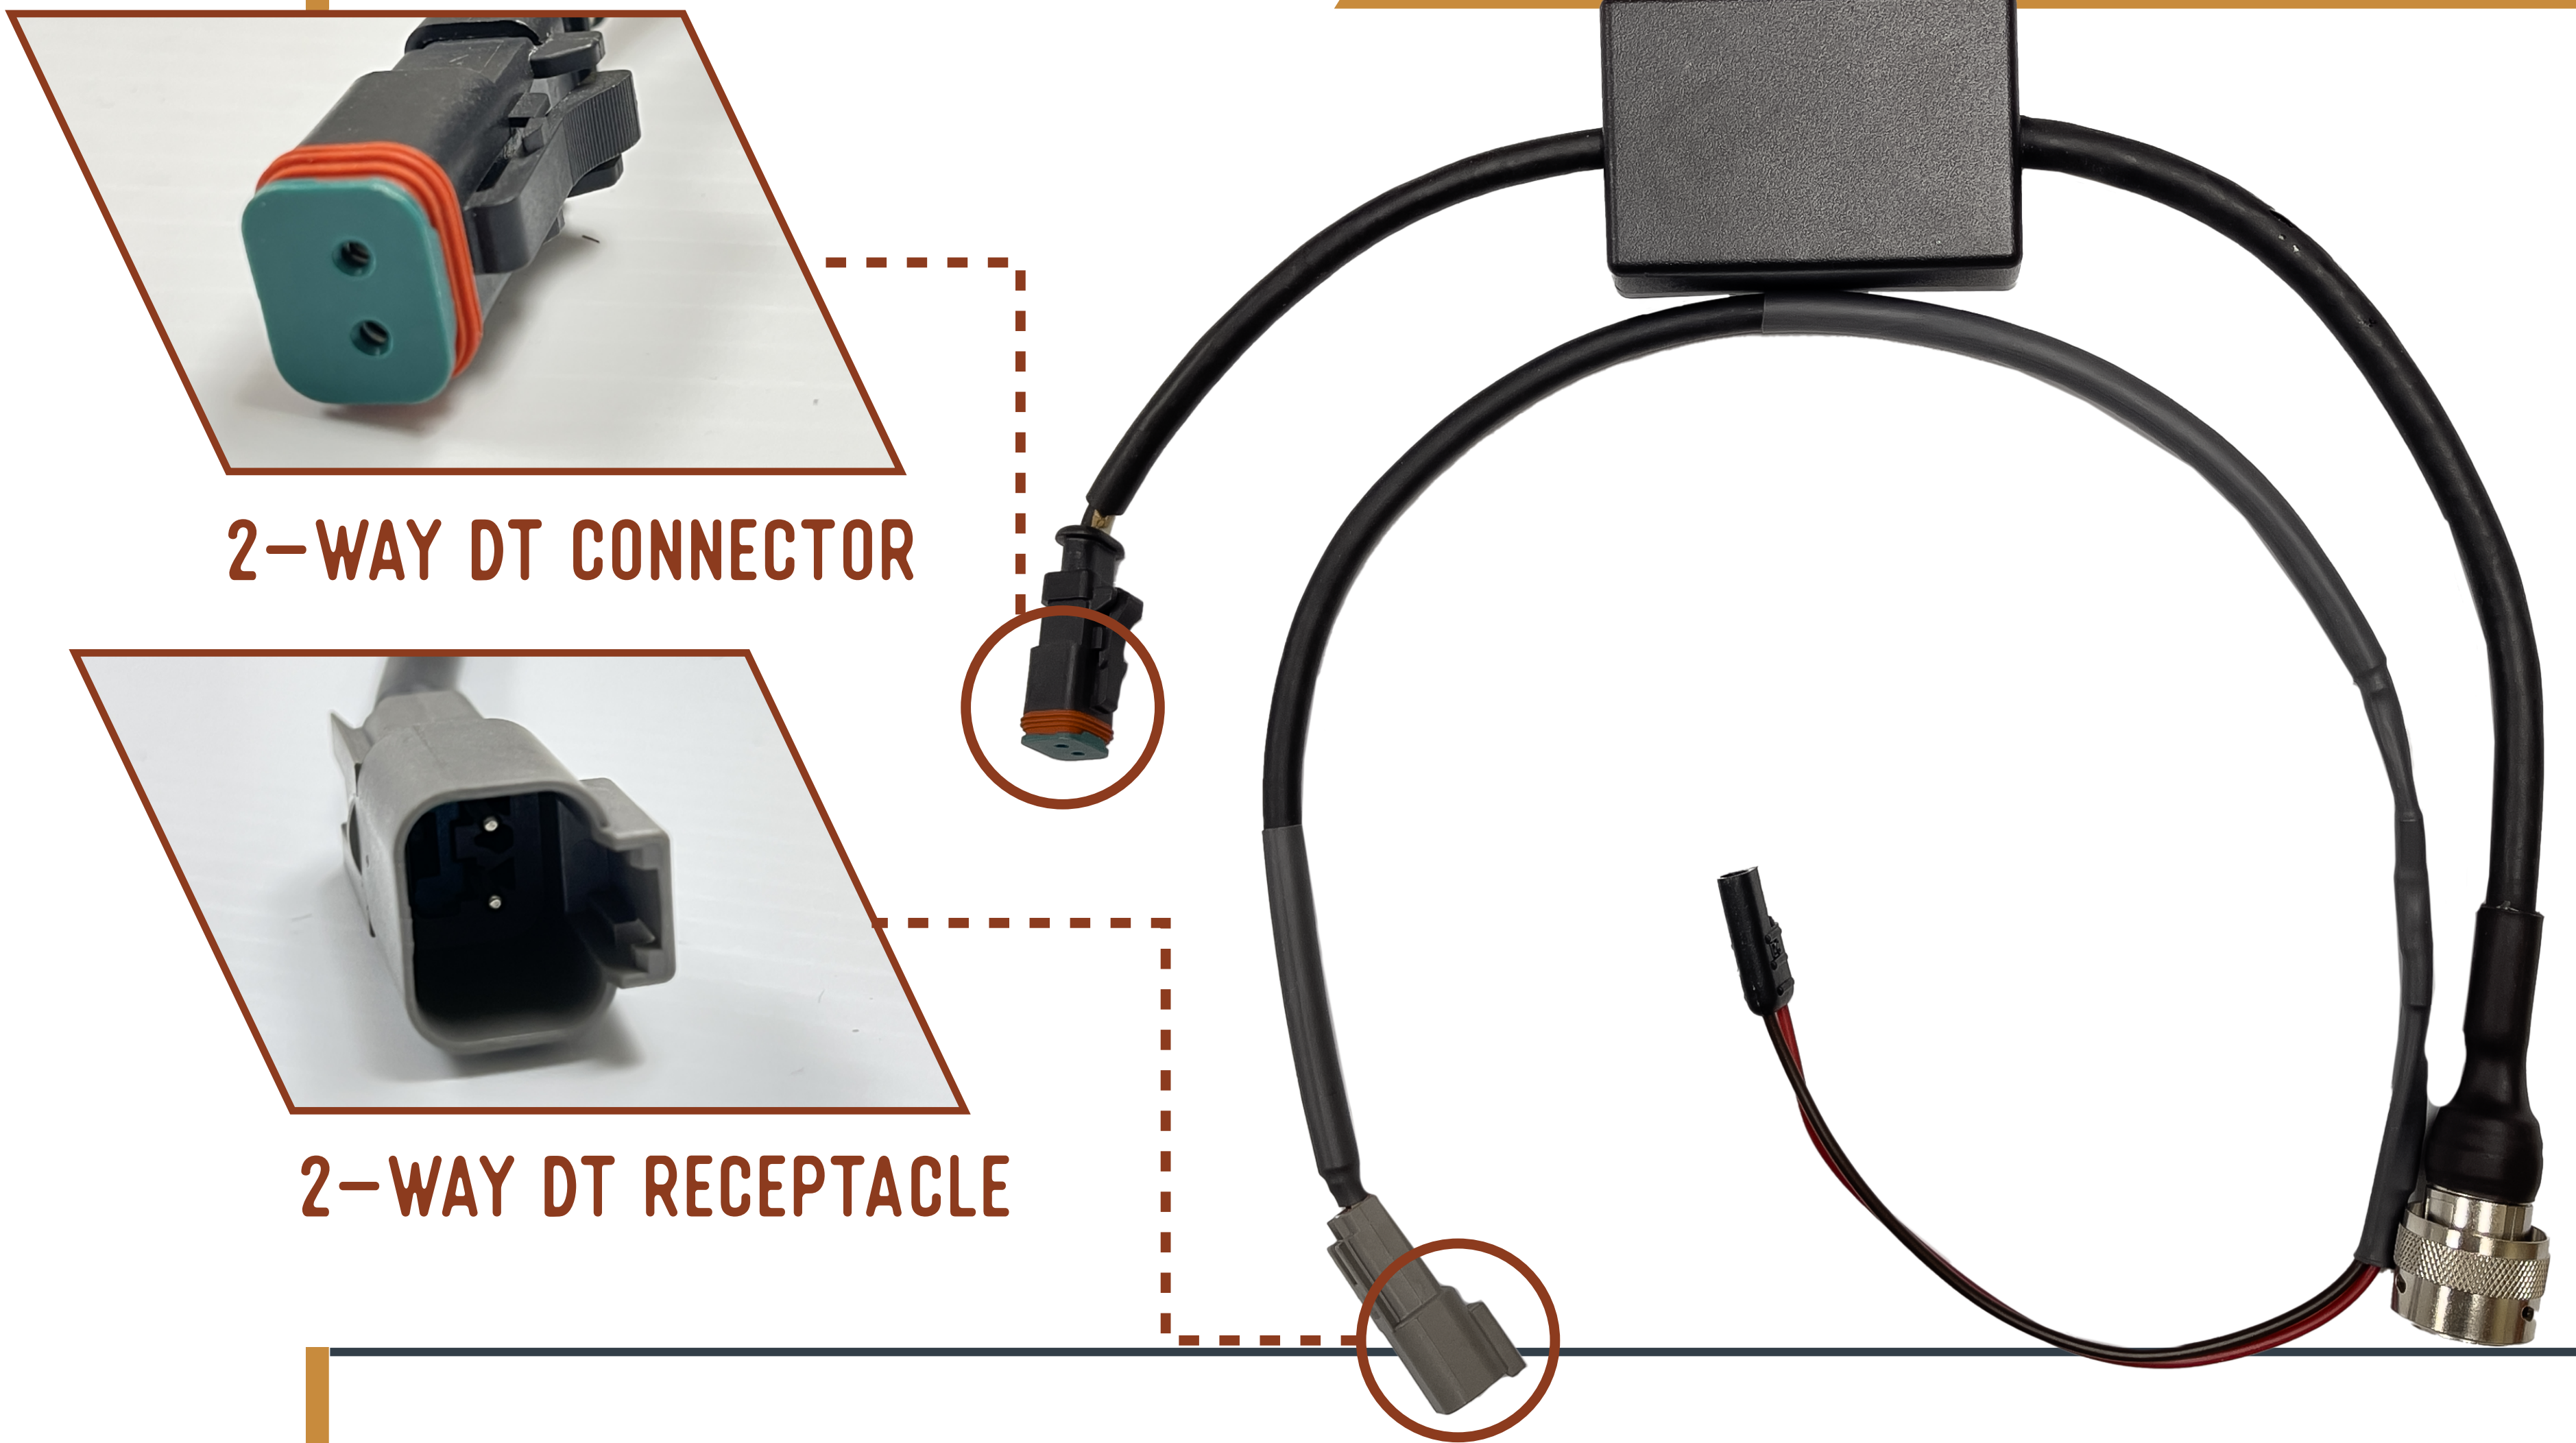

HARNESS KITS

QUICK REFERENCE GUIDE

7 PIN HARNESS KIT

CID 8091

6 WD | SWING ARM BACKHOE
TREE SHEAR | ANGLE BROOM
MULTI-PURPOSE POWER RAKE

CID 8010

7 PIN HARNESS KIT

SWING BROOM
POWER RAKE
SNOW BLOWER

CID 8005

14 PIN HARNESS KIT

SWING BROOM
POWER RAKE
SNOW BLOWER

14 PIN HARNESS KIT

CID 8009

6 WD | SWING ARM BACKHOE
TREE SHEAR | ANGLE BROOM
MULTI-PURPOSE POWER RAKE

CID 8008

8 PIN HARNESS KIT

SWING BROOM
POWER RAKE
SNOW BLOWER

CID 3040

UNIVERSAL HARNESS

SWING BROOM
POWER RAKE
SNOW BLOWER
TREE SHEAR

8 PIN HARNESS KIT

CID 8007

6 WD | SWING ARM BACKHOE
TREE SHEAR | ANGLE BROOM
MULTI-PURPOSE POWER RAKE

CID 3041

UNIVERSAL HARNESS

6 WD
SWING ARM
BACKHOE
ANGLE BROOM
MULTI-PURPOSE
POWER RAKE