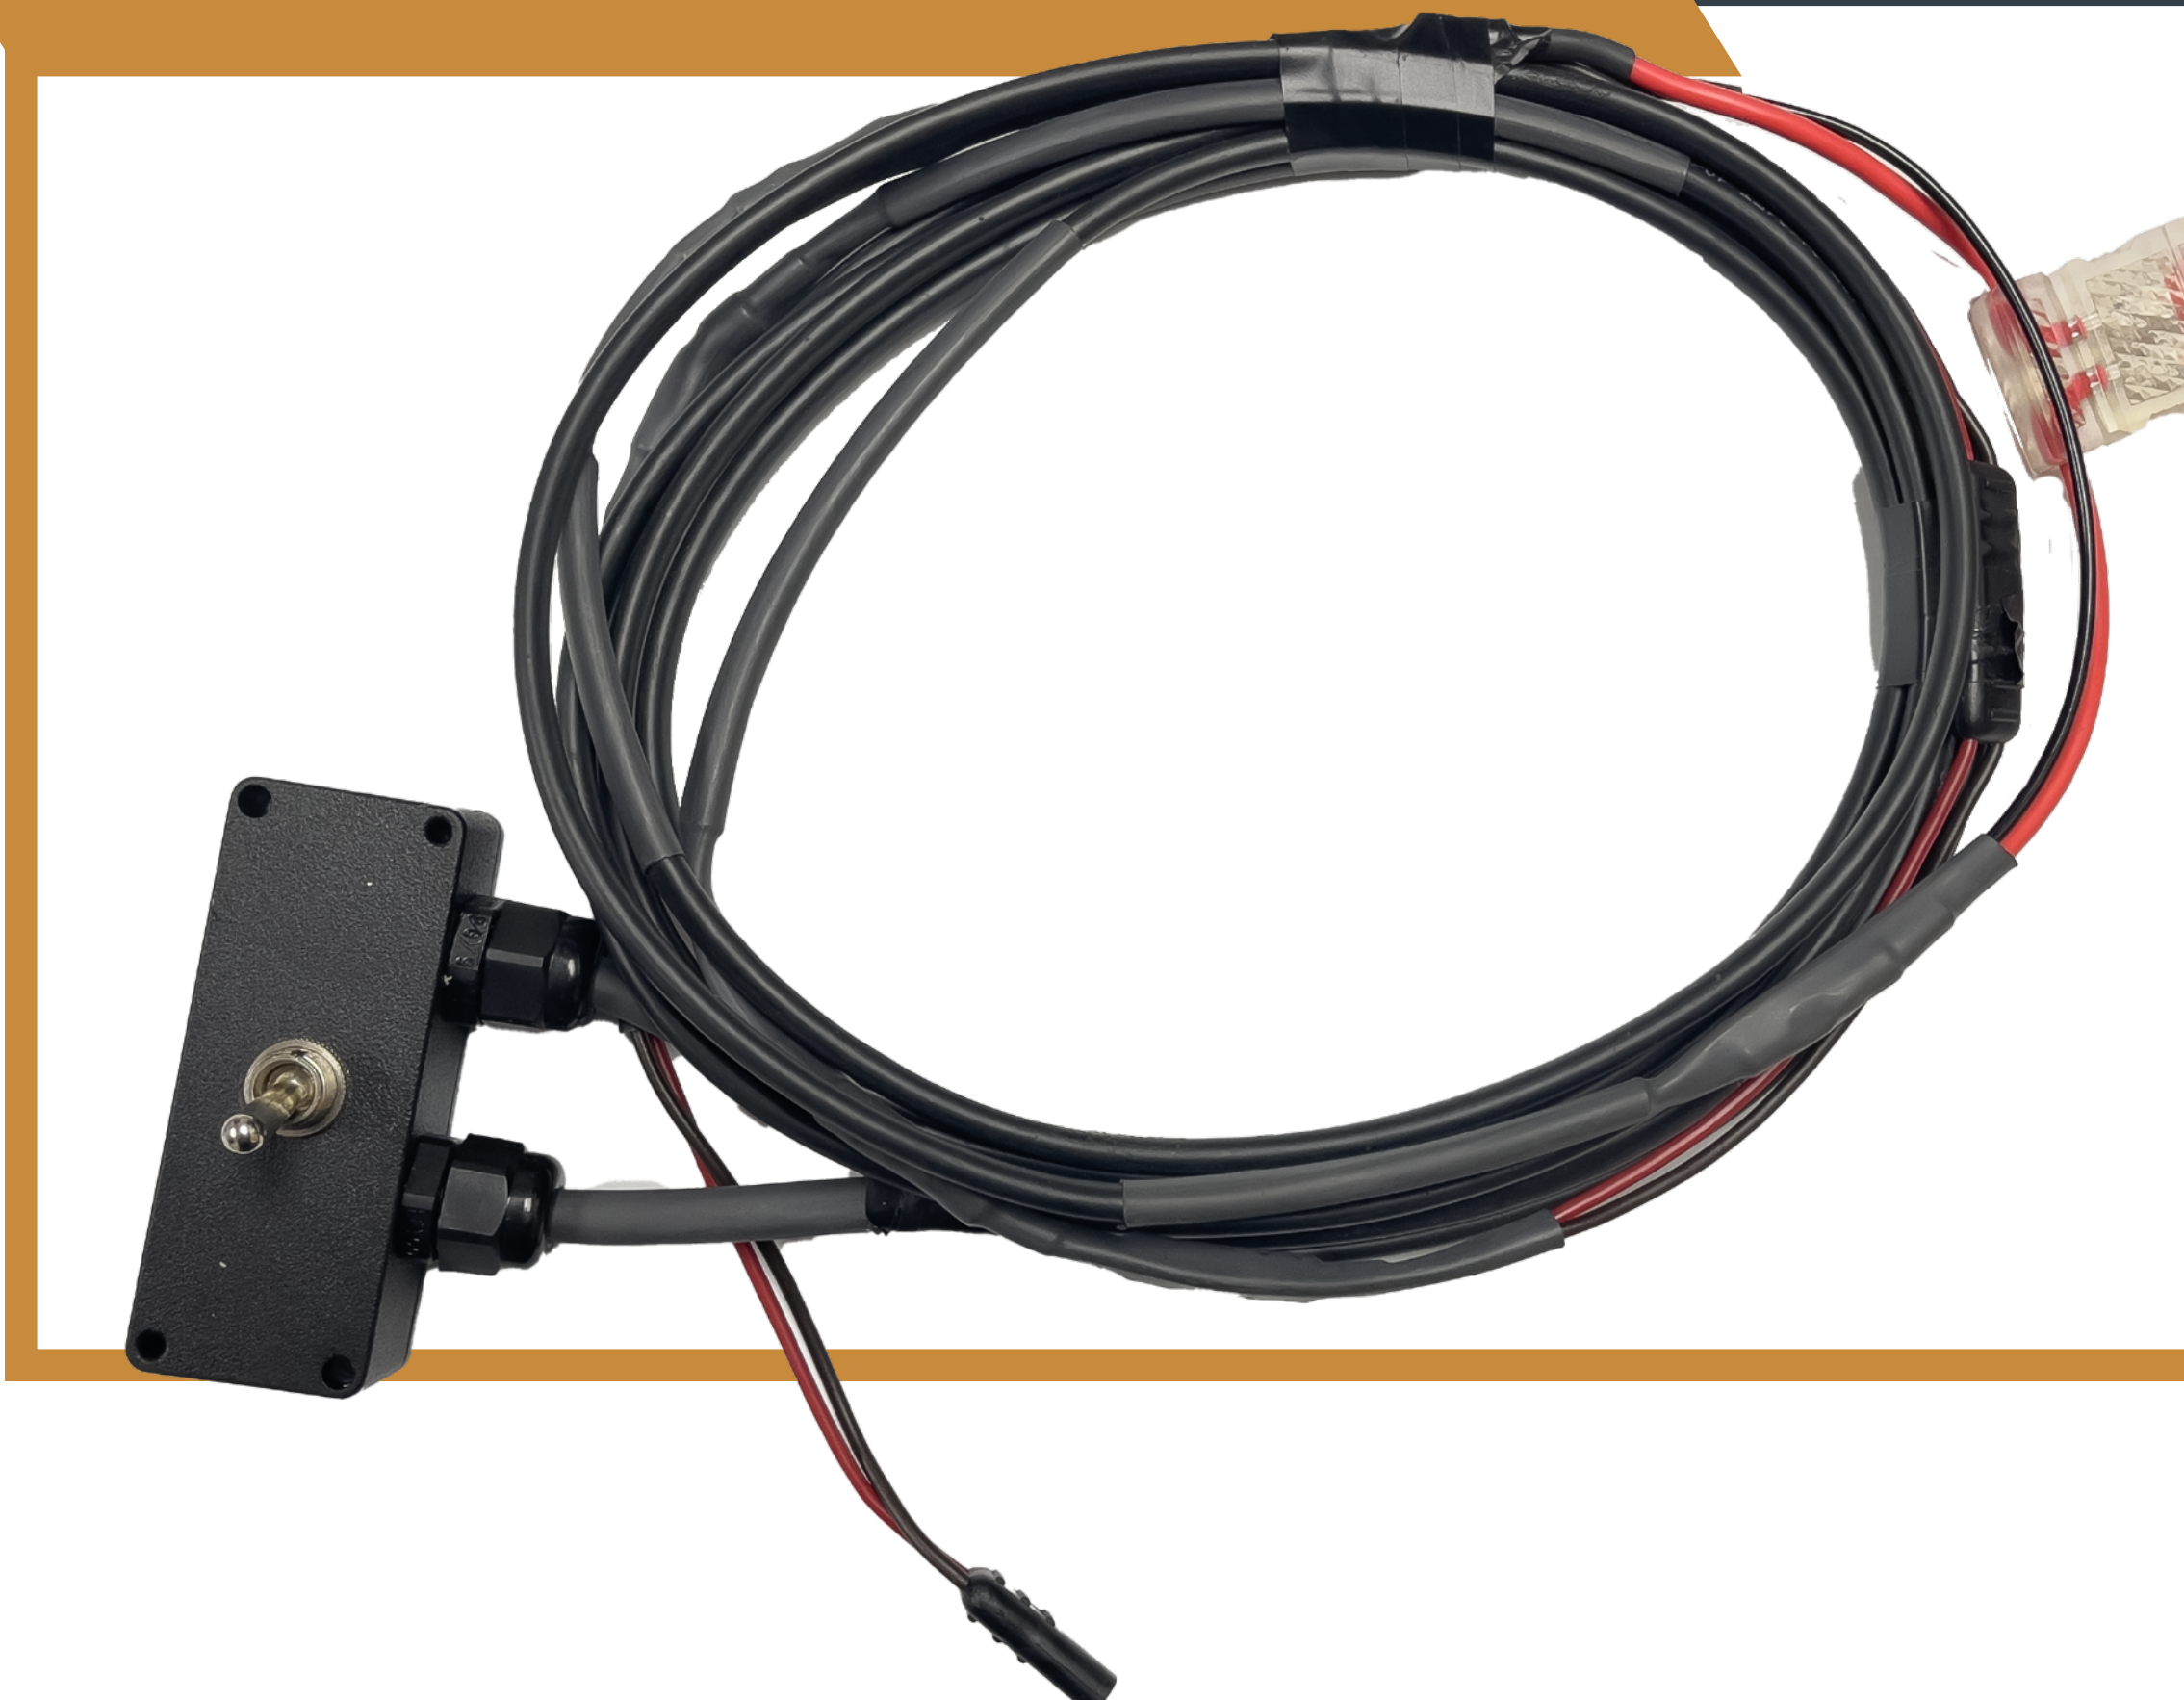

HARNESS KITS

QUICK REFERENCE GUIDE

7 PIN HARNESS KIT

CID 8091

6 WD | SWING ARM BACKHOE
TREE SHEAR | ANGLE BROOM
MULTI-PURPOSE POWER RAKE

CID 8010

7 PIN HARNESS KIT

SWING BROOM
POWER RAKE
SNOW BLOWER

CID 8005

14 PIN HARNESS KIT

SWING BROOM
POWER RAKE
SNOW BLOWER

14 PIN HARNESS KIT

CID 8009

6 WD | SWING ARM BACKHOE
TREE SHEAR | ANGLE BROOM
MULTI-PURPOSE POWER RAKE

CID 8008

8 PIN HARNESS KIT

SWING BROOM
POWER RAKE
SNOW BLOWER

CID 3040

UNIVERSAL HARNESS

SWING BROOM
POWER RAKE
SNOW BLOWER
TREE SHEAR

8 PIN HARNESS KIT

CID 8007

6 WD | SWING ARM BACKHOE
TREE SHEAR | ANGLE BROOM
MULTI-PURPOSE POWER RAKE

CID 3041

UNIVERSAL HARNESS

6 WD
SWING ARM
BACKHOE
ANGLE BROOM
MULTI-PURPOSE
POWER RAKE