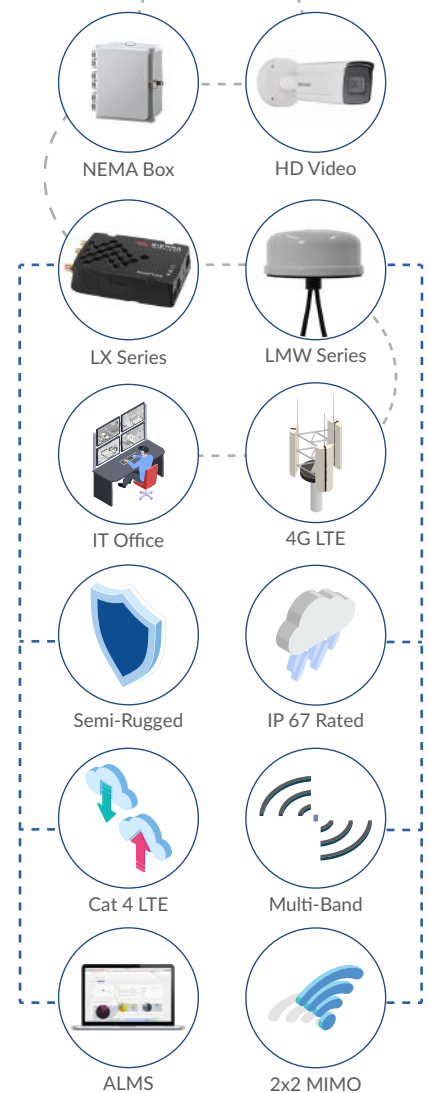

Solution Highlights

ALL-IN-ONE SURVEILLANCE KITS

By tapping into the increased bandwidth of cellular networks, it is now possible to build cost-effective solutions for video monitoring that can be easily set-up and maintained.

The surveillance solution developed by the RTO team uses a number of high quality devices working together in concert to expand flexibility and scalability, reduce total cost of ownership, and minimize service disruptions.

This solution featured here is a combination of equipment, including NEMA enclosures, high-definition outdoor video cameras, AirLink® 4G routers, Mobile Mark antennas, and custom cabling.

All the components we utilize come together to form a well connected and highly resilient solution - purpose-built to reliably operate in harsh environments and challenging conditions.

Ideal for both temporary and fixed installations that require rapid and flexible deployment, RTO can deliver pre-configured cellular routers that are ready to connect immediately upon power up.

Our easy to install and deploy solution can cover permanent locations such as parks, lots, and buildings, as well as pop-up events such as concerts and sporting events.

Want to learn more? Contact info@realtimeops.com