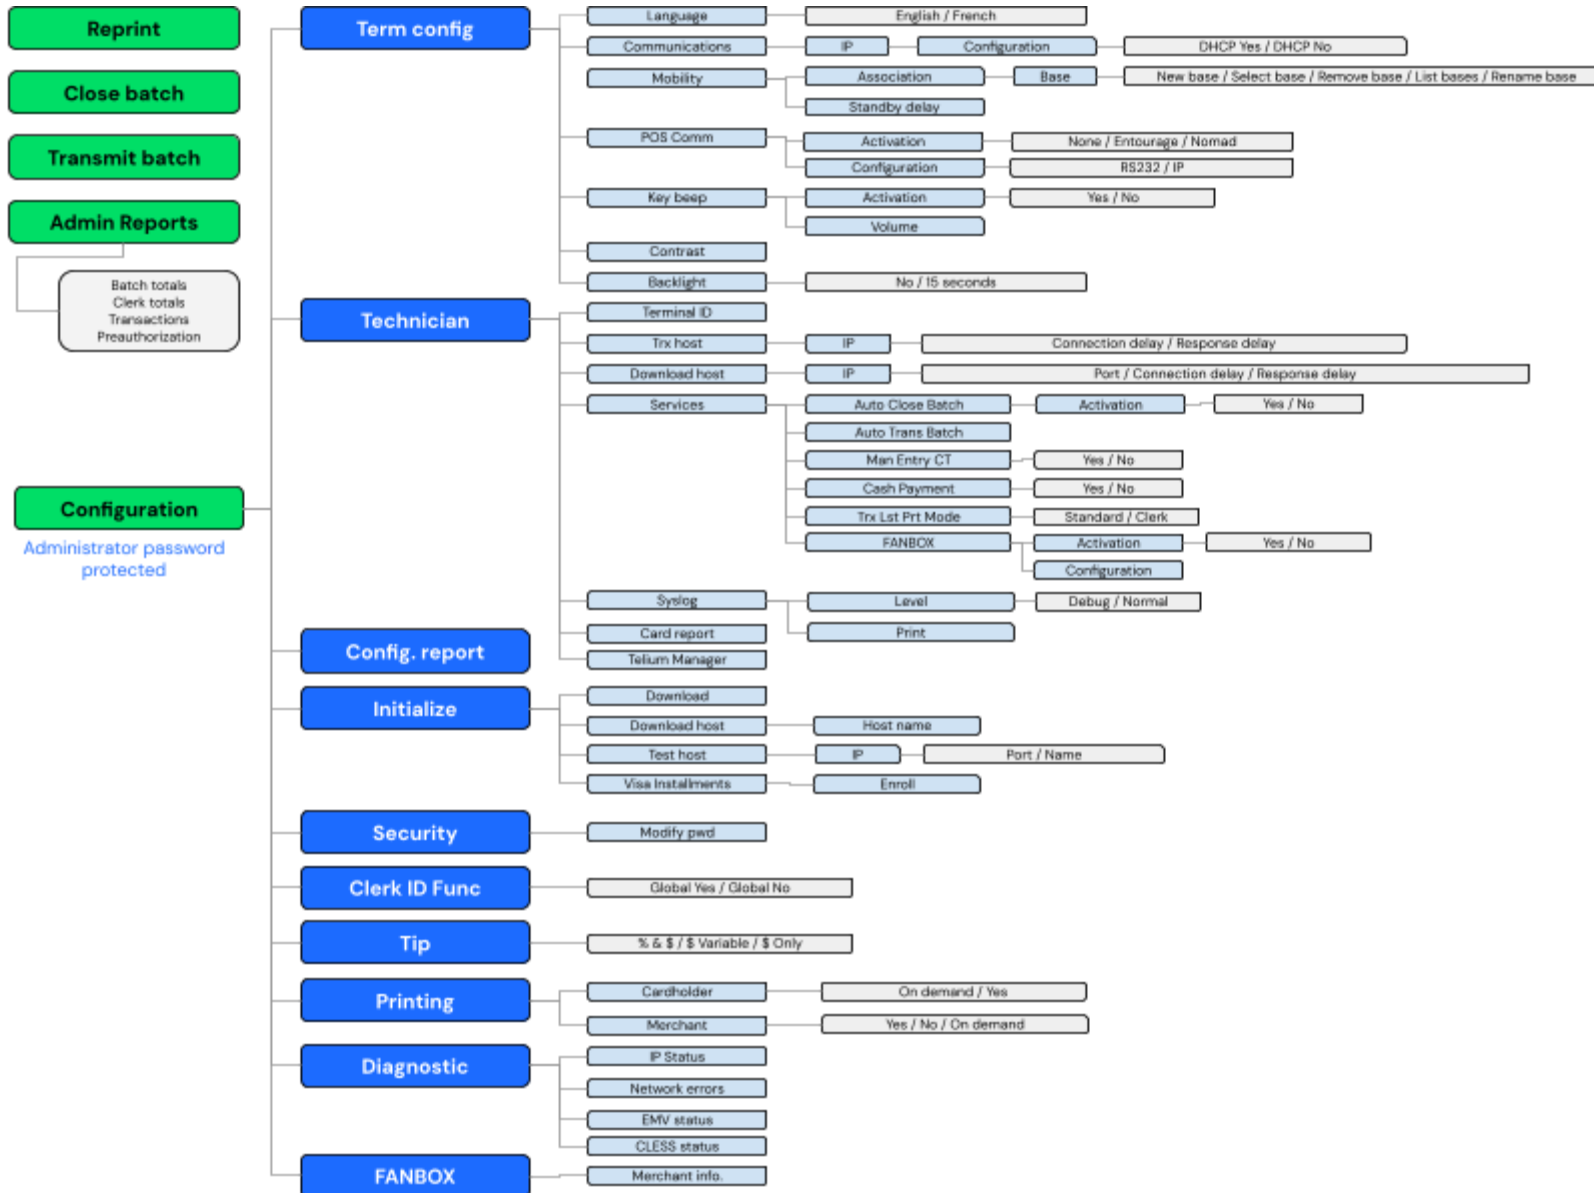

## Terminal menu

Thank you for choosing the Global Payments FLEX POS semi-integrated solution. The following document outlines the terminal flow by different modes for client support.

FLEX POS **Countertop** – Desk/5000

FLEX POS **Short-range Wireless** – Move/5000  
FLEX POS **Long-range Wireless** – Move/5000

FLEX POS **Countertop** – Lane/3000

## FLEX Countertop Mode (Classic)

## FLEX Short-range Wireless Mode (Entourage)