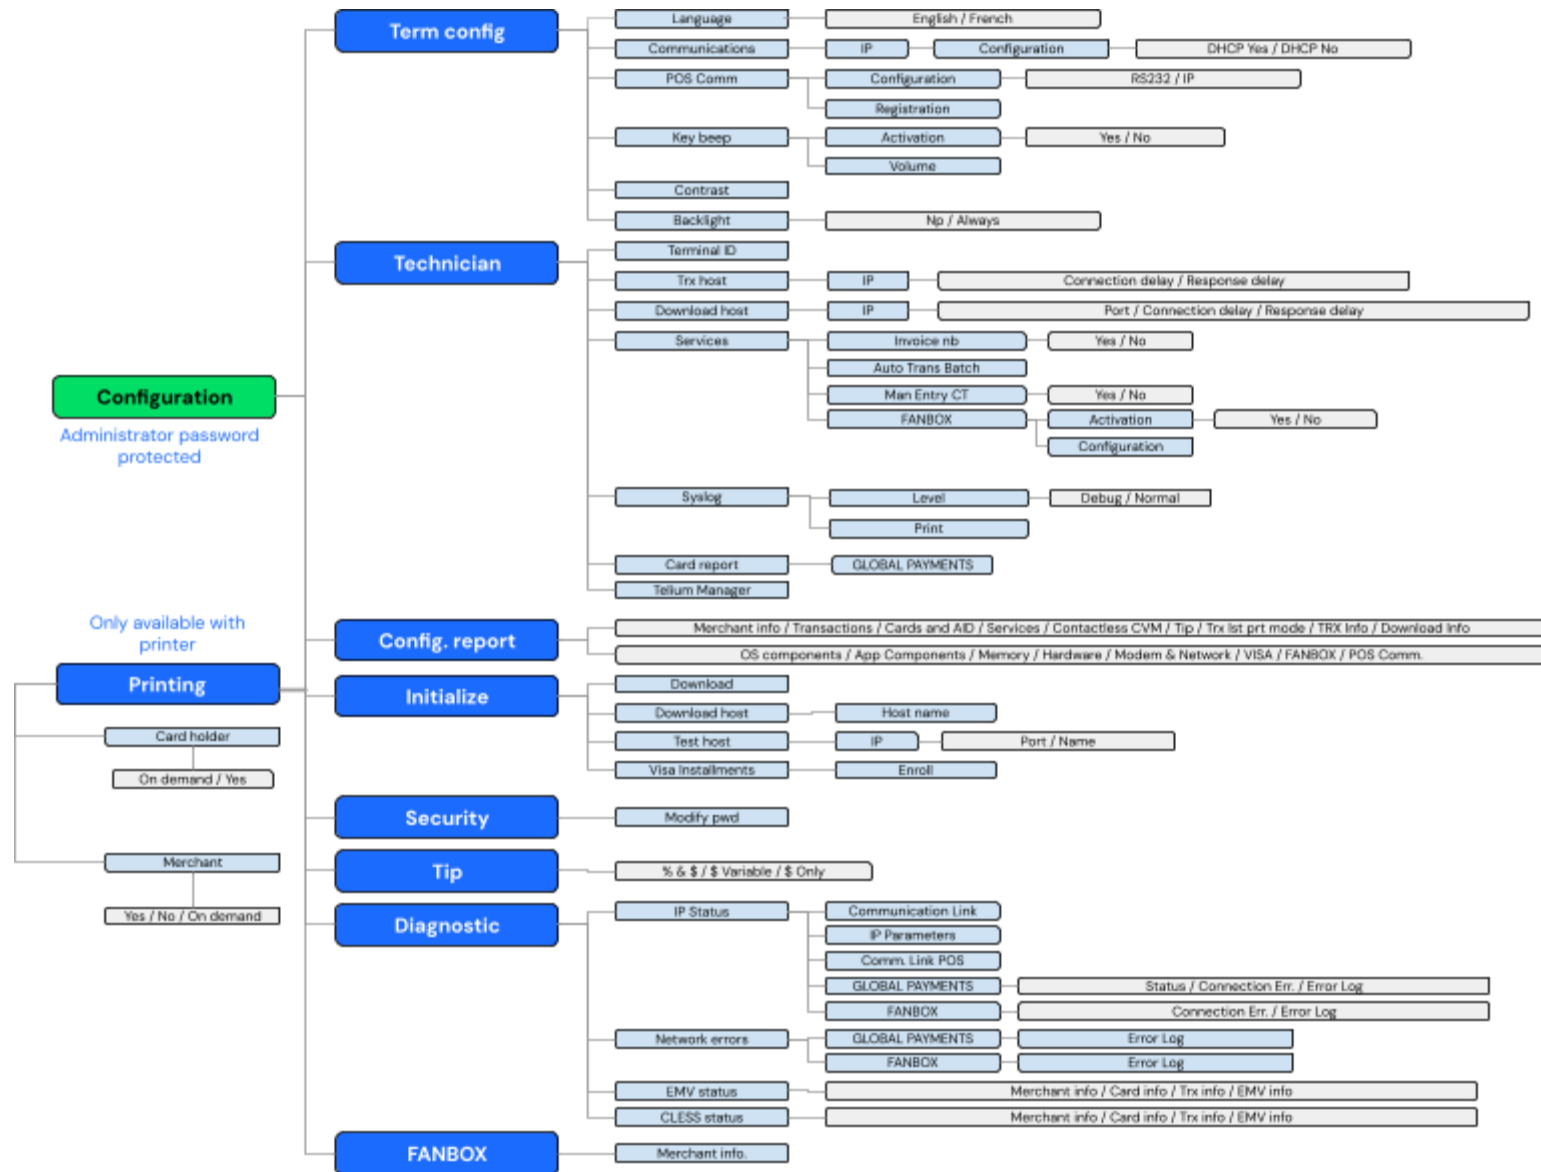

# Global Payments FLEX POS semi-integrated

## Terminal menu

Thank you for choosing the Global Payments FLEX POS semi-integrated solution. The following document outlines the terminal flow by different modes for client support.

FLEX POS **Countertop** – Desk/5000

FLEX POS **Short-range Wireless** – Move/5000  
FLEX POS **Long-range Wireless** – Move/5000

FLEX POS **Countertop** – Lane/3000

## FLEX Countertop Mode (Classic)