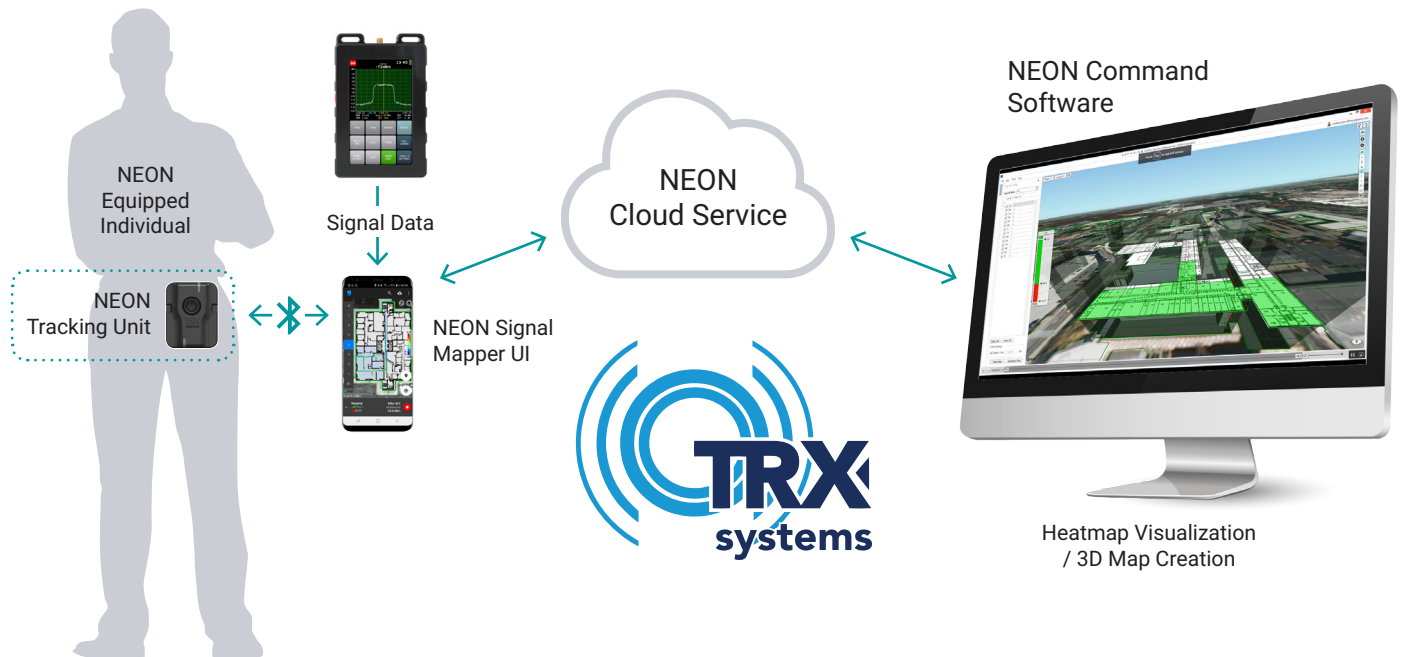

SAF Signal Mapping Solution

ECONOMICAL, EASY TO USE, RELIABLE

- ✓ **The smallest available toolset** for easy, comfortable building walks
- ✓ NEON Command software **records full data results** for 3D geo-referenced visualization
- ✓ Automatic user tracking **eliminates manual check-ins** and provides accurate location data
- ✓ **Color graded heatmap** provides full picture of signal coverage from 0.3 - 8 GHz and 24 - 43 GHz
- ✓ **Grid reporting** simplifies ICA and NFPA compliance
- ✓ **Easily exportable data into 3rd party software platforms** such as iBwave
- ✓ **Combines multiple floor heatmaps** into one map