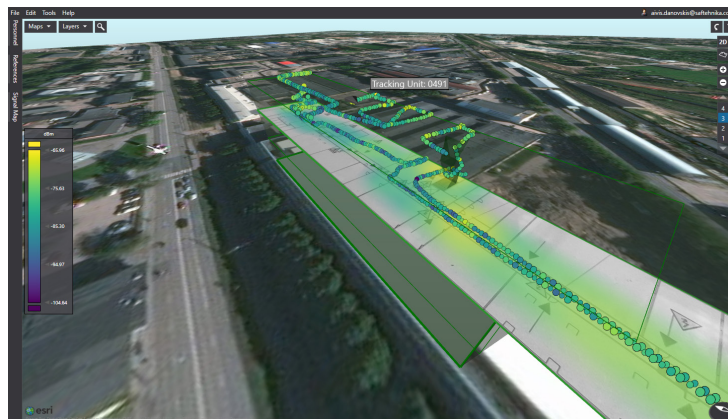

SAF Signal Mapping Solution

ECONOMICAL, EASY TO USE, RELIABLE

- ✓ **The smallest available toolset** for easy, comfortable building walks
- ✓ NEON Command software **records full data results** for 3D geo-referenced visualization
- ✓ Automatic user tracking **eliminates manual check-ins** and provides accurate location data
- ✓ **Color graded heatmap** provides full picture of signal coverage from 0.3 - 8 GHz and 24 - 43 GHz
- ✓ **Grid reporting** simplifies ICA and NFPA compliance
- ✓ **Easily exportable data into 3rd party software platforms** such as iBwave
- ✓ **Combines multiple floor heatmaps** into one map