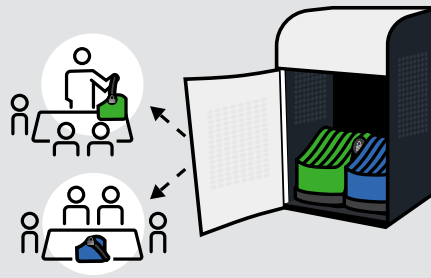

Smarter Workflow

Save Time, Save Dough. Our goal is to save you valuable time, each and every day, thus saving you some serious cash. Our Baskets enable you to hand-out and pack-up devices in less time, allowing you to forget about charging and focus on your goals.

Perfect for Shared Use. Not enough devices to go around? No problem. Organisations can now easily share mobile devices between rooms without the fuss. Simply grab a Basket or two of devices and transport them safely and easily to just about anywhere you want to go.

Additional Key Benefits

Robust Warranty.

Should any issues arise, our products are backed by a robust warranty and supported by a dedicated customer support team.²

World-Class Customer Support.

Our helpful and friendly Customer Support team will promptly assist with any product related questions that may arise.

Compatible & Efficient. Includes two or three large Baskets to hold devices up to 13" as well as a stainless-steel device rack for storing devices up to 17" with or without cases.¹

Future Proof. Think inside the box, and you won't be stuck with a bunch of outdated charging stations. Removable racks and Baskets allow this station to adapt to future needs as devices change or new technology is added.

Small Footprint. Easily place the charging station on a counter or mount it to the wall. Either way, the Carrier Charging Station takes up minimal space.

Distribute devices upstairs or over rough terrain.

Baskets by PC Locs allow you to share and safely distribute devices between multiple locations within your facility. The Baskets are interchangeable with PC Locs Carts that use the same Large Basket ecosystem.

Secure. Protect your device investment without worry. Lock away devices in the storage area with a padlock.

Built to last. Carrier Charging Stations are made with high-quality, welded steel and are backed by a robust warranty.²

Lock Included. This charging station comes with a high-quality, stainless steel padlock and keys.

www.pclocs.com.au

Phone: 1300 725 627

sales@pclocs.com.au