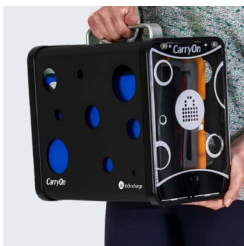

It just makes life easier.

Take Devices Anywhere You Go

The CarryOn is the most portable charging station on the market. Its compact, lightweight design, coupled with built-in handle, makes transporting and distributing devices easy.