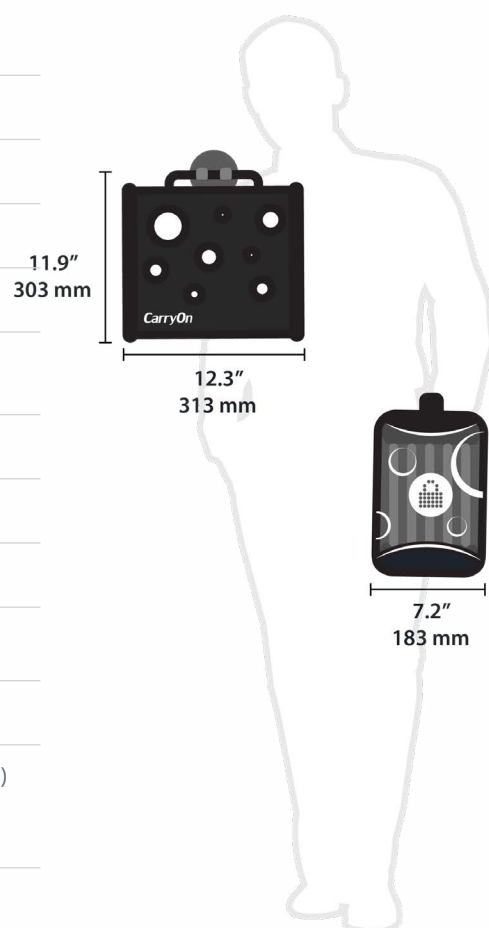

Secure. Includes an integrated keyed lock, aluminum outer shell and impact-resistant alloy edging to keep devices safe, secure and protected.

Neat and tidy. The main power cable at the back of the unit wraps around the cable cleat when you're on the move.

Device visibility. The transparent door allows you to quickly check that all devices have been returned.

Robust Warranty. Should any issues arise, our products are backed by a robust warranty and supported by a dedicated customer support team.³

World-class Customer Support. Our helpful and friendly Customer Support team will promptly assist with any product issues or questions.

Techs and Specs

COMPATIBILITY	Tablets, iPad devices
CAPACITY	5 devices
POWER PORTS	USB-C
CABLES	Not included
CHARGING SPECS	PD Charging; 100W max on a single port, 150W max total across 5 ports (5V 3A | 9V 3A | 12V 3A | 15V 3A | 20V 5A)¹
SECURITY	Integrated lock with key
CONFIGURATION	Plastic rack
SLOT DIMENSIONS	7.81" x 10.55" x 0.925" | 198.6mm x 268mm x 23.5mm
PRODUCT NUMBERS	CarryOn Charging Station with USB-C PD (LNC10494)
ACCESSORIES	Wall mount bracket kit (included)
OPTIONAL ACCESSORIES	Combination padlock for securing station to wall mount (LNC10168) 5 Pack, 300mm USB-C to USB-C, right-angle cables (LNC10500) 5 Pack, 300mm USB-C to Lightning, right-angle cables (LNC10501)

www.lockncharge.com/en-gb

Phone: +44 (0) 208 441 4107

europesales@lockncharge.com

lockncharge™

Specifications and images are for illustration purposes only. Final product may differ. iPad is a trademark of Apple Inc., registered in the U.S. and other countries.¹ Rate of PD charging varies by device; devices without PD compatibility will charge at a more standard rate.² May not fit all devices. Please check the dimension and power of the device. Some devices may not be compatible. Contact us for details and compatibility.³ Please see www.lockncharge.com/en-gb/lockncharge-product-warranty for complete warranty details.