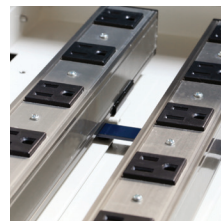

PC Locs makes life easier.

High Device Capacity, Small Footprint.

For areas that are tight on space but need to charge, store and secure a greater amount of devices, the Revolution Carts are just the ticket. The small and compact design of the carts are perfect for space strapped areas.

Flexi Power System. Designed to accommodate a variety of devices on the market, these power strips slide on a track to make space for just about any type of device cords or power bricks.

A Smarter Use of Space and Time

Quick and Easy Access. The Revolution Carts are perfect for workflow environments where devices are constantly being used and accessed. Dual-sided devices access means device retrieval and returns are done quicker and easier.