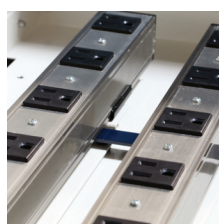

PC Locs makes life easier.

High Device Capacity, Small Footprint.

For areas that are tight on space but need to charge, store and secure a greater amount of devices, the Revolution Carts are just the ticket. The small and compact design of the carts are perfect for space strapped areas.

Flexi Power System. Designed to accommodate a variety of devices on the market, these power strips slide on a track to make space for just about any type of device cords or power bricks.

A Smarter Use of Space and Time

Quick and Easy Access. The Revolution Carts are perfect for workflow environments where devices are constantly being used and accessed. Dual-sided devices access means device retrieval and returns are done quicker and easier.