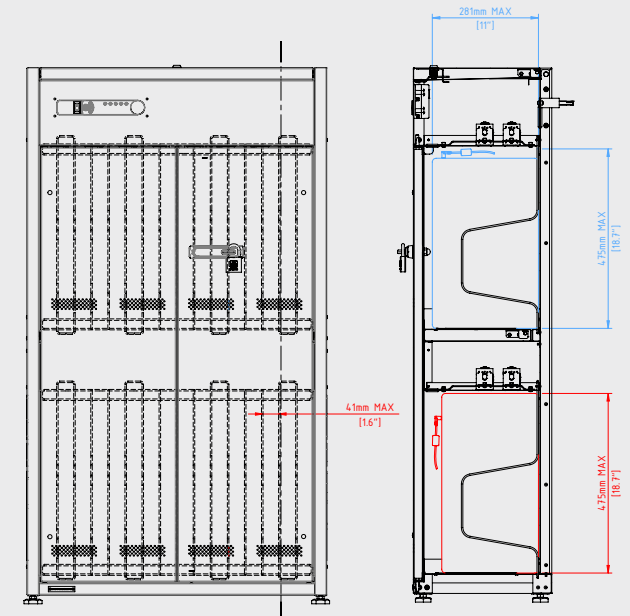

## Check Your Device's Compatibility:

① Check where the power inlet is located on your device. Is it on the **side** or **rear**?

② Check device dimensions:

- Use the **blue** measurements on the Cart drawings to the right if the power inlet is on the **side** of your device.
- Use the **red** measurements on the Cart drawings to the right if the power inlet is on the **rear** of your device.

③ If your device is smaller than the measurements shown, your device is compatible.

Cabinet Compatibility	Description	Total Devices Per Cabinet	Max Device Dimensions with Power Cable
10203	16 slot device rack pair	32	475 mm (H) x 40 mm (W) x 280 mm (D)   18.7" (H) x 1.6" (W) x 11" (D)