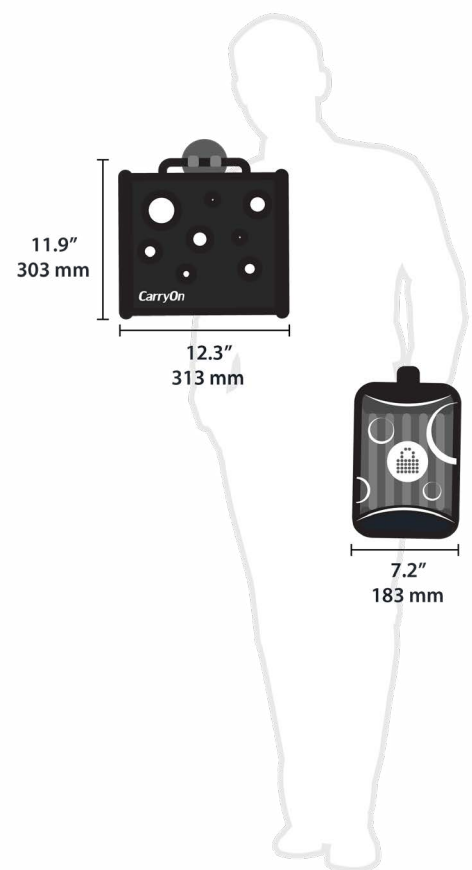

Secure. Includes an integrated keyed lock, aluminum outer shell and impact-resistant alloy edging to keep devices safe, secure and protected.

Neat and tidy. The main power cable at the back of the unit wraps around the cable cleat when you're on the move.

Device visibility. The transparent door allows you to quickly check that all devices have been returned.

Robust Warranty. Should any issues arise, our products are backed by a robust warranty and supported by a dedicated customer support team.³

World-class Customer Support. Our helpful and friendly Customer Support team will promptly assist with any product issues or questions.

Techs and Specs

COMPATIBILITY	Tablets, iPad devices
CAPACITY	5 mobile devices
POWER PORTS	USB-C
CABLES	Option to pre-wire with USB-C to USB-C cables
CHARGING SPECS	PD Charging; 100W max on a single port, 150W max total across 5 ports (5V 3A | 9V 3A | 12V 3A | 15V 3A | 20V 5A)¹
SECURITY	Integrated lock with key
CONFIGURATION	Plastic rack
SLOT DIMENSIONS	7.81" x 10.55" x 0.925" | 198.6mm x 268mm x 23.5mm
PRODUCT NUMBERS	CarryOn Charging Station with USB-C PD (XXXXXXXX)
ACCESSORIES	Wall mount bracket kit (included)
OPTIONAL ACCESSORIES	Combination padlock for securing station to wall mount (XXXXXXXX) 5 Pack, 300mm USB-C to USB-C, right-angle cables (XXXXXXXX) 5 Pack, 300mm USB-C to Lightning, right-angle cables (XXXXXXXX)

www.lockncharge.com

Phone: (888) 943-6803

info@lockncharge.com

lockncharge®

Specifications and images are for illustration purposes only. Final product may differ. iPad is a trademark of Apple Inc., registered in the U.S. and other countries. ¹ Rate of PD charging varies by device; devices without PD compatibility will charge at a more standard rate ² May not fit all devices. Please check the dimension and power of the device. Some devices may not be compatible. Contact us for details and compatibility. ³ Please see www.lockncharge.com/lockncharge-product-warranty for complete warranty details.