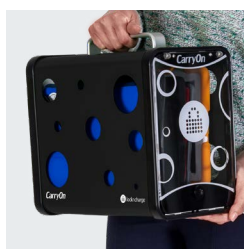

CarryOn™ Charging Station with USB-C PD

Quickly charge, store, secure and carry up to five iPad® or tablet devices.

It just makes life easier.

Take Devices Anywhere You Go

The CarryOn is the most portable charging station on the market. Its compact, lightweight design, coupled with built-in handle, makes transporting and distributing devices easy.

Time to Get Organized

It's virtually impossible to tangle the charging cables in the CarryOn Charging Station. The cords are just the right length to reach each device.

Charge Devices Faster than Ever

Quickly charge 5 devices at once at 30W of power per USB-C port. USB-C PD (Power Delivery) is a fast charging technology that delivers much higher levels of power than standard charging when connected to a supported device.¹

 **Efficient setup and use.** Efficiently set up your station while keeping cables organized during use. The rubber retention system firmly hold cables in place without causing damage.

 **Secure.** Includes an integrated keyed lock, aluminum outer shell and impact-resistant alloy edging to keep devices safe, secure and protected.

 **Neat and tidy.** The main power cable at the back of the unit wraps around the cable cleat when you're on the move.

 **Device visibility.** The transparent door allows you to quickly check that all devices have been returned.