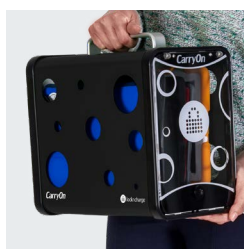

It just makes life easier.

Take Devices Anywhere You Go

The CarryOn is the most portable charging station on the market. Its compact, lightweight design, coupled with built-in handle, makes transporting and distributing devices easy.