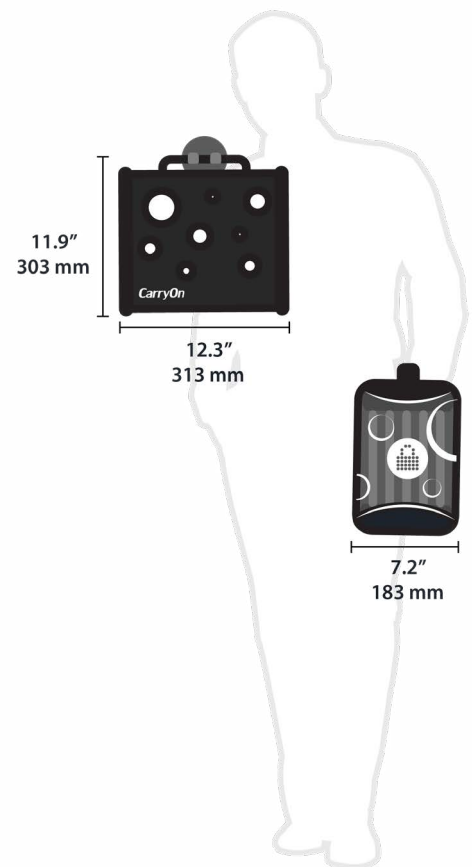

Secure. Includes an integrated keyed lock, aluminum outer shell and impact-resistant alloy edging to keep devices safe, secure and protected.

Neat and tidy. The main power cable at the back of the unit wraps around the cable cleat when you're on the move.

Device visibility. The transparent door allows you to quickly check that all devices have been returned.

Robust Warranty. Should any issues arise, our products are backed by a robust warranty and supported by a dedicated customer support team.³

World-class Customer Support. Our helpful and friendly Customer Support team will promptly assist with any product issues or questions.

Techs and Specs

COMPATIBILITY	Tablets, iPad devices
CAPACITY	5 mobile devices
POWER PORTS	USB-C
CABLES	Option to pre-wire with USB-C to USB-C cables
CHARGING SPECS	PD Charging; 100W max on a single port, 150W max total across 5 ports (5V 3A | 9V 3A | 12V 3A | 15V 3A | 20V 5A)¹
SECURITY	Integrated lock with key
CONFIGURATION	Plastic rack
SLOT DIMENSIONS	7.81" x 10.55" x 0.925" | 198.6mm x 268mm x 23.5mm
PRODUCT NUMBERS	CarryOn Charging Station with USB-C PD (XXXXXXXX)
ACCESSORIES	Wall mount bracket kit (included)
OPTIONAL ACCESSORIES	Combination padlock for securing station to wall mount (XXXXXXXX) 5 Pack, 300mm USB-C to USB-C, right-angle cables (XXXXXXXX) 5 Pack, 300mm USB-C to Lightning, right-angle cables (XXXXXXXX)

www.lockncharge.com

Phone: (888) 943-6803

info@lockncharge.com

lockncharge®

Specifications and images are for illustration purposes only. Final product may differ. iPad is a trademark of Apple Inc., registered in the U.S. and other countries. ¹ Rate of PD charging varies by device; devices without PD compatibility will charge at a more standard rate ² May not fit all devices. Please check the dimension and power of the device. Some devices may not be compatible. Contact us for details and compatibility. ³ Please see www.lockncharge.com/lockncharge-product-warranty for complete warranty details.