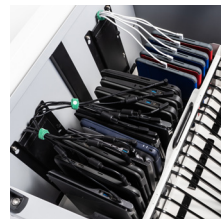

LocknCharge makes life easier.

Top Loading Cart Design. The lid folds all the way down to the sides of the Cart, allowing for unrestricted access to devices from all four sides, making hand-out and pack-up even quicker. Plus, there's no bending down to remove devices from a bottom shelf. Your back and your sanity will thank you!

Organised Cables and Hidden Bricks. Our new "tool box" design stores bricks in a removable tray for ultra-easy access to bricks, cords and cables without needing to reach into the Cart. Cords stay even more organised in the newly designed side cable channels allowing you to plug in devices quickly after each use.

Additional Key Benefits

Compatible & Efficient.¹ Larger devices never have to feel left out. Joey Carts can accommodate and charge 30 or 40 of almost any device, with or without cases.

Affordable. Enjoy all the great Cart features. LocknCharge is known for at a more entry-level price.

Lock Included. Our Joey Cart comes with a high-quality, stainless steel lock and keys.

www.lockncharge.com/asia
asia@lockncharge.com

lockncharge™