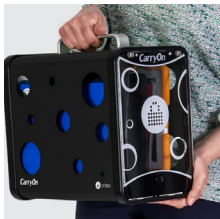

CarryOn Charging Station with USB-C PD

Quickly charge, store,
secure and transport up to
5 iPad or tablet devices.

PC Locs makes life easier.

Ultra Mobile, Ultra Portable. The CarryOn is the most portable charging station on the market. Its compact design coupled with a built-in handle makes transporting and distributing devices easier than ever before.

Efficient Power Delivery (PD) Charging. Quickly charge 5 devices at once at 30W of power per USB-C port. USB-C PD (Power Delivery) is a fast charging technology that delivers much higher levels of power than standard charging when connected to a supported device.

Taking Portability to the Next Level. The CarryOn holds up to five devices, together with all the charging hardware and cables in one clean, compact unit.

Efficient Setup and Cable Management. Efficiently set up your station while keeping cables organised during use. The rubber retention system firmly hold cables in place without causing damage.

Secure. The CarryOn includes a keyed lock, aluminum outer shell and impact resistant alloy edging to keep devices safe, secure and protected.

Neat and Tidy. A cable at the back of the unit plugs into main power, then wraps around the cable cleat when you're on the move. The transparent door allows you to quickly check that all devices have been returned.