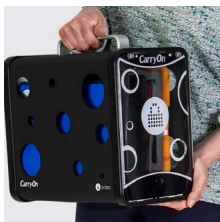

CarryOn Charging Station with USB-C PD

Quickly charge, store,
secure and transport up to
5 iPad or tablet devices.

PC Locs makes life easier.

Ultra Mobile, Ultra Portable. The CarryOn is the most portable charging station on the market. Its compact design coupled with a built-in handle makes transporting and distributing devices easier than ever before.

Efficient Power Delivery (PD) Charging. Quickly charge 5 devices at once at 30W of power per USB-C port. USB-C PD (Power Delivery) is a fast charging technology that delivers much higher levels of power than standard charging when connected to a supported device.

Taking Portability to the Next Level. The CarryOn holds up to five devices, together with all the charging hardware and cables in one clean, compact unit.

Efficient Setup and Cable Management. Efficiently set up your station while keeping cables organised during use. The rubber retention system firmly hold cables in place without causing damage.

Secure. The CarryOn includes a keyed lock, aluminum outer shell and impact resistant alloy edging to keep devices safe, secure and protected.

Neat and Tidy. A cable at the back of the unit plugs into main power, then wraps around the cable cleat when you're on the move. The transparent door allows you to quickly check that all devices have been returned.